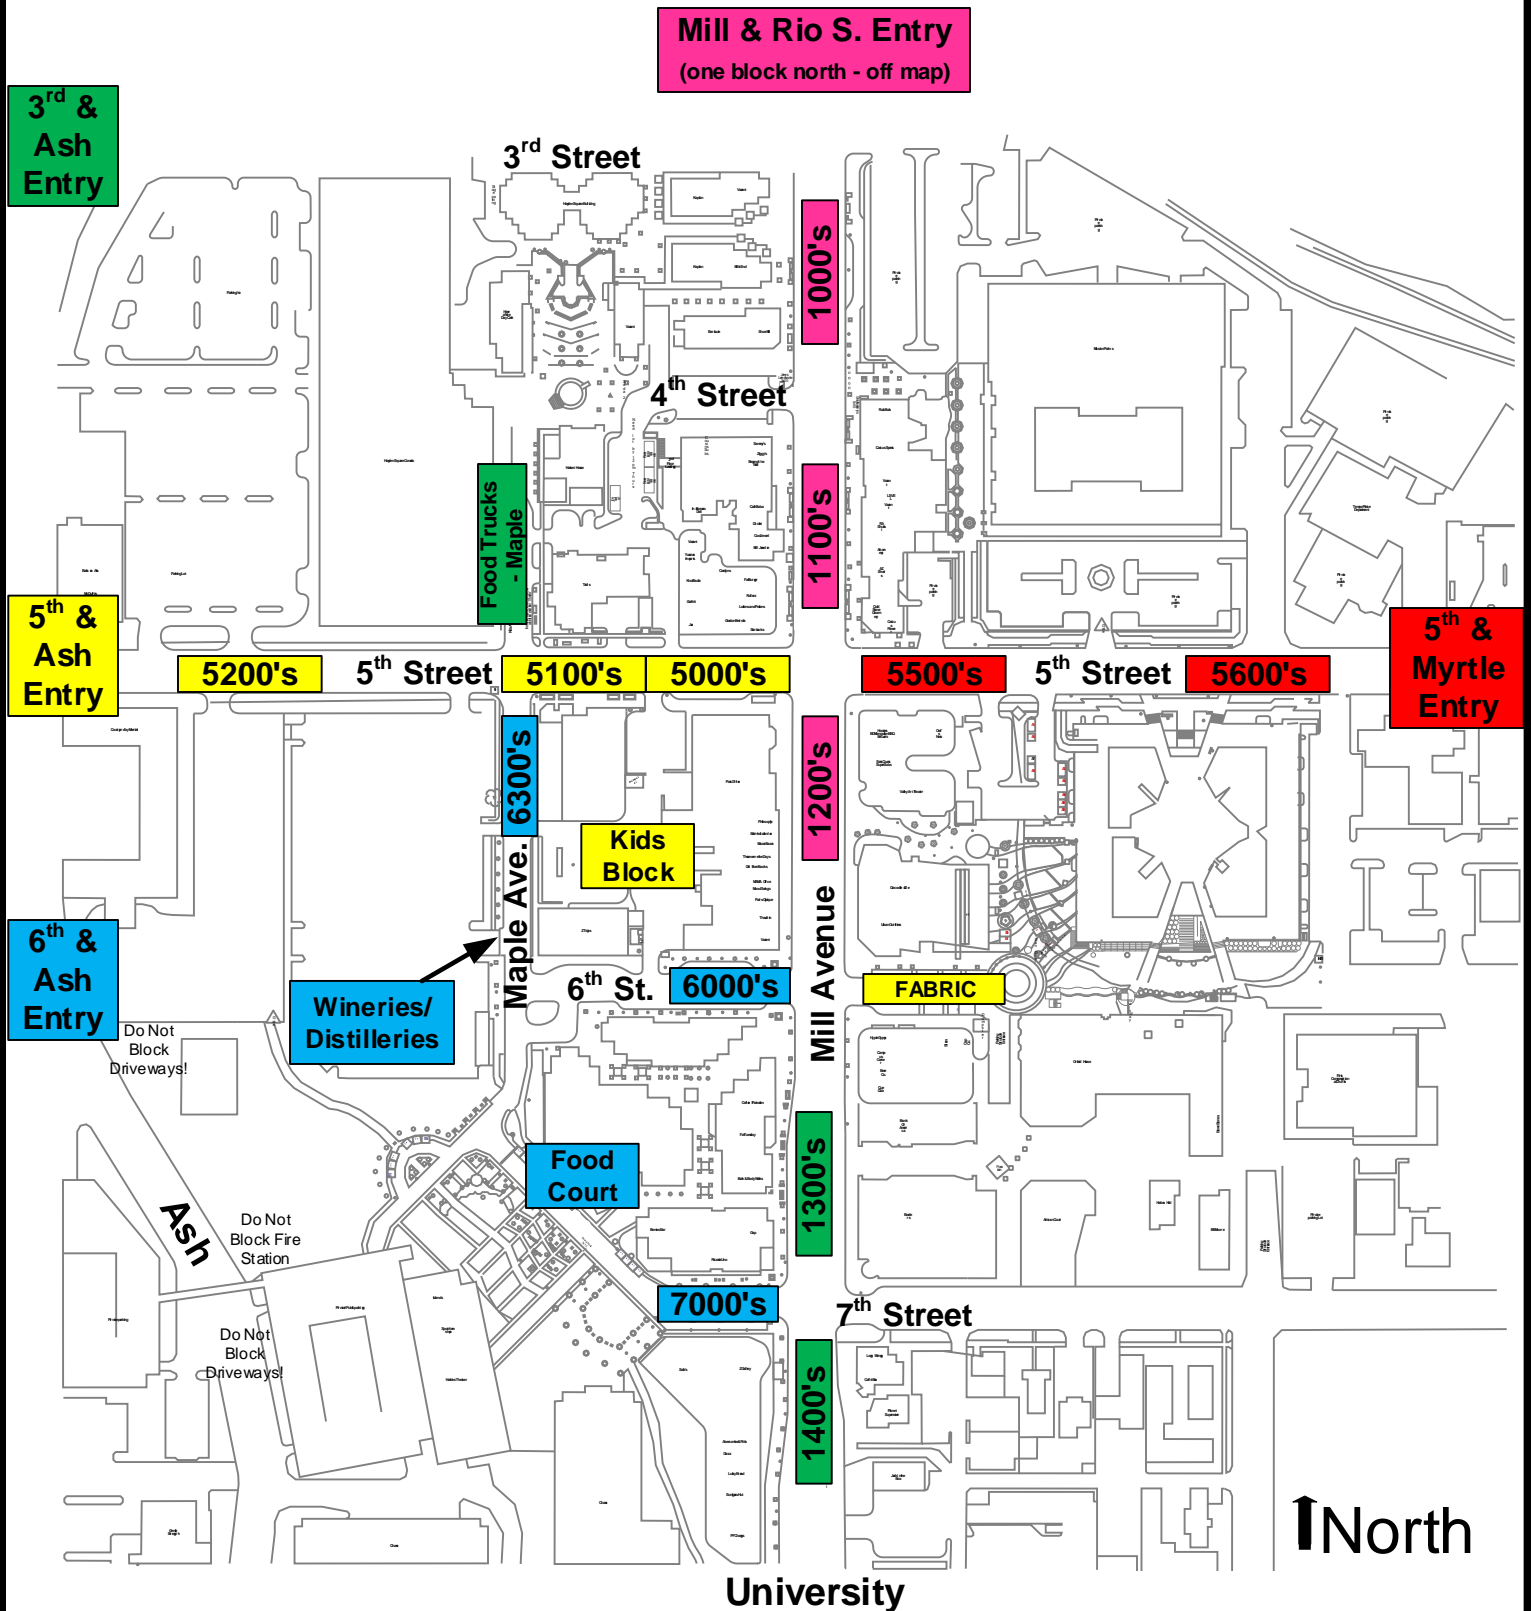

Booth/Food Map

Entry Points Noted Below

Do not queue more than 30 minutes prior to load-in time

Tempe Festival of the Arts Fall 2021