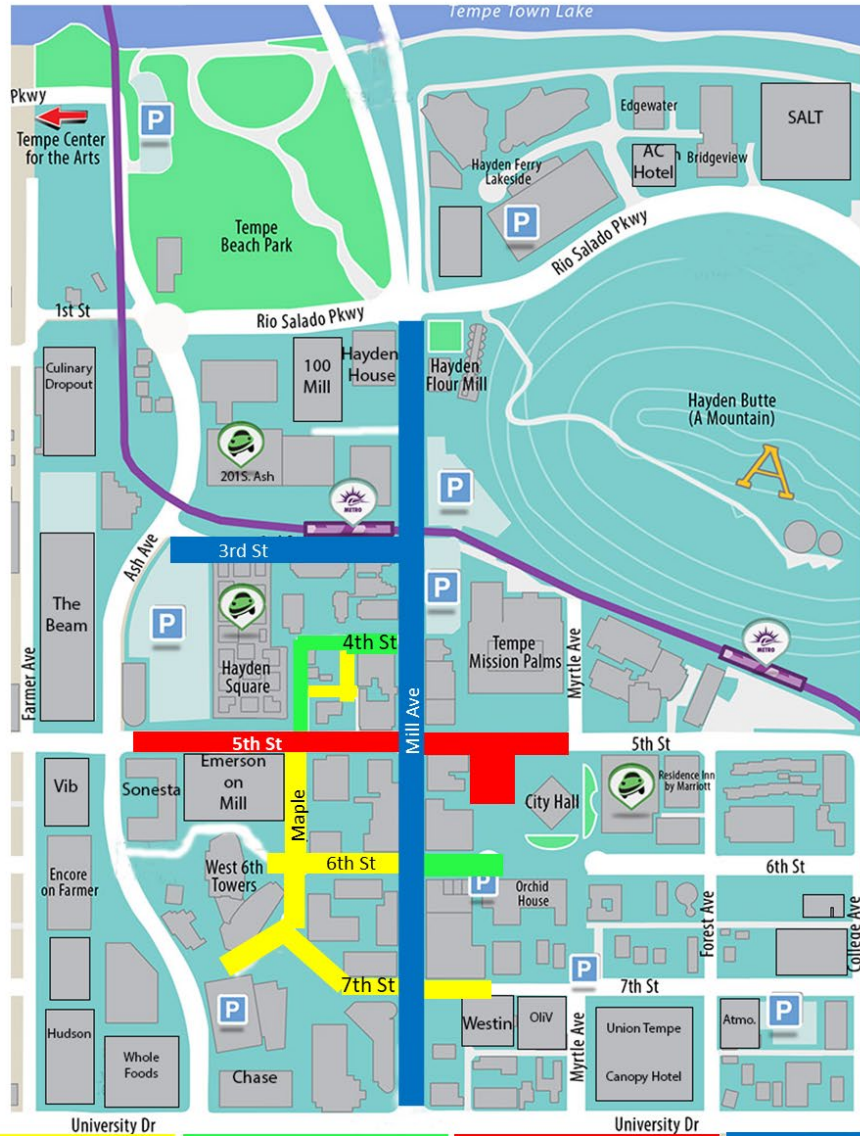

Street Closures begin at 7:00 AM MST on Thursday, Nov 30, 2023 and last through 6:00 AM MST on Monday, December 4, 2023. Closures are phased in through the day on November 30 based on color map below.

TEMPE  
**FESTIVAL of the ARTS**

**Street Closures for Thursday – Monday  
Nov 30 – Dec 4, 2023**

7 AM	2 PM	5:00 PM	6:00 PM
7th St. between Mill & 6th St. 7th St. east of Mill to Myrtle Maple between 5th & 6th St. 6th St. West of Mill to West 6th 440 S. Mill Surface Lot (by Hackett House)	4th St west of Mill to Maple Maple between 4th & 5th St 6th St Mill to Myrtle	5th Street from Mill to Ash 5th Street from Mill to Myrtle City Hall West Parking Lot	Mill Avenue from University to Rio Salado (3rd to Rio closed only during load-in Thursday & load-out Sunday) 3rd Street from Mill to Ash (closed only during load-in Thursday & load-out Sunday night)