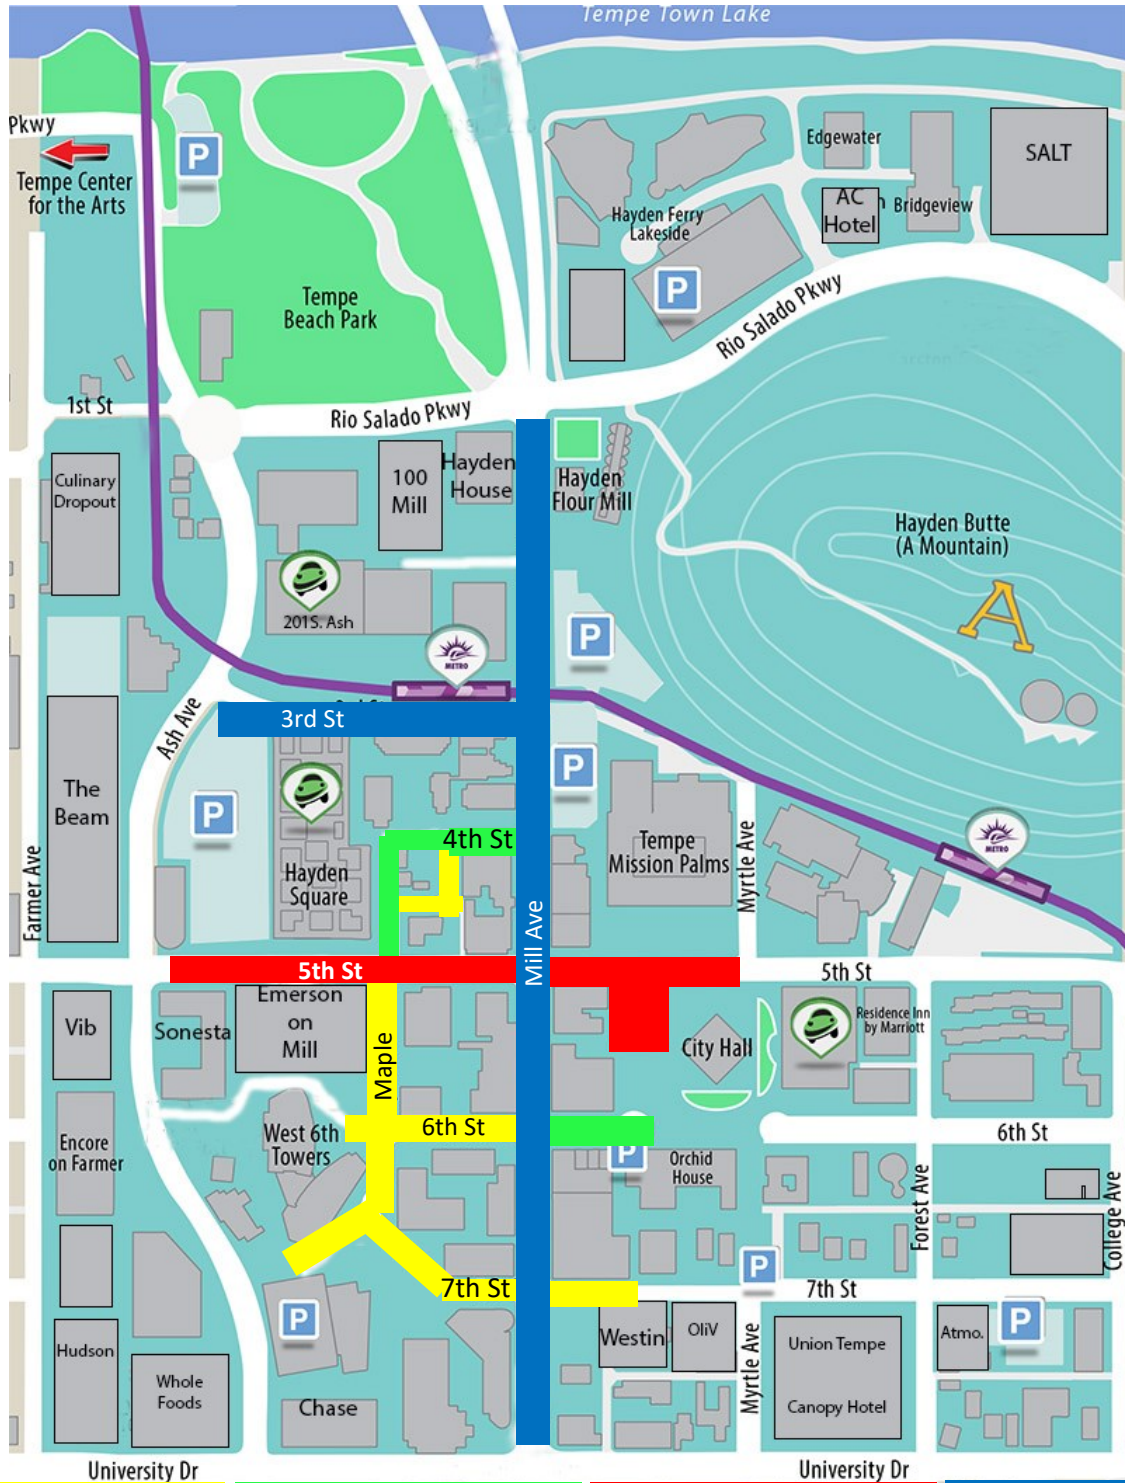

TEMPE FESTIVAL of the ARTS

Street Closures for Thursday - Sunday

March 30 - April 2, 2023

7 AM

7th St. between Mill & 6th St.
 7th St. east of Mill to Myrtle
 Maple between 5th & 6th St.
 6th St. West of Mill to West 6th
 440 S. Mill Surface Lot (by Hackett House)

2 PM

4th St west of Mill to Maple
 Maple between 4th & 5th St
 6th St Mill to Myrtle

5:00 PM

5th Street from Mill to Ash
 5th Street from Mill to Myrtle
 City Hall West Parking Lot

6:00 PM

Mill Avenue from University to Rio Salado (3rd to Rio closed only during load-in Thursday & load-out Sunday)
 3rd Street from Mill to Ash (closed only during load-in Thursday & load-out Sunday night)