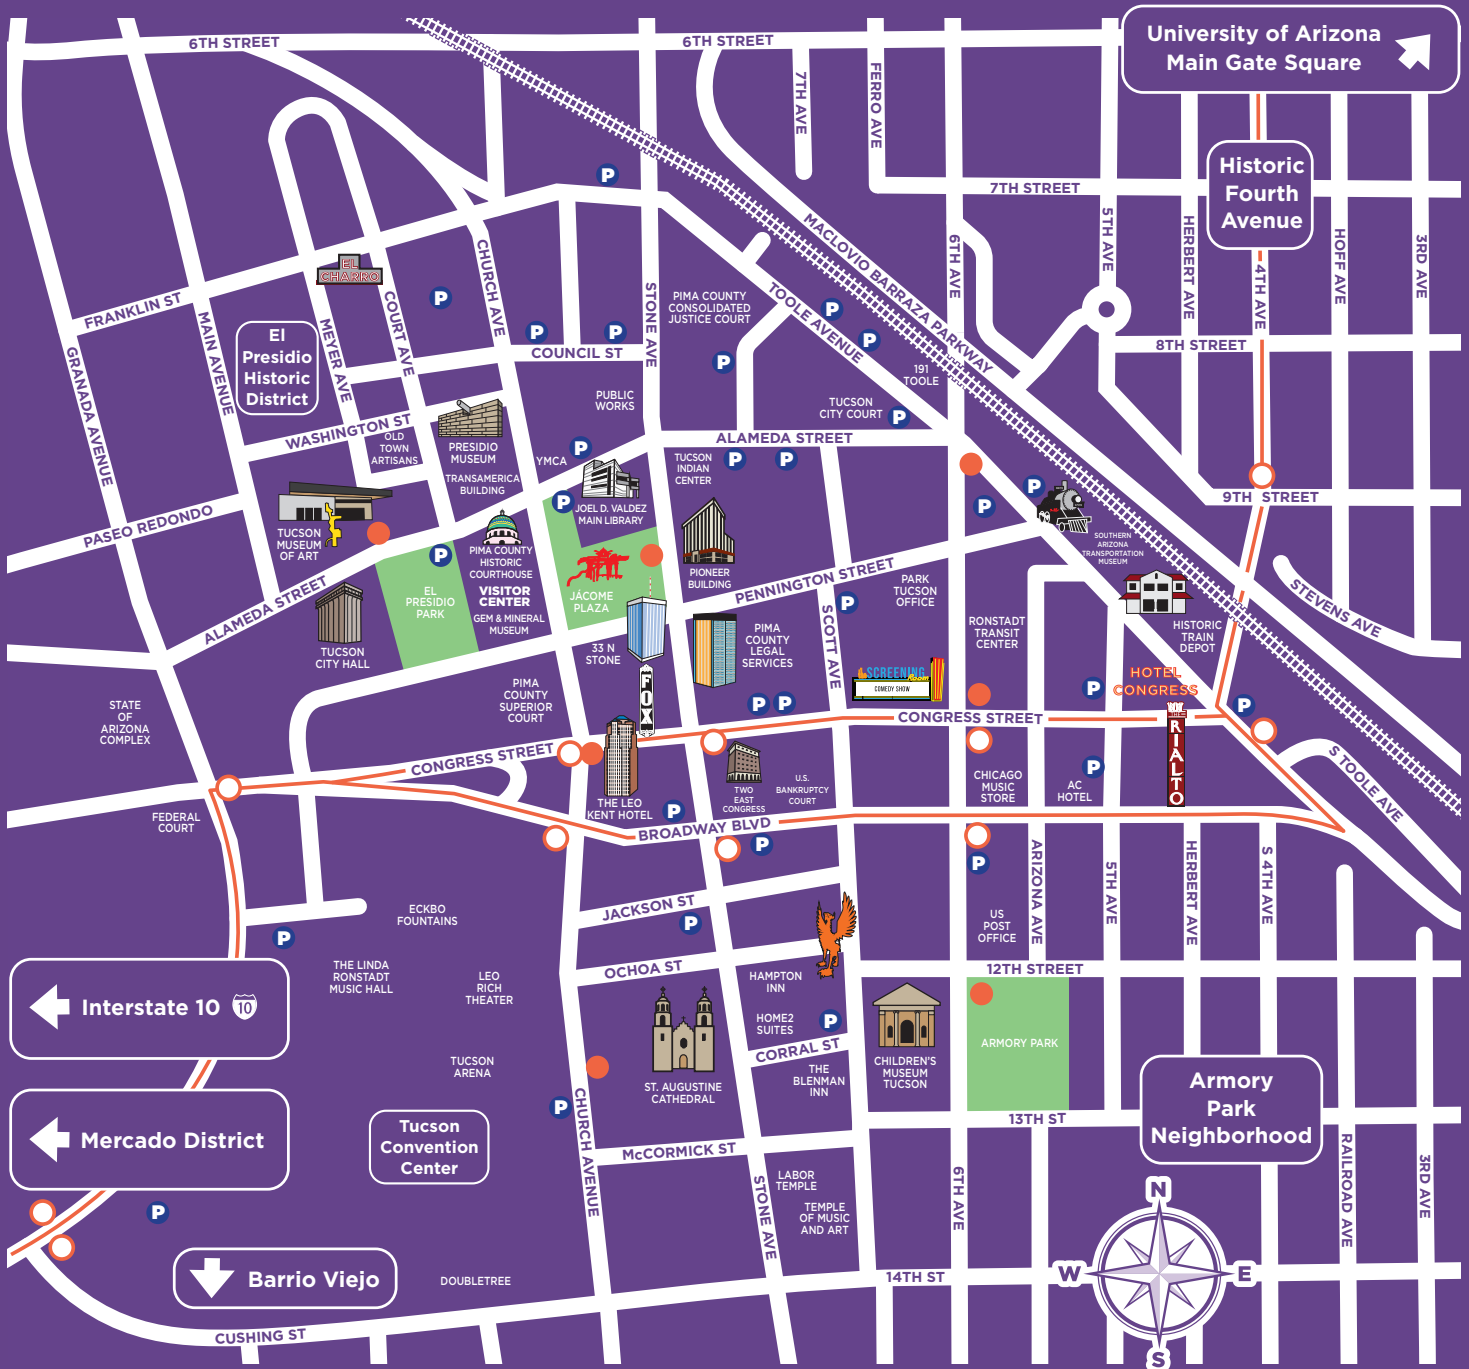

DOWNTOWN TUCSON

← Interstate 10

← Mercado District

↓ Barrio Viejo

Sun Link Streetcar
 Sun Link Streetcar Stops
 Tugo Bike Share Station
 Parking

FREE On-street Meter Parking Monday - Saturday after 7 pm and all day on Sunday

Dine & Shop

Get Around

Things to Do

**DOWNTOWN
TUCSON
PARTNERSHIP**

downtowntucson.org