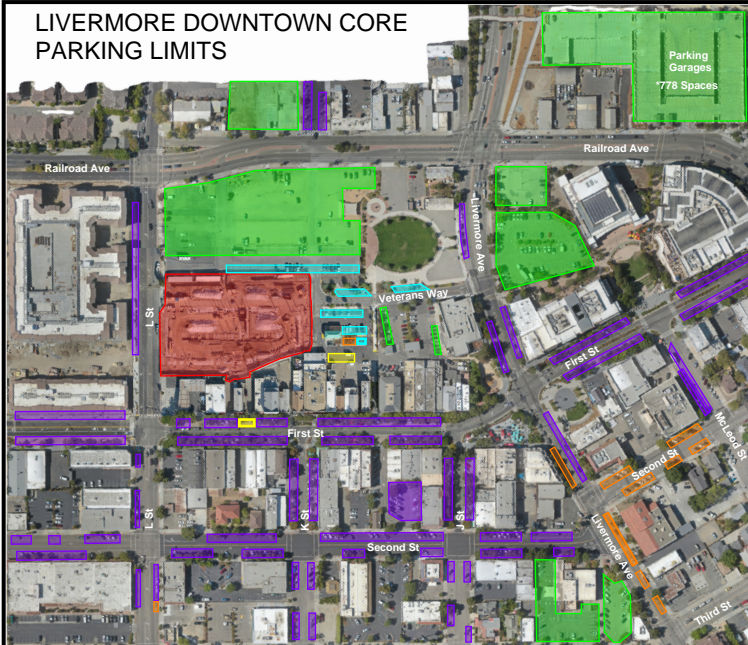

LIVERMORE DOWNTOWN CORE PARKING LIMITS

	24 HR LIMIT		15-60 MIN LIMIT
	3 HR LIMIT		CONSTRUCTION ZONE
	2 HR LIMIT		DELIVERY ZONE

* SOME 1 HR LIMIT SPACES ON LEVEL 1 OF THE RAILROAD AVE PARKING GARAGE