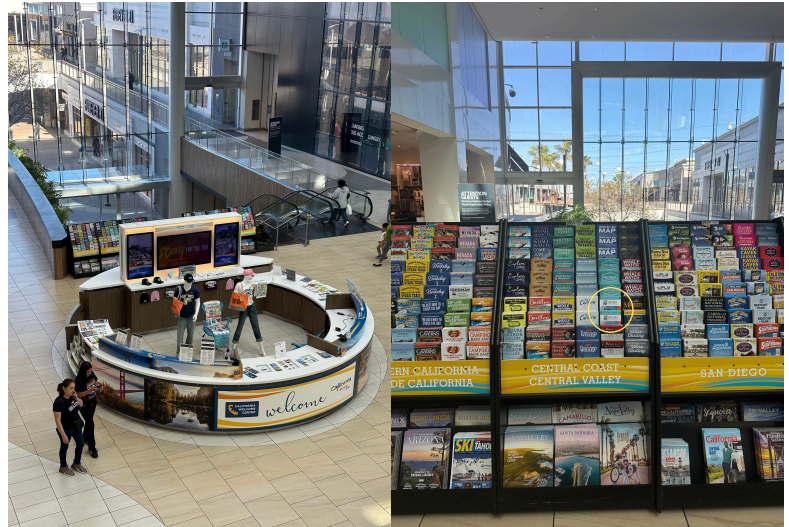

DOWNTOWN SANTA BARBARA

Map Distribution

We use Certified Folder Display Service, Inc. to distribute our Map & Guide along the California coast. In addition we distribute to sites not covered by them, such as the Chamber of Commerce Visitor Center, The Courthouse, Public Market, Cruise Ship Visitor Tables, and hotels not covered in their package. We also tend to get added service sites from Certified Folder throughout the year, especially in Los Angeles County.

Santa Barbara, CA

Hotel/Motel

Ala Mar Motel
Avania Inn
Beach House Inn
Best Western - Beachside Inn
Best Western - Encina Lodge & Suites
Brisas Del Mar
Cabrillo Inn
Casa Del Mar
Coast Village Inn
Eagle Inn
Extended Stay America
Franciscan Inn
Harbor House Inn
Harbor View Inn
Lavender Inn
Lemon Tree Inn
Marina Beach Motel
Motel 6
Oasis Inn
Orange Tree Inn
Quality Inn
Ramada Inn
Rose Garden Inn
Sandpiper Lodge
Sunset Motel
Town & Country Inn
Villa Rosa Inn

Visitor Center

EF International School Of
English

The maps displayed Visit California's Welcome Center at Del Amo Mall in Los Angeles.

Goleta, CA

Santa Barbara Airport

Campground

El Capitan Canyon
Ocean Mesa RV

Hotel/Motel

Bacara Resort & Spa
Best Western - South Coast Inn
Hampton Inn
Hilton Garden Inn