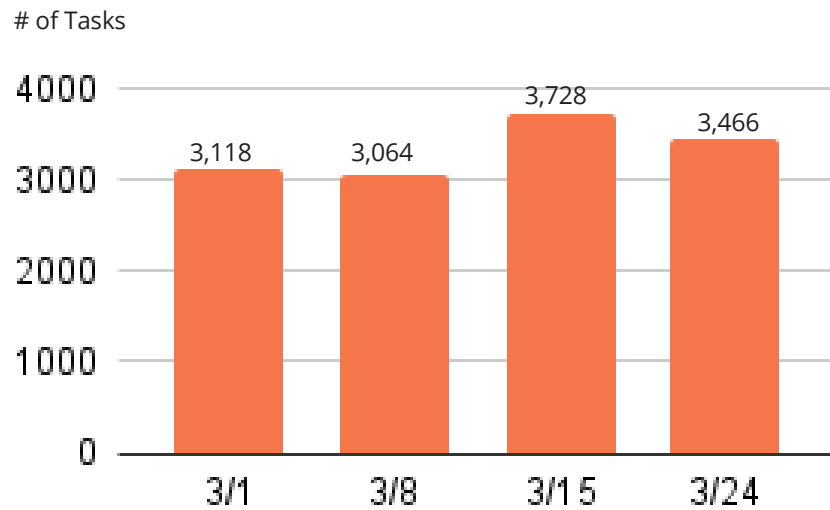

March 2024 Weekly Task Count