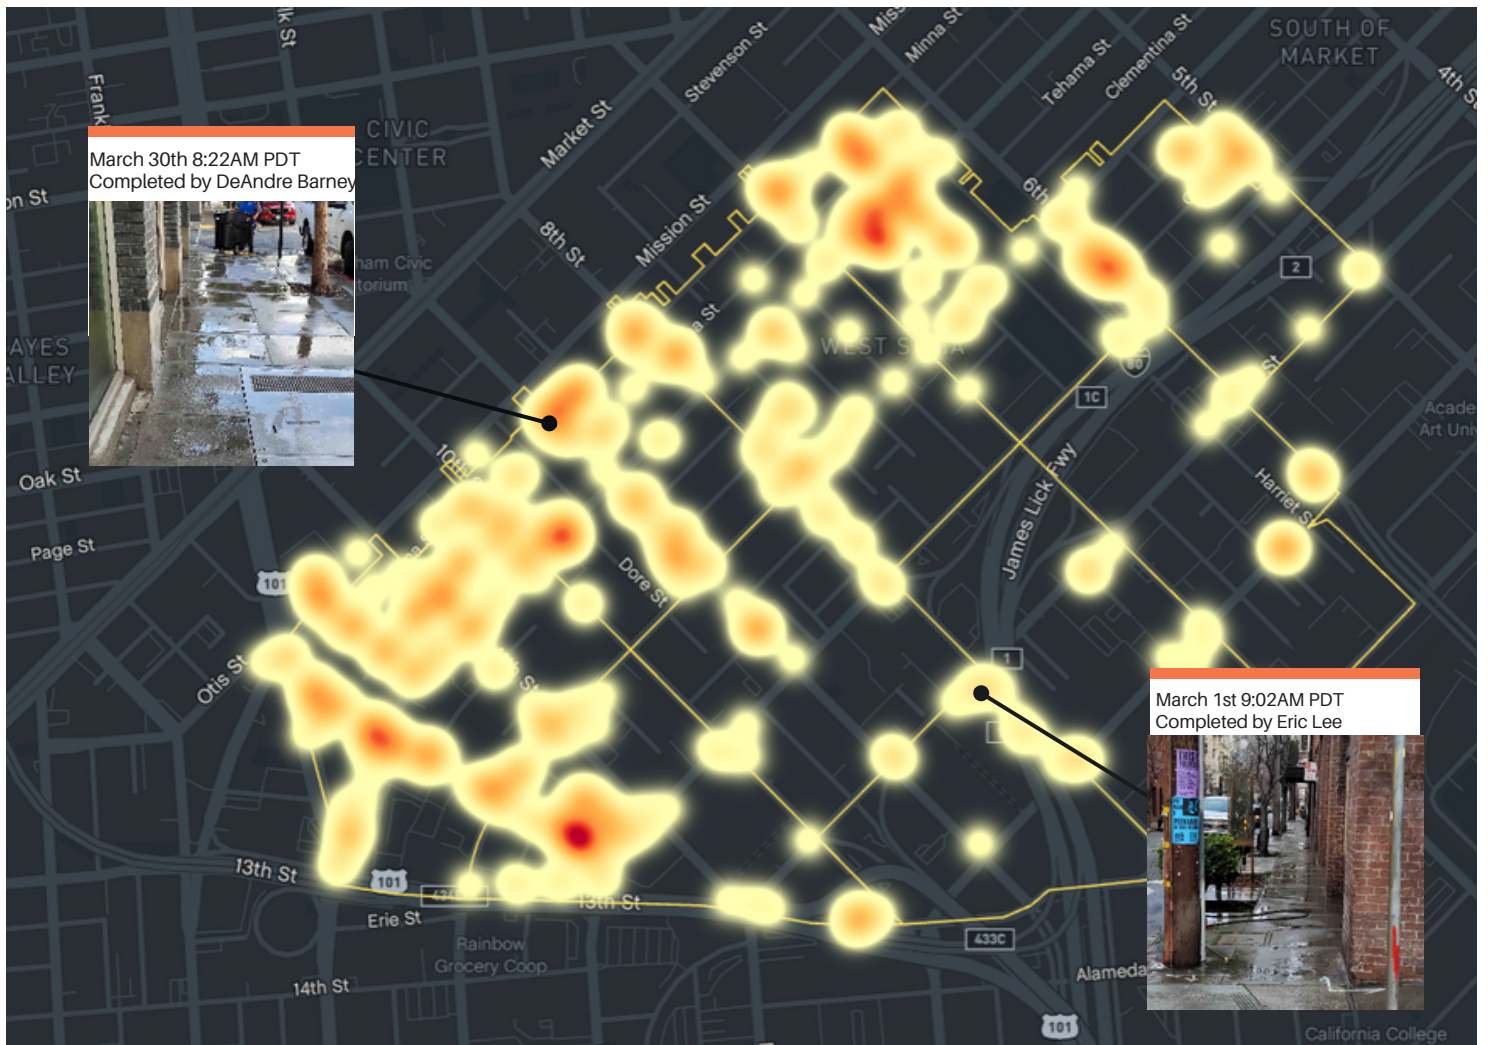

Monthly Tasks Map

Key

- Trash
- Sweeping
- Graffiti
- Landscaping
- Hazardous
- Bulk
- Dog Stations
- SF311 Outbound
- 911 Call
- Street Sweeper
- Hanging Baskets
- Non-Emergency

3-D Task Heatmap

Streetvac Task Heat Map

Total Power Washing Tasks Completed

532 Total Power Washing Tasks

District Sweeping

Bulk Collection

Graffiti

Hazardous Waste

Landscaping

Powered by Jia