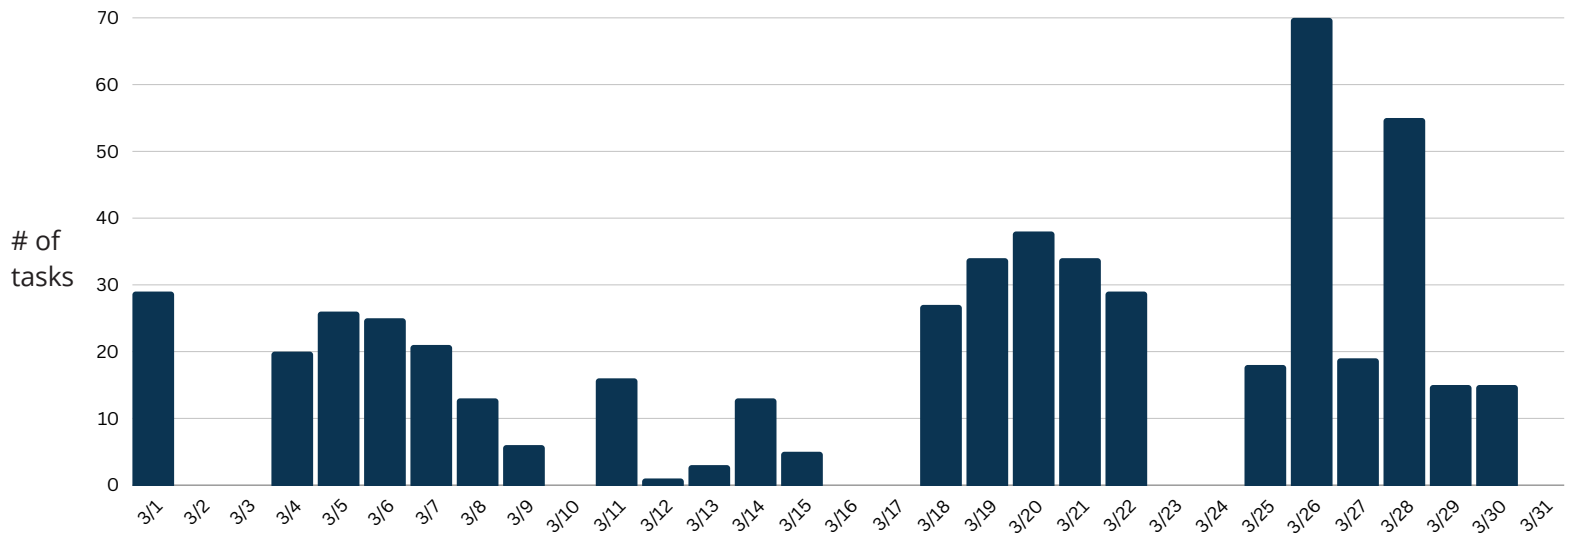

Monthly Tasks Map

Key

- Trash
- Sweeping
- Graffiti
- Landscaping
- Hazardous
- Bulk
- Dog Stations
- SF311 Outbound
- 911 Call
- Street Sweeper
- Hanging Baskets
- Non-Emergency

3-D Task Heatmap

Streetvac Task Heat Map

Total Power Washing Tasks Completed

532 Total Power Washing Tasks

District Sweeping

Bulk Collection

Graffiti

Hazardous Waste

Landscaping

Powered by Jia