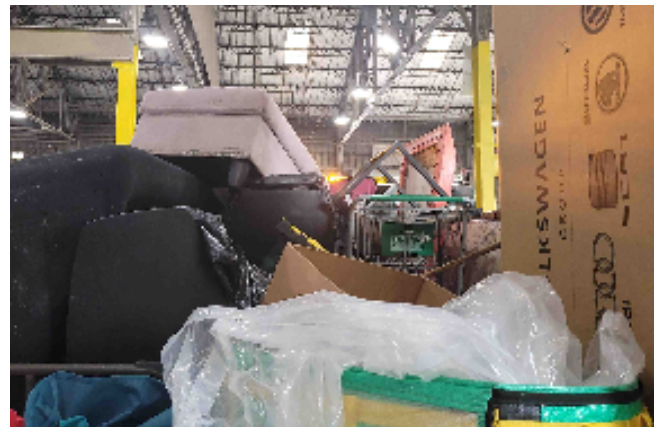

10,900 lbs

Bulk garbage taken to the Recology Transfer Station

98%

of cleaning tasks were created by SOMA West.

2%

of tasks were inbound from SF311.

Task activity decreased 4.5% month-over-month from February 2024