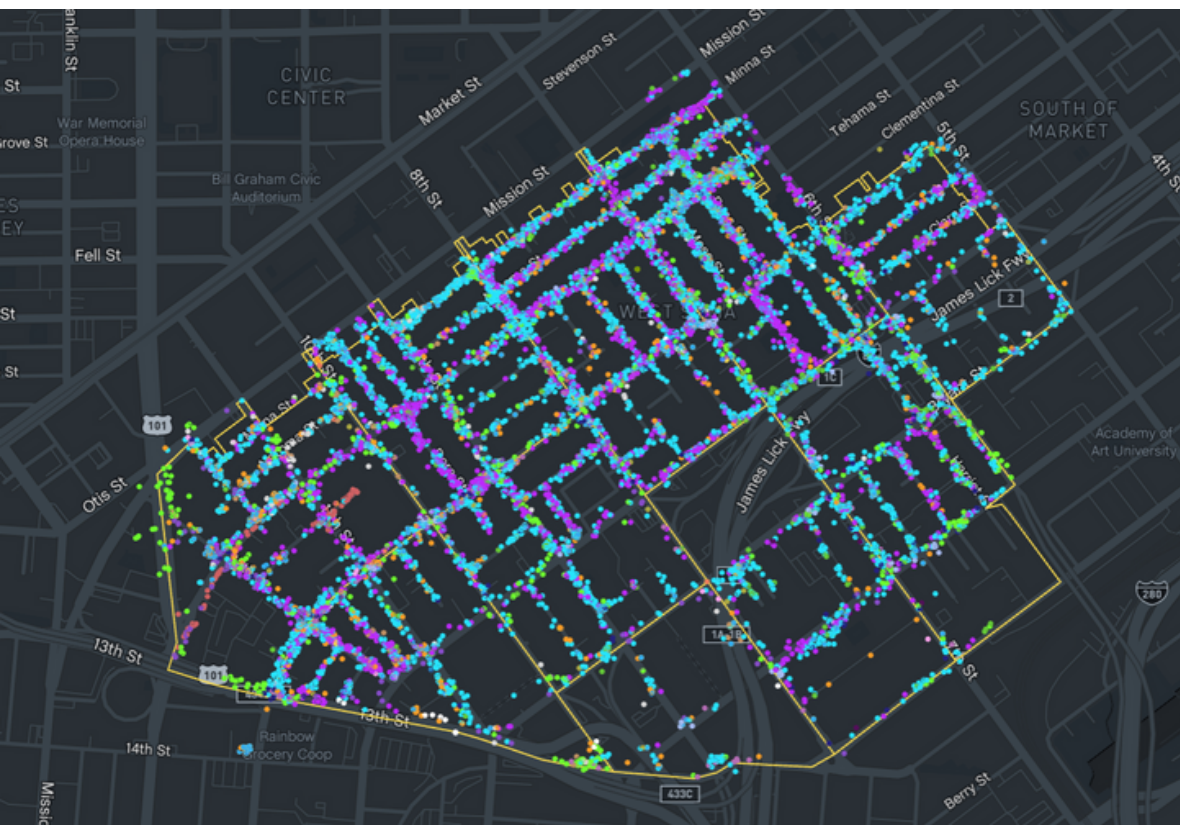

10,900 lbs

Bulk garbage taken to the Recology Transfer Station

98%

of cleaning tasks were created by SOMA West.

2%

of tasks were inbound from SF311.

Task activity decreased 4.5% month-over-month from February 2024

March 2024 Weekly Task Count

Employee of the Month

Eddie Ballesteros

In the month of March, Eddie Ballesteros left a positive impact on his team as well as the SOMA community. "He goes above and beyond all the time. Always willing to help. He's helped train new employees," said Ray Hudson, Operations Manager. Eddie sees giving back to the community as a personal aspiration as well as part of his career as an ambassador. "It's like watering a flower, you've gotta feed it so it can grow." SOMA is special to him because "here people are willing to go out of their way to help you. As neighbors we're there for each other." Eddie is from Ventura, California and began working at SOMA West CBD with the goal of becoming a homeowner.

Monthly Tasks Map

Key

- Trash
- Sweeping
- Graffiti
- Landscaping
- Hazardous
- Bulk
- Dog Stations
- SF311 Outbound
- 911 Call
- Street Sweeper
- Hanging Baskets
- Non-Emergency

3-D Task Heatmap

Streetvac Task Heat Map