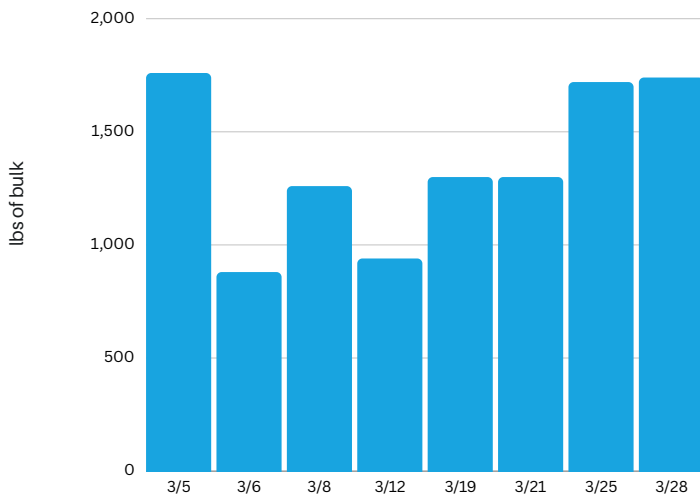

10,900 lbs

Bulk garbage taken to the Recology Transfer Station