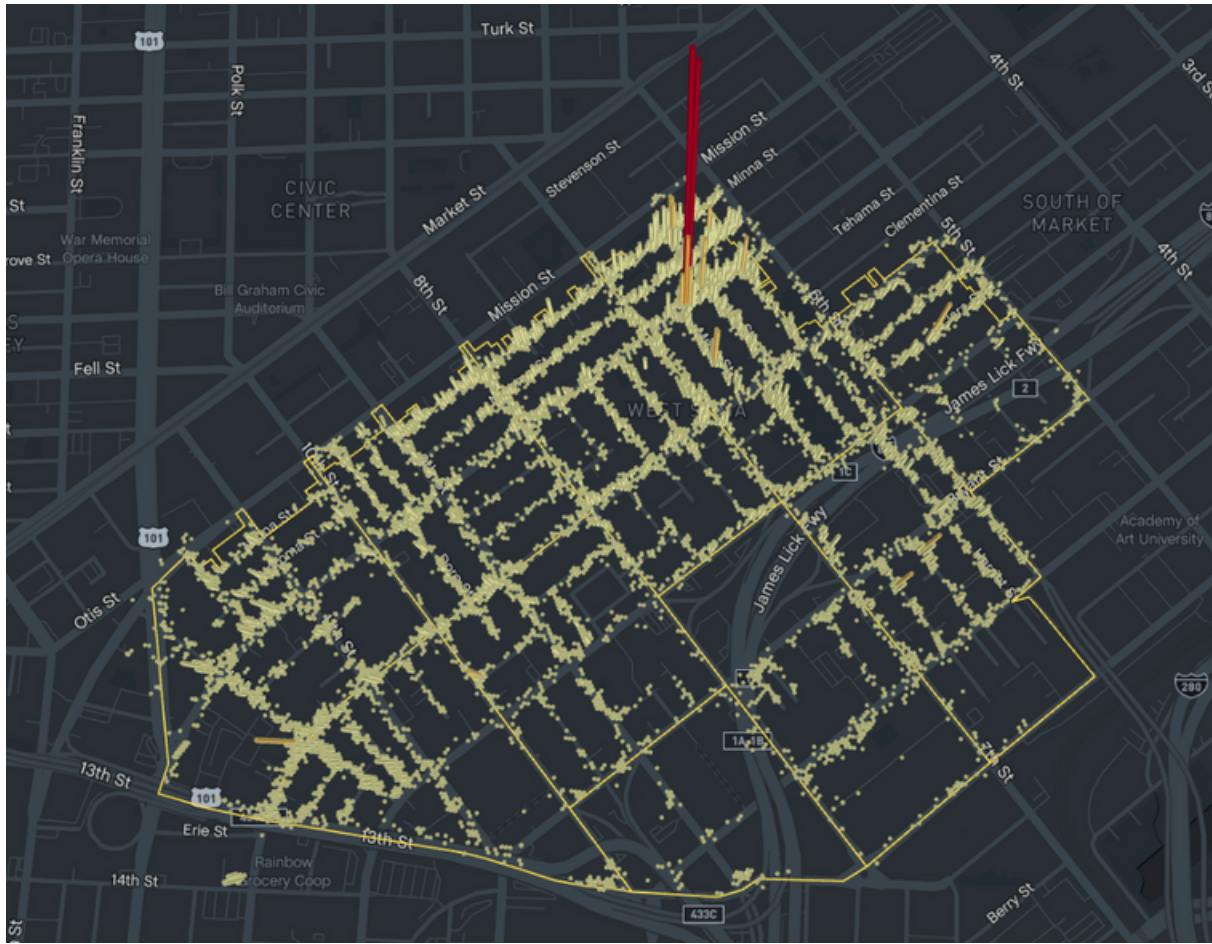

10,900 lbs

Bulk garbage taken to the Recology Transfer Station

98%

of cleaning tasks were created by SOMA West.

2%

of tasks were inbound from SF311.

Task activity decreased 4.5% month-over-month from February 2024

March 2024 Weekly Task Count

Employee of the Month

Eddie Ballesteros

In the month of March, Eddie Ballesteros left a positive impact on his team as well as the SOMA community. "He goes above and beyond all the time. Always willing to help. He's helped train new employees," said Ray Hudson, Operations Manager. Eddie sees giving back to the community as a personal aspiration as well as part of his career as an ambassador. "It's like watering a flower, you've gotta feed it so it can grow." SOMA is special to him because "here people are willing to go out of their way to help you. As neighbors we're there for each other." Eddie is from Ventura, California and began working at SOMA West CBD with the goal of becoming a homeowner.

Monthly Tasks Map

Key

- Trash
- Sweeping
- Graffiti
- Landscaping
- Hazardous
- Bulk
- Dog Stations
- SF311 Outbound
- 911 Call
- Street Sweeper
- Hanging Baskets
- Non-Emergency

3-D Task Heatmap

Streetvac Task Heat Map