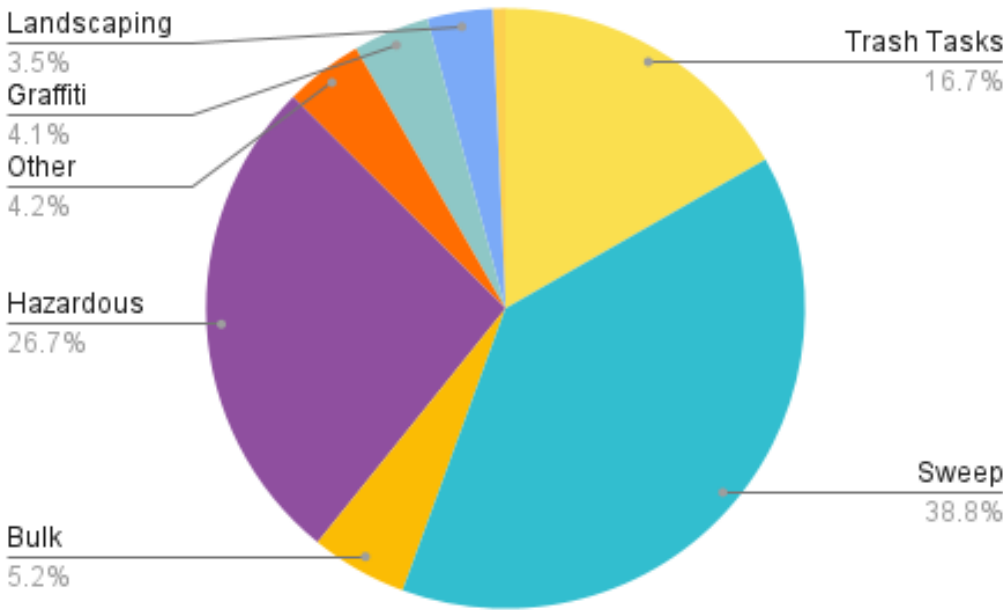

Monthly Operations Report

March 2024

A photograph of yellow flowers, likely Mimulus aurantiacus, growing in a field. The flowers are in various stages of bloom, with some fully open and others as buds. The background is a clear blue sky and a body of water, possibly the ocean, under bright sunlight. The image is partially obscured by a white rounded rectangle on the left and a black triangle at the bottom right.

Jia

51,225

Total pounds of garbage removed

Trash haul represents a **13.1%** decrease from February 2024

*Does not include bulk tasks: See page three for Bulk task numbers

13,376

Total cleaning tasks completed