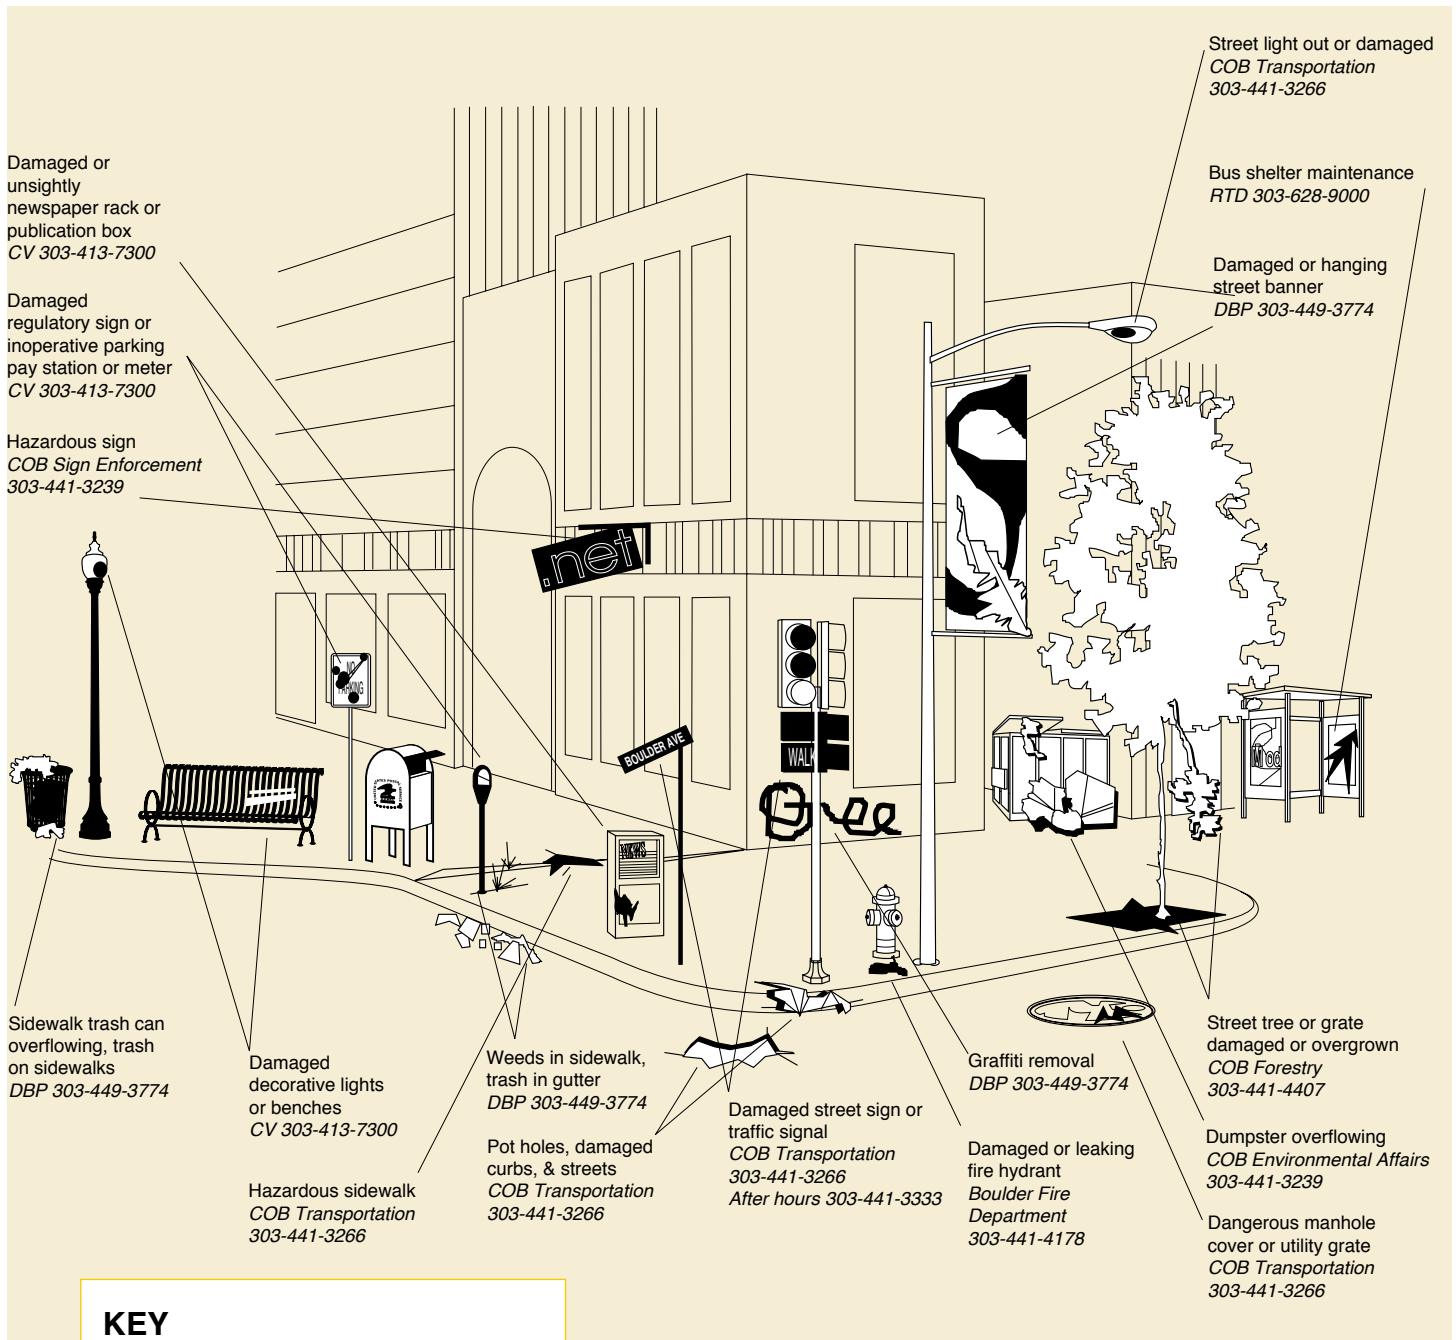

DOWNTOWN MAINTENANCE

Who Is Responsible?

KEY
COB - City of Boulder
DBP - Downtown Boulder Partnership
CV - Community Vitality
RTD - Regional Transportation District

If in doubt about who to contact, call:
City of Boulder Community Vitality at 303-413-7300 or Downtown Boulder Partnership at 303-449-3774.