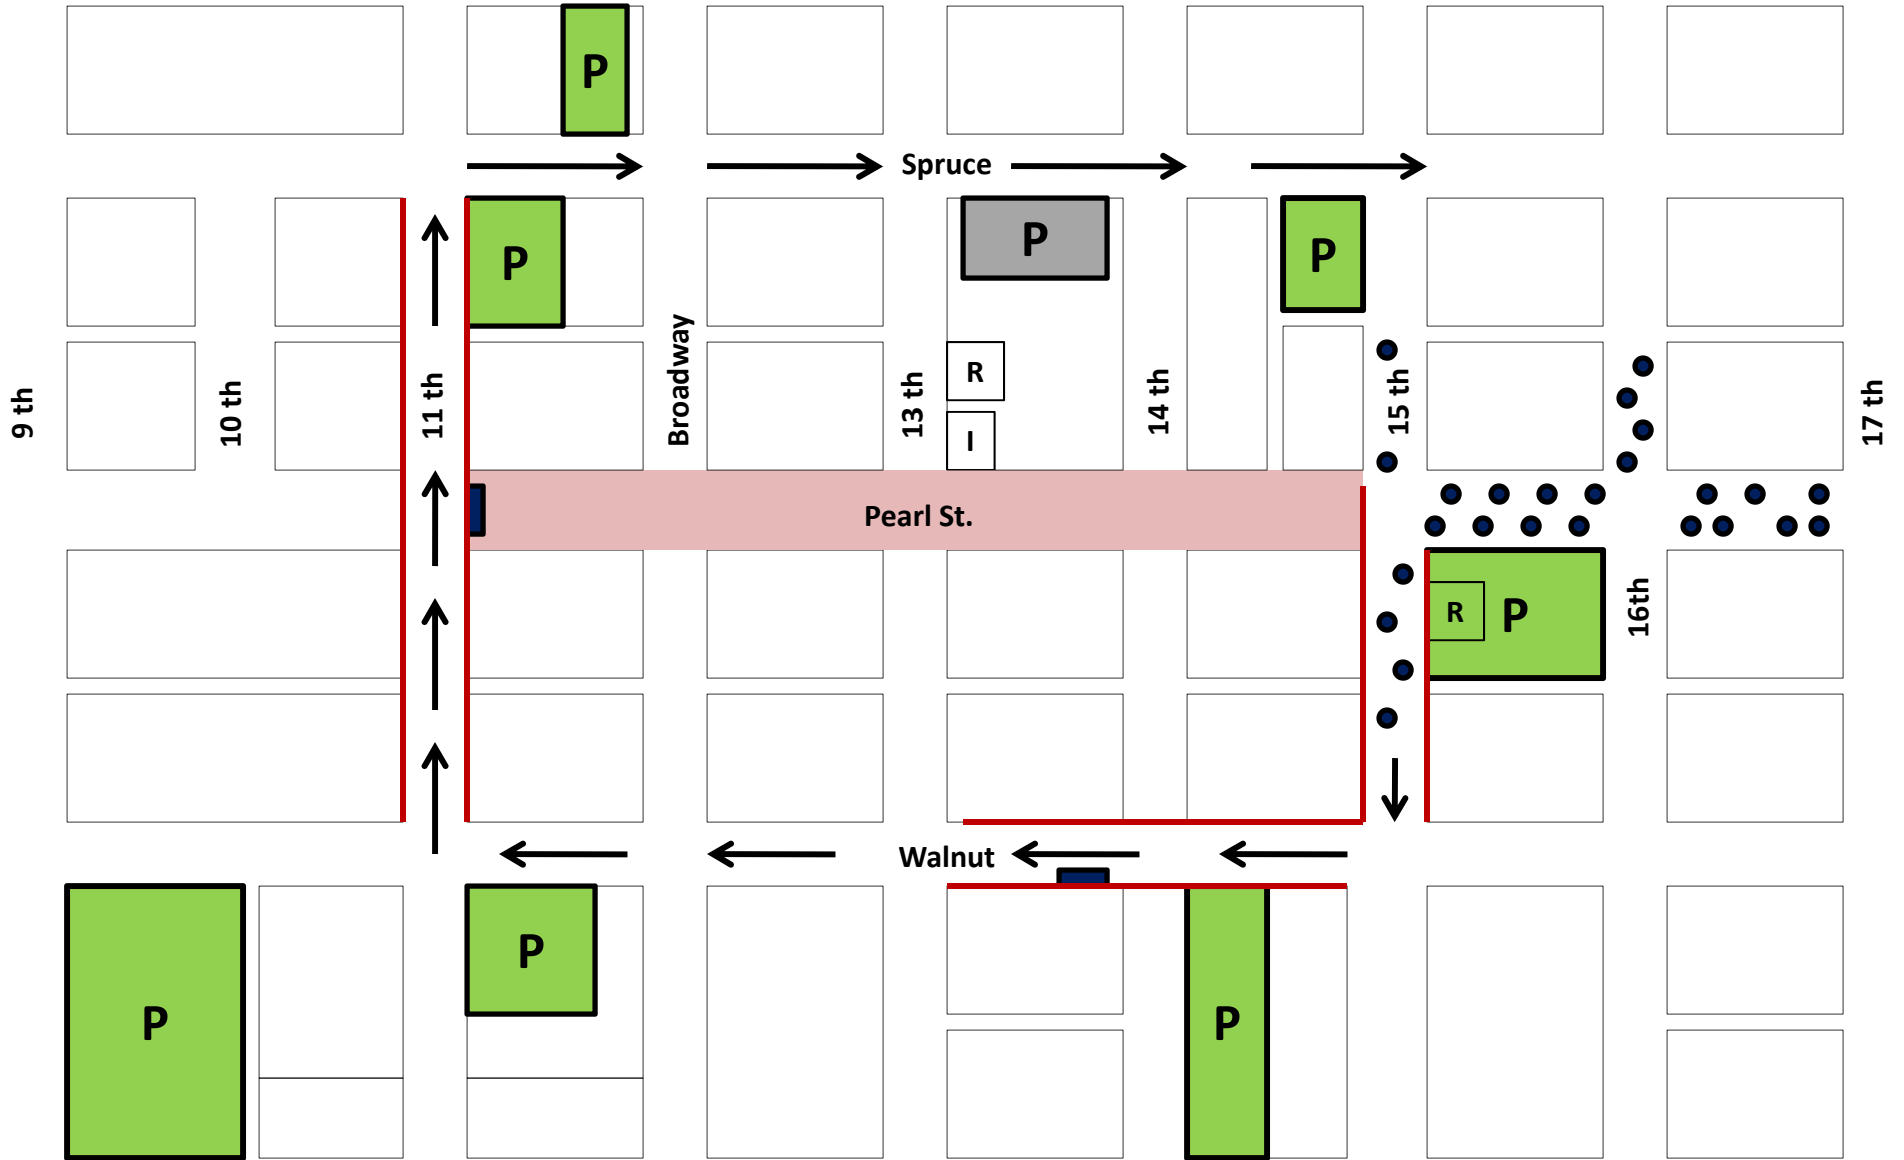

2013 Lights of December Parade

Saturday, December 7 6:00 p.m.

R = Restrooms I = Visitor Information  = Reviewing Stands  Pedestrian Mall
P = Parking Garages  Parade Route  Staging  Fencing

Saturday and Sunday – Park Free in City of Boulder Parking Garages! 15th Garage: Enter & exit from 16th

Canyon  From Hwy 36/28th Street