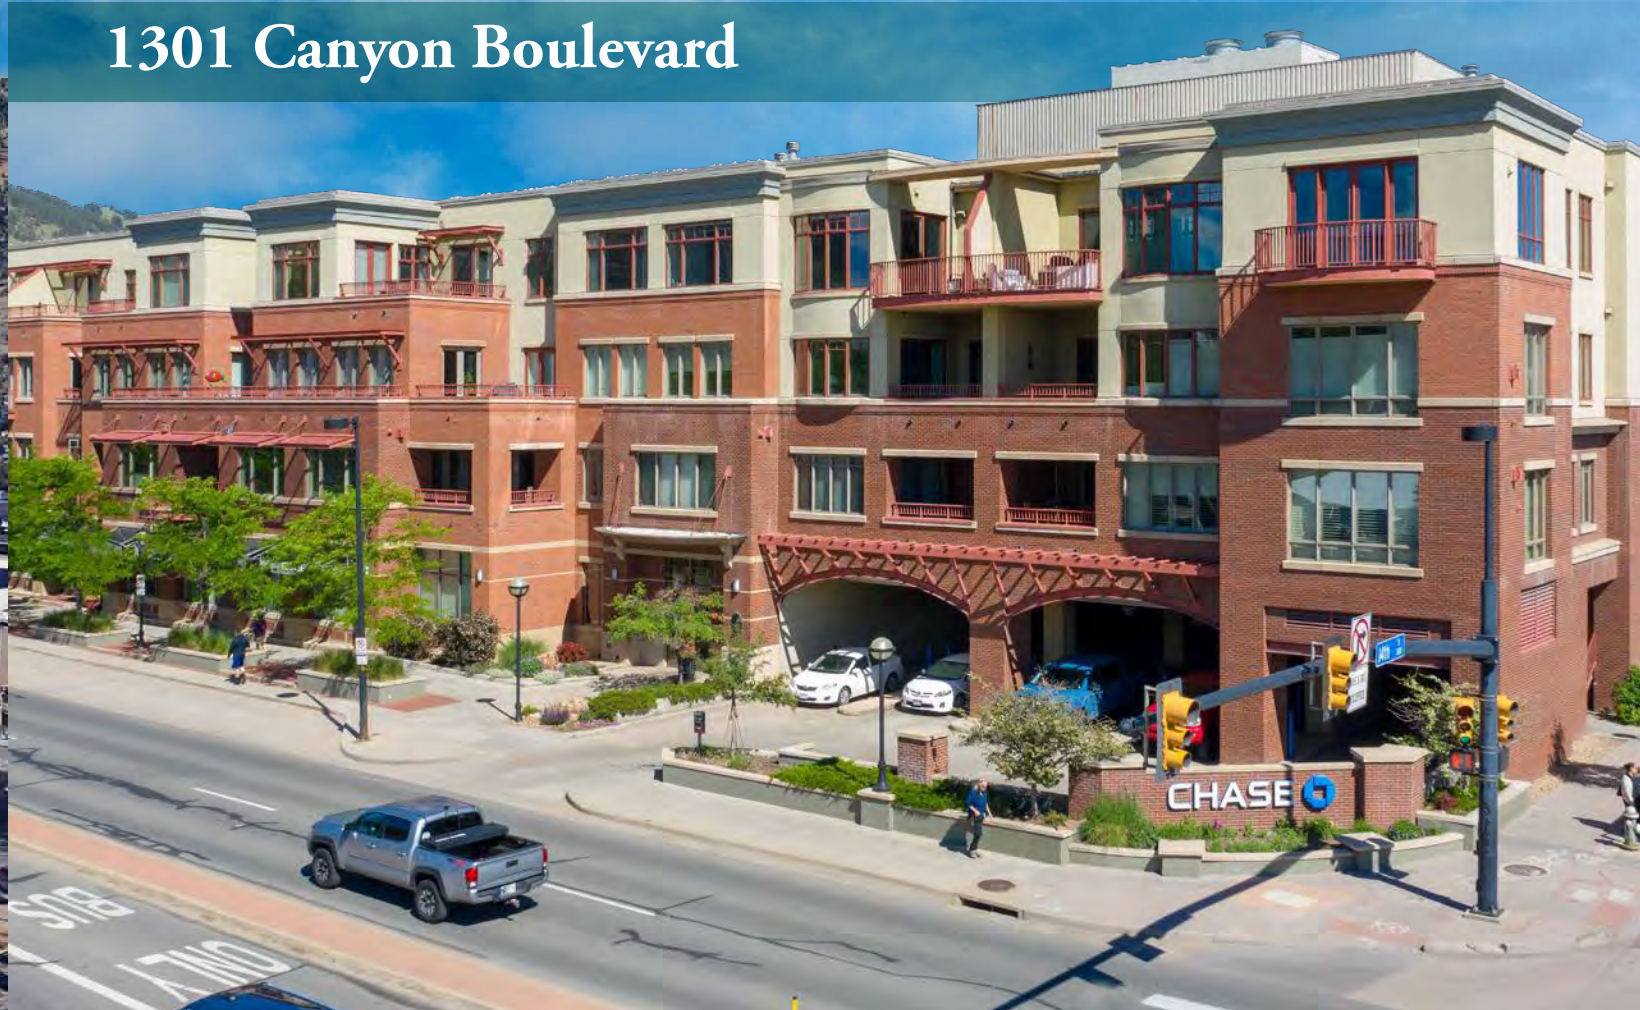

Matthew Ball

303 309 3526
matt.ball@colliers.com

1801 13th Street | 1301 Canyon Boulevard | 1800 Broadway
Boulder, CO 80302

Property Highlights

- Class A
- Full service fitness center
- Two (2) on-site, underground parking garages containing 380 parking spaces
- Outdoor courtyards
- Large floor plates
- Classic architecture with distinctive design and quality
- Excellent local management
- OnSite 24/7 Security
- Massive Networks Fiber Services

Heart of downtown Boulder

Spectacular views of the Flatirons

Prominent visibility

*A true community and amenity
rich environment.*

University of Colorado

Flatirons

Boulder Creek

1301 Canyon Blvd.

1801 13th St.

1800 Broadway

1301 Canyon Boulevard

Immediate access to the renowned bike and running trail system

Close proximity to restaurants; shopping; banking and financial services; entertainment; numerous city parks; and the University of Colorado campus

Historic Pearl Street Mall and all of its amenities just a one-block walk away

1801 13th Street

Conveniently located near public transportation, bus lines, bike access, and pedestrian corridors

**Contact Us for
Availability**