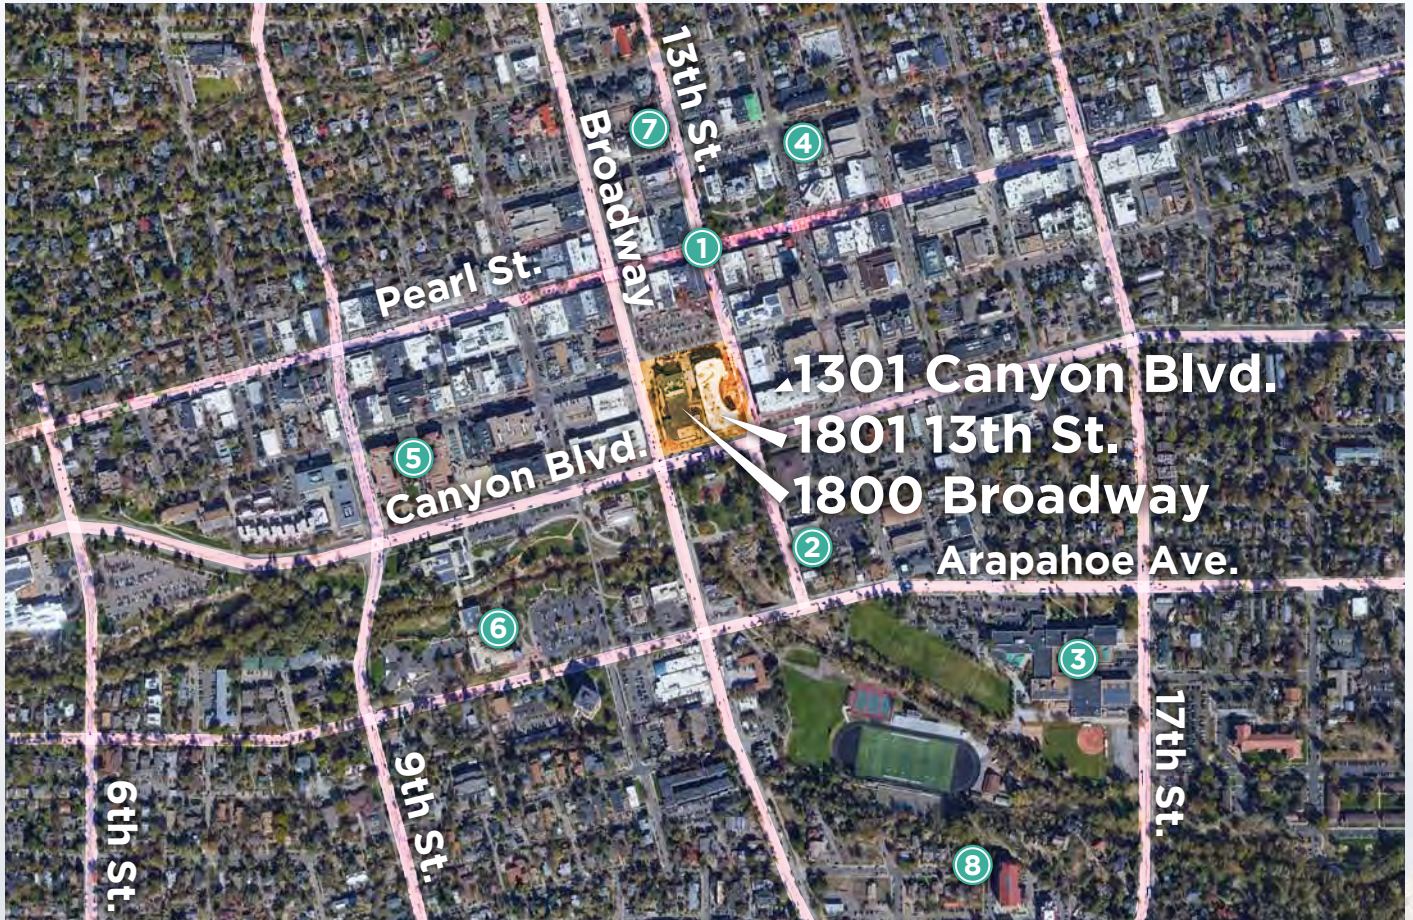

Heart of downtown Boulder

Spectacular views of the Flatirons

Prominent visibility

*A true community and amenity
rich environment.*

University of Colorado

Flatirons

Boulder Creek

1301 Canyon Blvd.

1801 13th St.

1800 Broadway

1301 Canyon Boulevard

Immediate access to the renowned bike and running trail system

Close proximity to restaurants; shopping; banking and financial services; entertainment; numerous city parks; and the University of Colorado campus

Historic Pearl Street Mall and all of its amenities just a one-block walk away

1801 13th Street

Conveniently located near public transportation, bus lines, bike access, and pedestrian corridors

**Contact Us for
Availability**

- ① Pearl Street Mall
 - ② Boulder Museum of Cont. Art
 - ③ Boulder High School
 - ④ Boulder Theater
- ⑤ St. Julien Hotel & Spa
 - ⑥ Boulder Public Library
 - ⑦ Hotel Boulderado
 - ⑧ University of Colorado