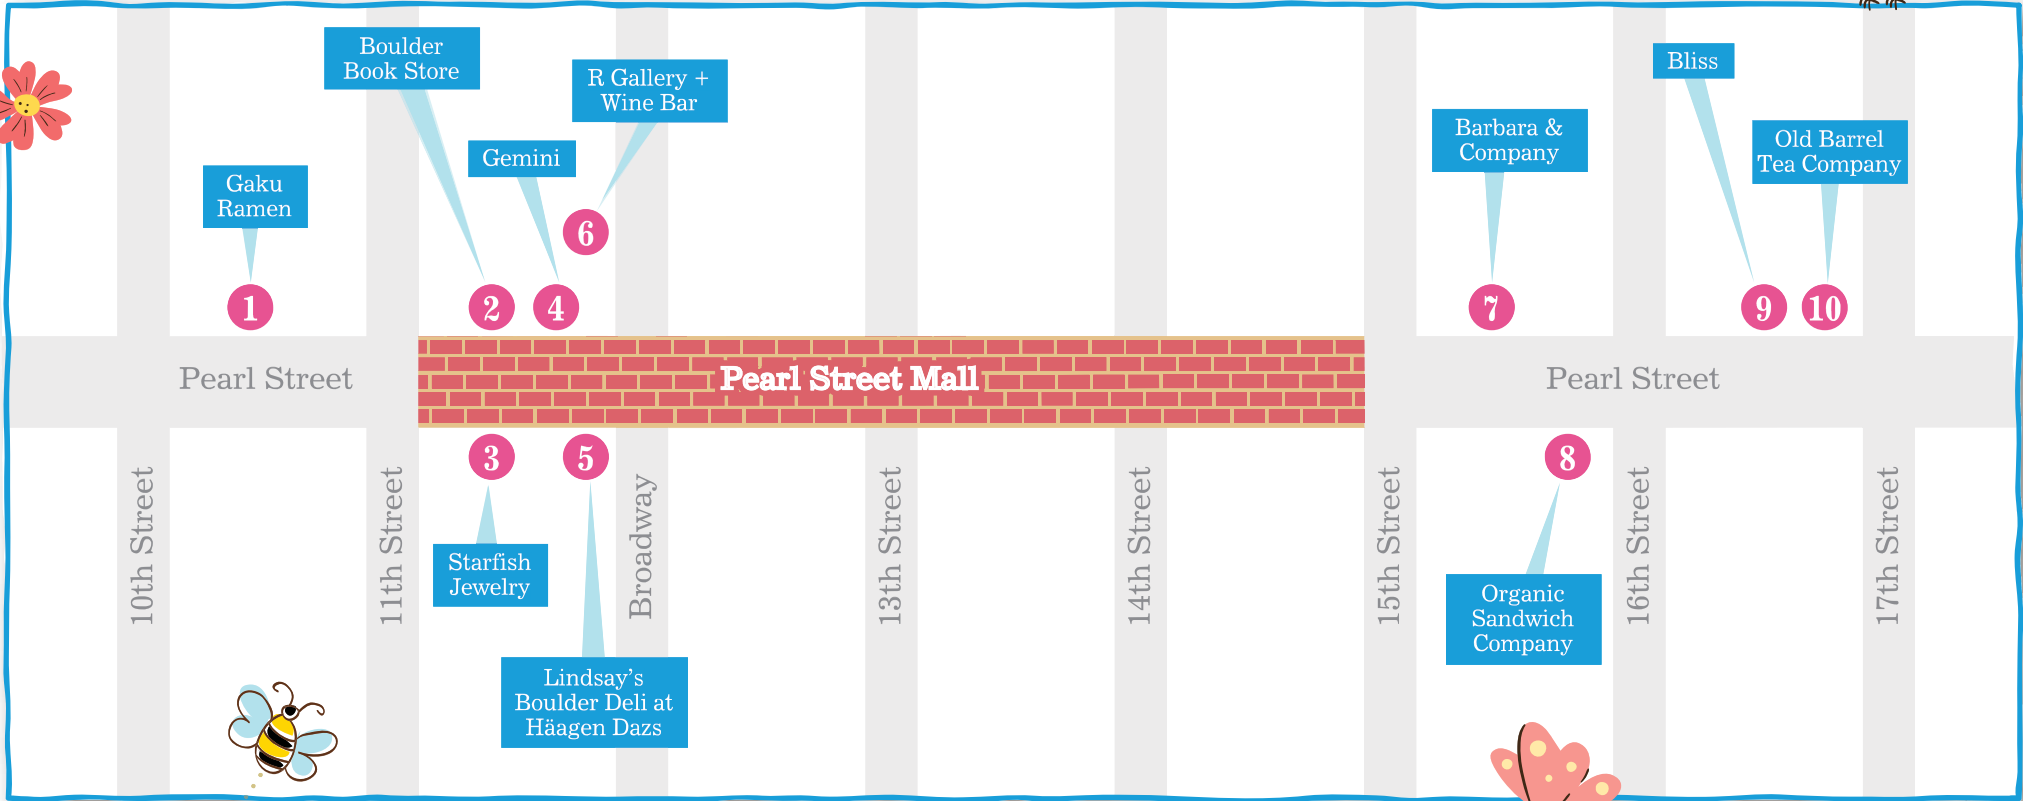

Spring Window Painting Map

Window Art Locations

- 1 **Gaku Ramen, 1035 Pearl St.**
Maddie Dolan, Jarrow Montessori
- 2 **Boulder Book Store, 1107 Pearl St.**
Ava Breck, Whittier Elementary
- 3 **Starfish Jewelry, 1136 Pearl St.**
Atzin Barrios Palacios Luna, Boulder High School
- 4 **Gemini, 1115 Pearl St.**
April Sepucha, Platt Middle School
- 5 **Lindsay's Deli, 1148 Pearl St.**
Tupak Barrios Palacios Luna, Boulder High School

- 6 **R Gallery, 2027 Broadway**
Sophie Speirs, Jarrow Montessori
- 7 **Barbara & Company, 1505 Pearl St.**
Alden Salim, Lafayette Elementary
- 8 **Organic Sandwich Company, 1500 Pearl St., Suite F**
Cosima Salim, Lafayette Elementary School
- 9 **Bliss, 1643 Pearl St.**
Natalie Marth, Jarrow Montessori
- 10 **Old Barrel Tea Company, 1647 Pearl St., Unit 1**
Lily Langford, Jarrow Montessori