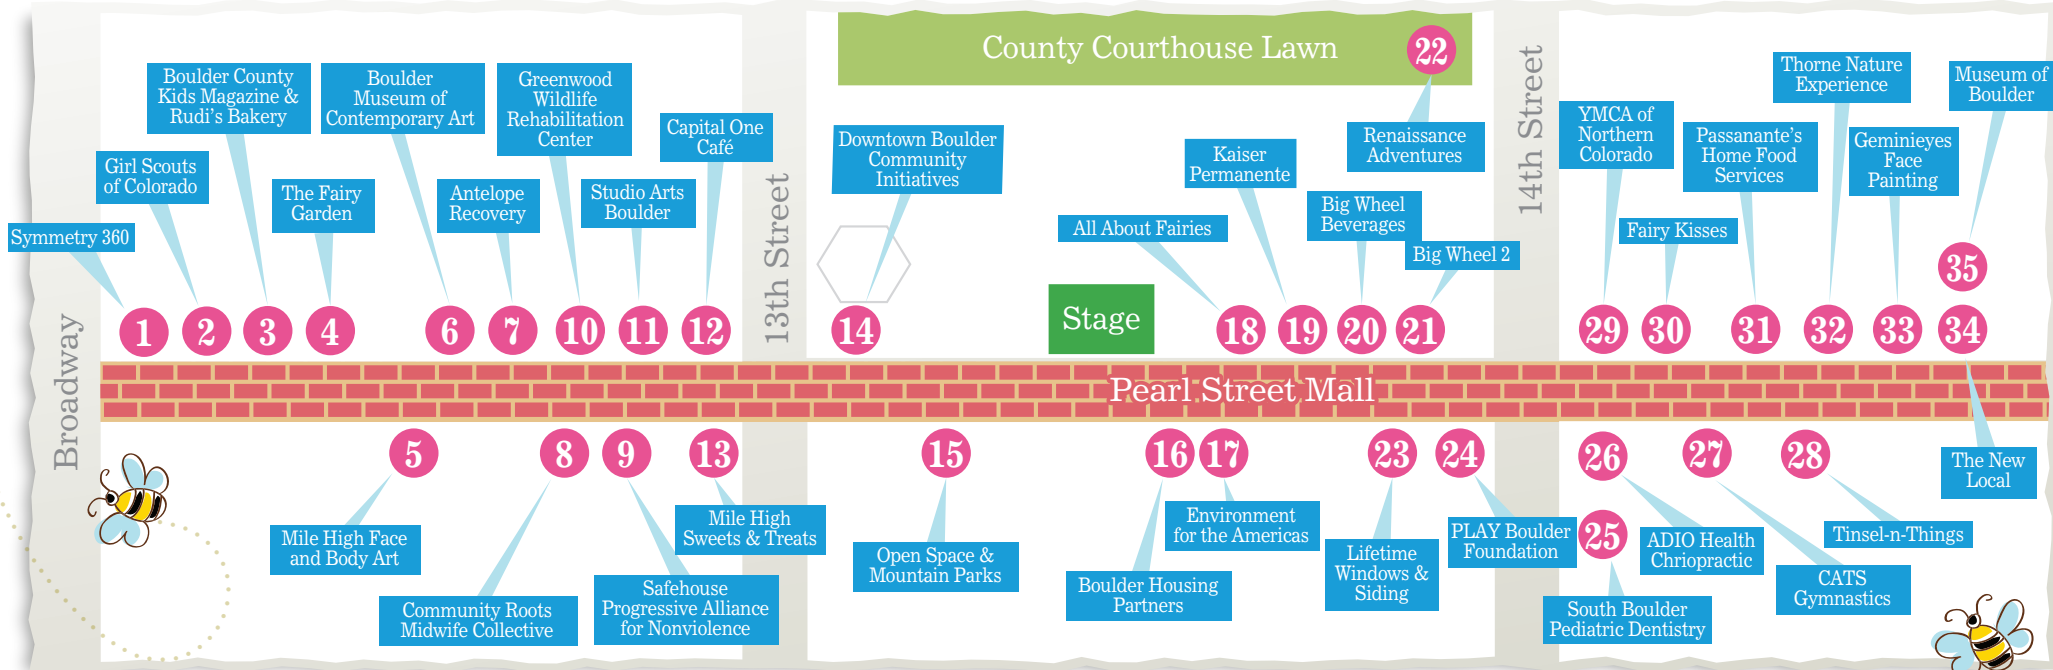

## BOOTH & ACTIVITIES MAP

- 1 Symmetry 360**  
FREE chair massages
- 2 Girl Scouts of Colorado**  
Make fairy wands
- 3 Boulder County Kids Magazine & Rudi's Bakery**  
Make fruit loop and marshmallow rainbows while sampling a tasty treat
- 4 The Fairy Garden**  
FREE coloring and handmade fairy dolls \$
- 5 Mile High Face and Body Art**  
Face painting, henna, balloon twisting, and airbrush tattoos \$
- 6 Boulder Museum of Contemporary Art**  
FREE art activity for children
- 7 Antelope Recovery**  
FREE art station and positive merchandise/cards
- 8 Community Roots Midwife Collective**  
Nursing nook
- 9 Safehouse Progressive Alliance for Nonviolence**  
Non-profit organization serving domestic violence survivors
- 10 Greenwood Wildlife Rehabilitation Center**  
Non-profit wildlife rehabilitation center
- 11 Studio Arts Boulder**  
Clay activity
- 12 Capital One Café**  
Games and swag giveaways
- 13 Mile-Hi Sweets & Treats**  
Freeze Dried Candy \$
- 14 Downtown Boulder Community Initiatives**  
Coloring, surveys, and festival maps
- 15 Open Space & Mountain Parks**  
Wildlife safety and outdoor recreation information
- 16 Boulder Housing Partners**  
FREE art activity
- 17 Environment for the Americas**  
Connecting diverse communities to birds and nature
- 18 All About Fairies**  
Face painting, fairy gear, wands, and more \$
- 19 Kaiser Permanente**  
Teddy bear doctor's office
- 20 Big Wheel Beverages / Big Wheel 2**  
Human powered hamster wheel experience with snow cones \$
- 21**
- 22 Renaissance Adventures**  
Foam sword dueling
- 23 Lifetime Windows & Siding**  
Residential improvement goods and services
- 24 PLAY Boulder Foundation**  
Non-profit partner of City of Boulder Parks & Rec
- 25 South Boulder Pediatric Dentistry**  
FREE face painting, toothbrush giveaway, and raffle
- 26 ADIO Health Chiropractic**  
Local chiropractic care
- 27 CATS Gymnastics**  
FREE gymnastics circuit and enrollment information
- 28 Tinsel-n-Things**  
Get fairy hair with hair tinsel or feathers \$
- 29 YMCA of Northern Colorado**  
Information on youth programs and spinning wheel prizes
- 30 Fairy Kisses**  
Handcrafted fairy houses \$
- 31 Passanante's Home Food Services**  
Farm-to-table home food delivery service
- 32 Thorne Nature Experience**  
Fairy village building experience
- 33 Geminieyes Face Painting**  
Face painting and temporary tattoos \$
- 34 The New Local**  
Make flower fairy sun prints
- 35 Museum of Boulder**  
Museum celebrating the history and culture of Boulder, CO