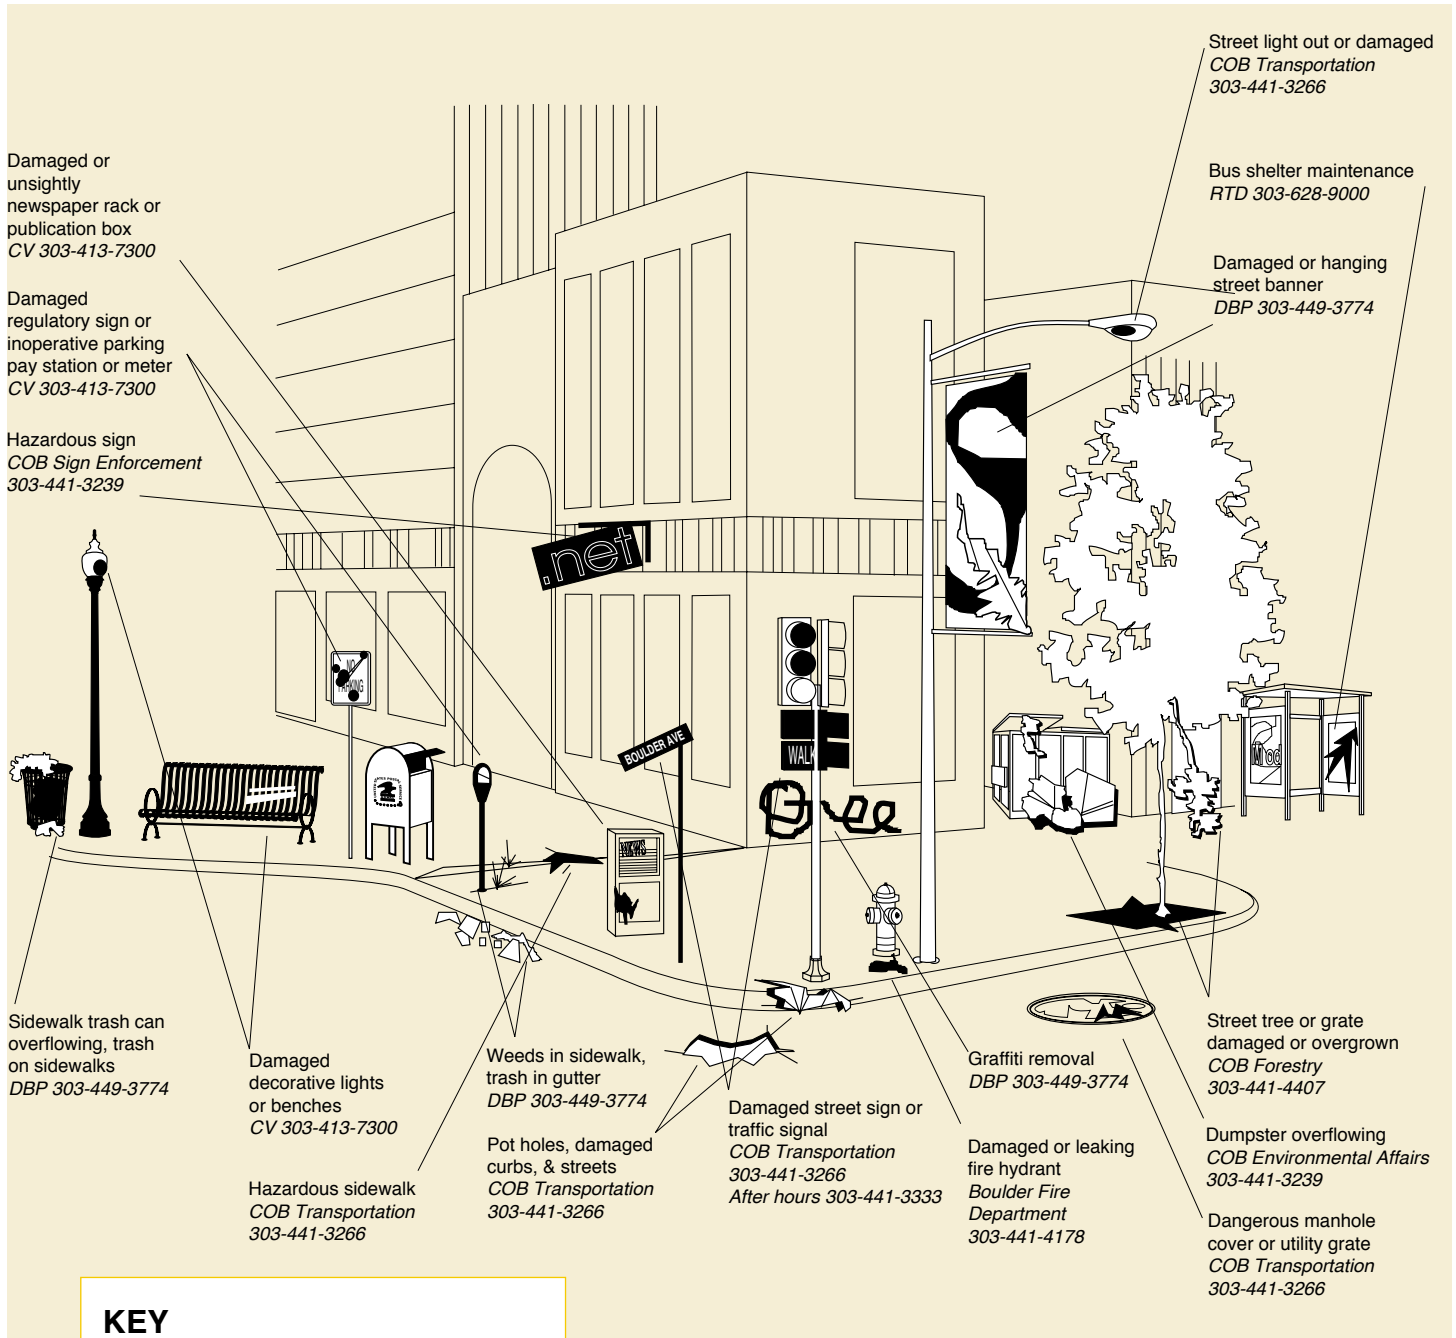

DOWNTOWN MAINTENANCE

Who Is Responsible?

KEY
COB - City of Boulder
DBP - Downtown Boulder Partnership
CV - Community Vitality
RTD - Regional Transportation District

If in doubt about who to contact, call:
City of Boulder Community Vitality at 303-413-7300 or Downtown Boulder Partnership at 303-449-3774.