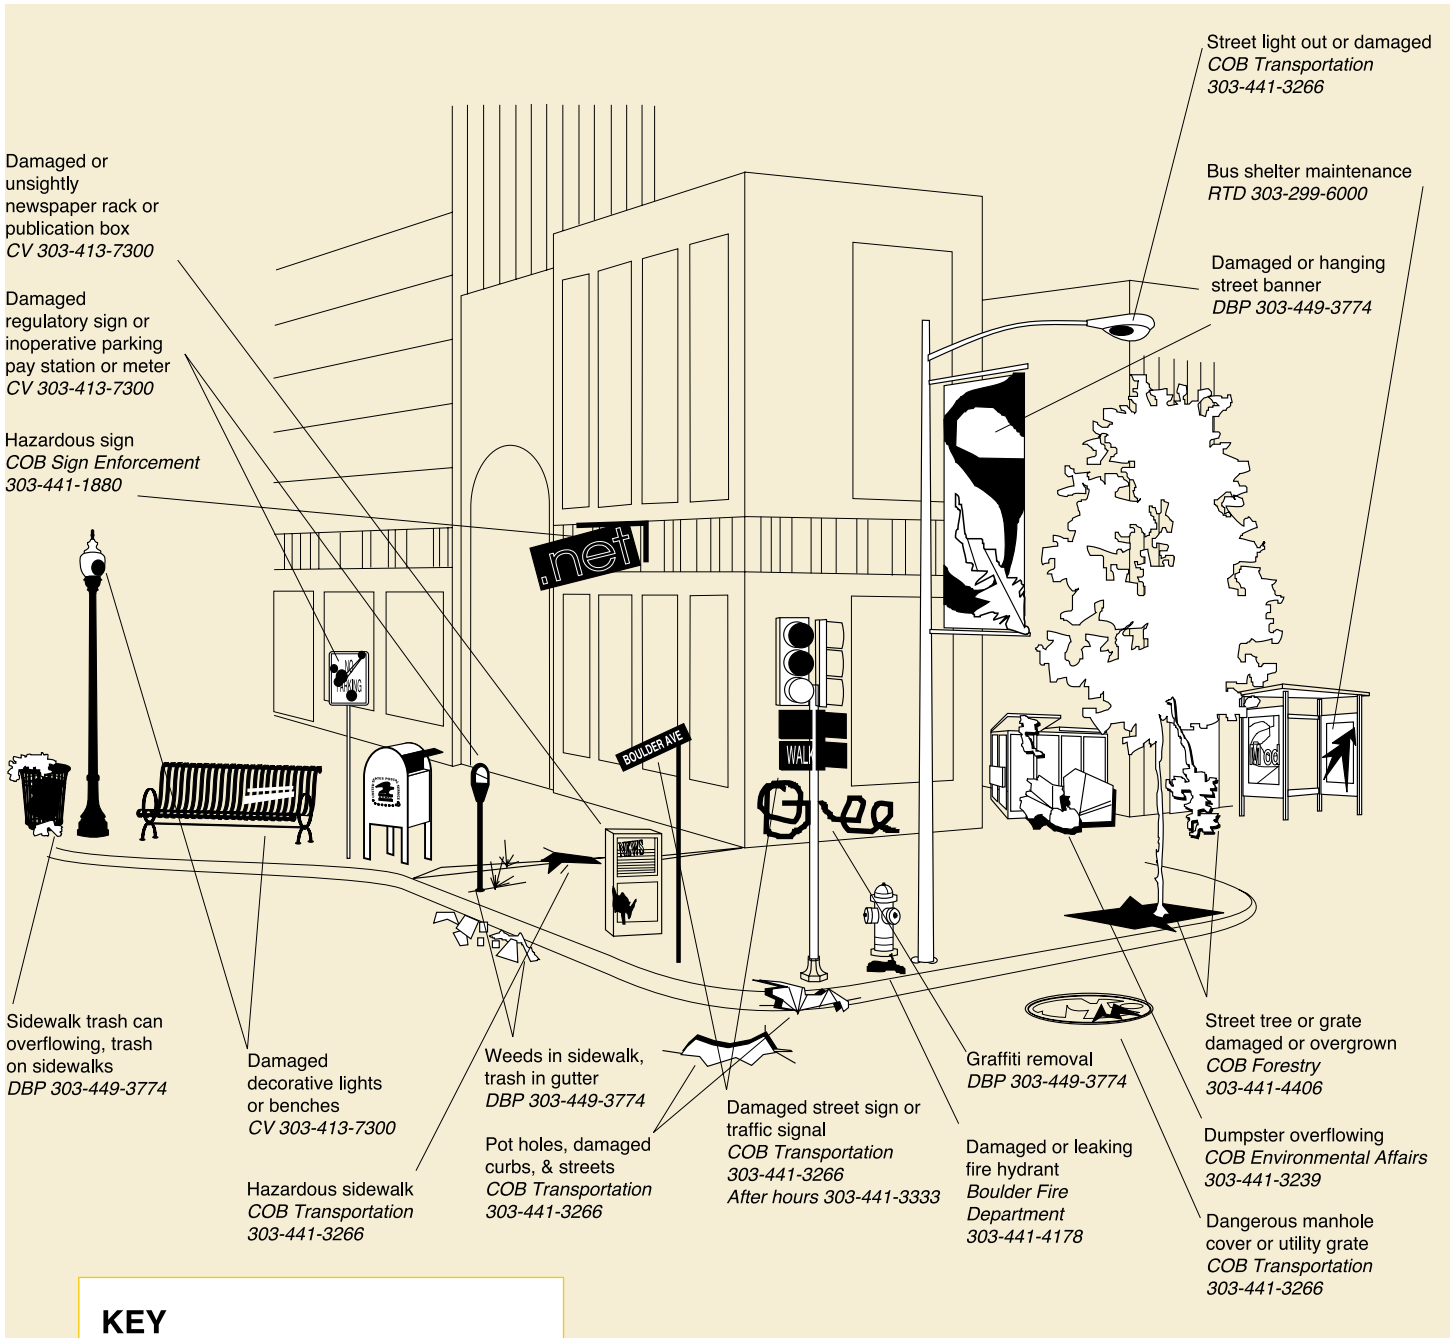

DOWNTOWN MAINTENANCE

Who Is Responsible?

KEY
COB - City of Boulder
DBP - Downtown Boulder Partnership
CV - Community Vitality
RTD - Regional Transportation District

If in doubt about who to contact, call:
City of Boulder Community Vitality at 303-413-7300 or Downtown Boulder Partnership at 303-449-3774.