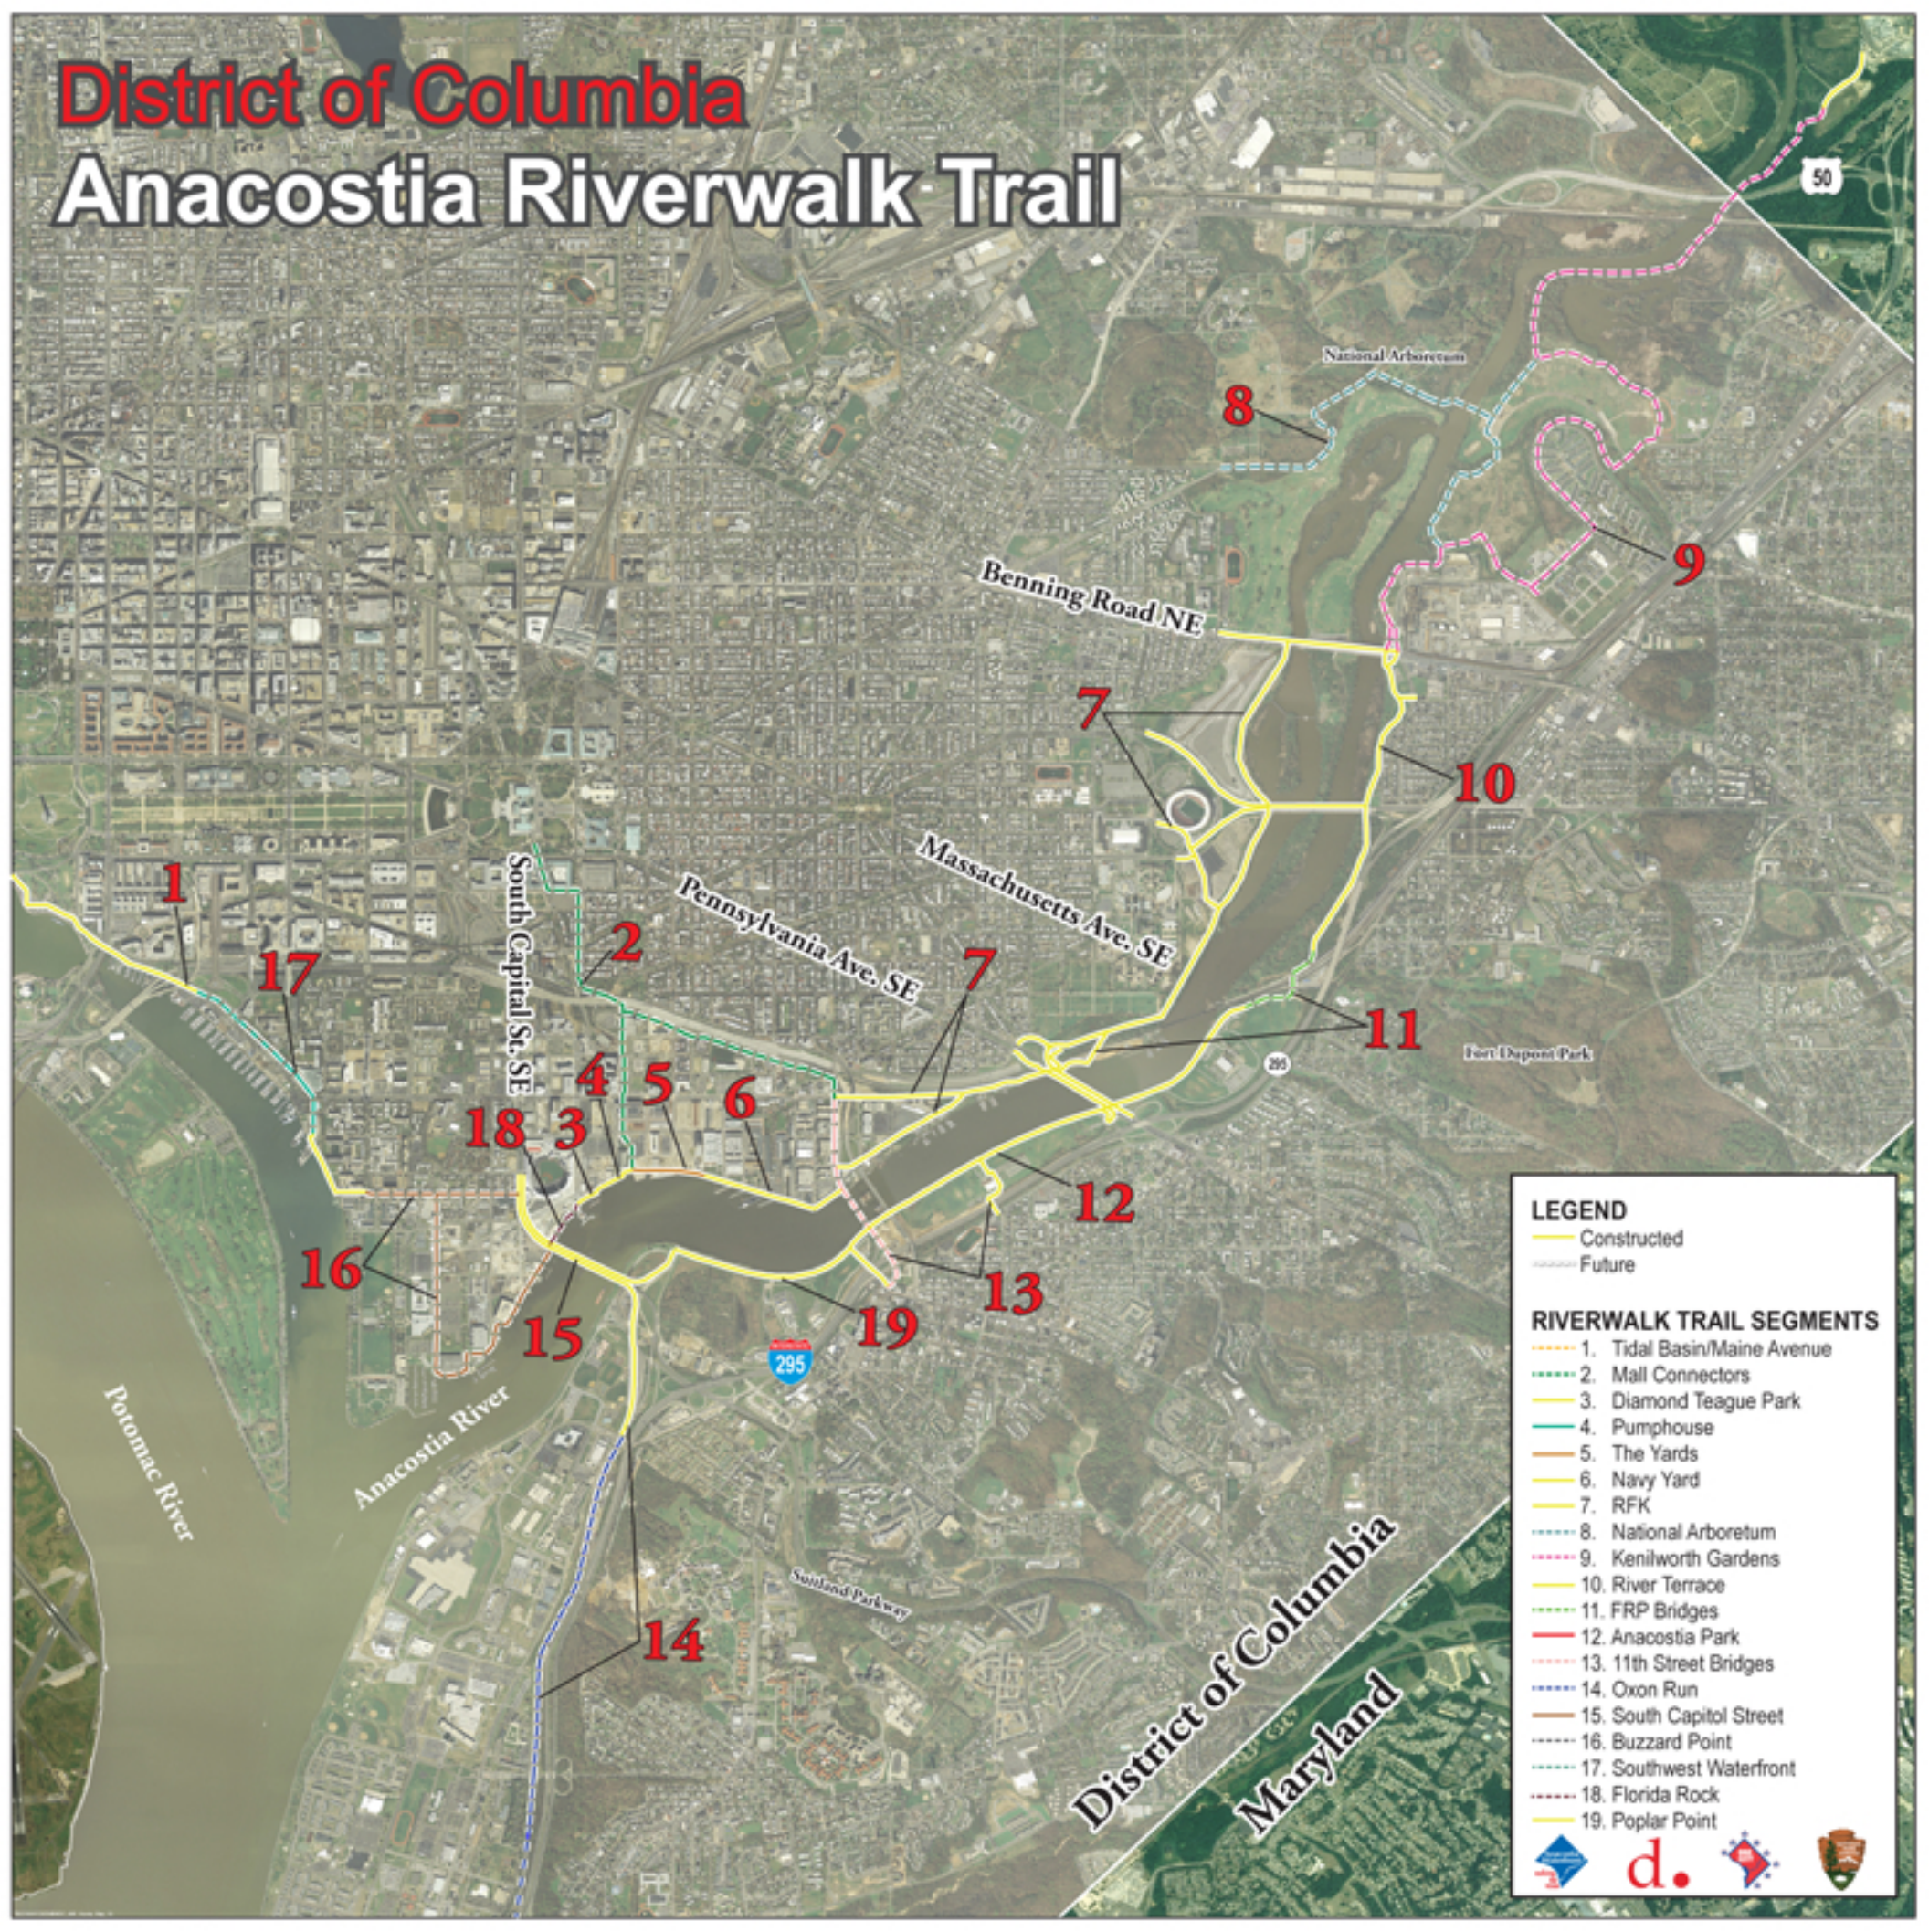

District of Columbia Anacostia Riverwalk Trail

LEGEND

- Constructed
- - - Future

RIVERWALK TRAIL SEGMENTS

- 1. Tidal Basin/Maine Avenue
- 2. Mall Connectors
- 3. Diamond Teague Park
- 4. Pumphouse
- 5. The Yards
- 6. Navy Yard
- 7. RFK
- 8. National Arboretum
- 9. Kenilworth Gardens
- 10. River Terrace
- 11. FRP Bridges
- 12. Anacostia Park
- 13. 11th Street Bridges
- 14. Oxon Run
- 15. South Capitol Street
- 16. Buzzard Point
- 17. Southwest Waterfront
- 18. Florida Rock
- 19. Poplar Point