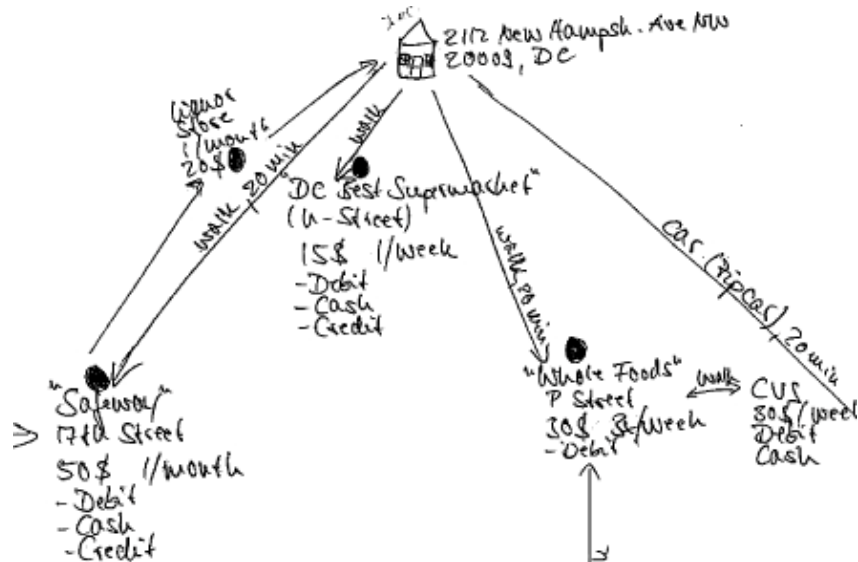

Share Your Mental Map

Sketch out your shopping route to assist in a study about neighborhood retail needs.

Stay for drinks and snacks with your neighbors!

When: Tuesday, July 21 6:30 – 7:00
Wine/Cheese Social until 8:00 pm

Where: Capitol Hill Tower's Lounge

Who: Residents of the Capitol Riverfront

RSVP by Thu, July 16th to rsvp@capitolriverfront.org or (202) 465.7093

Social Compact, a non-profit that breaks down barriers to public investment in underserved urban areas, will be conducting the Mental Mapping study.