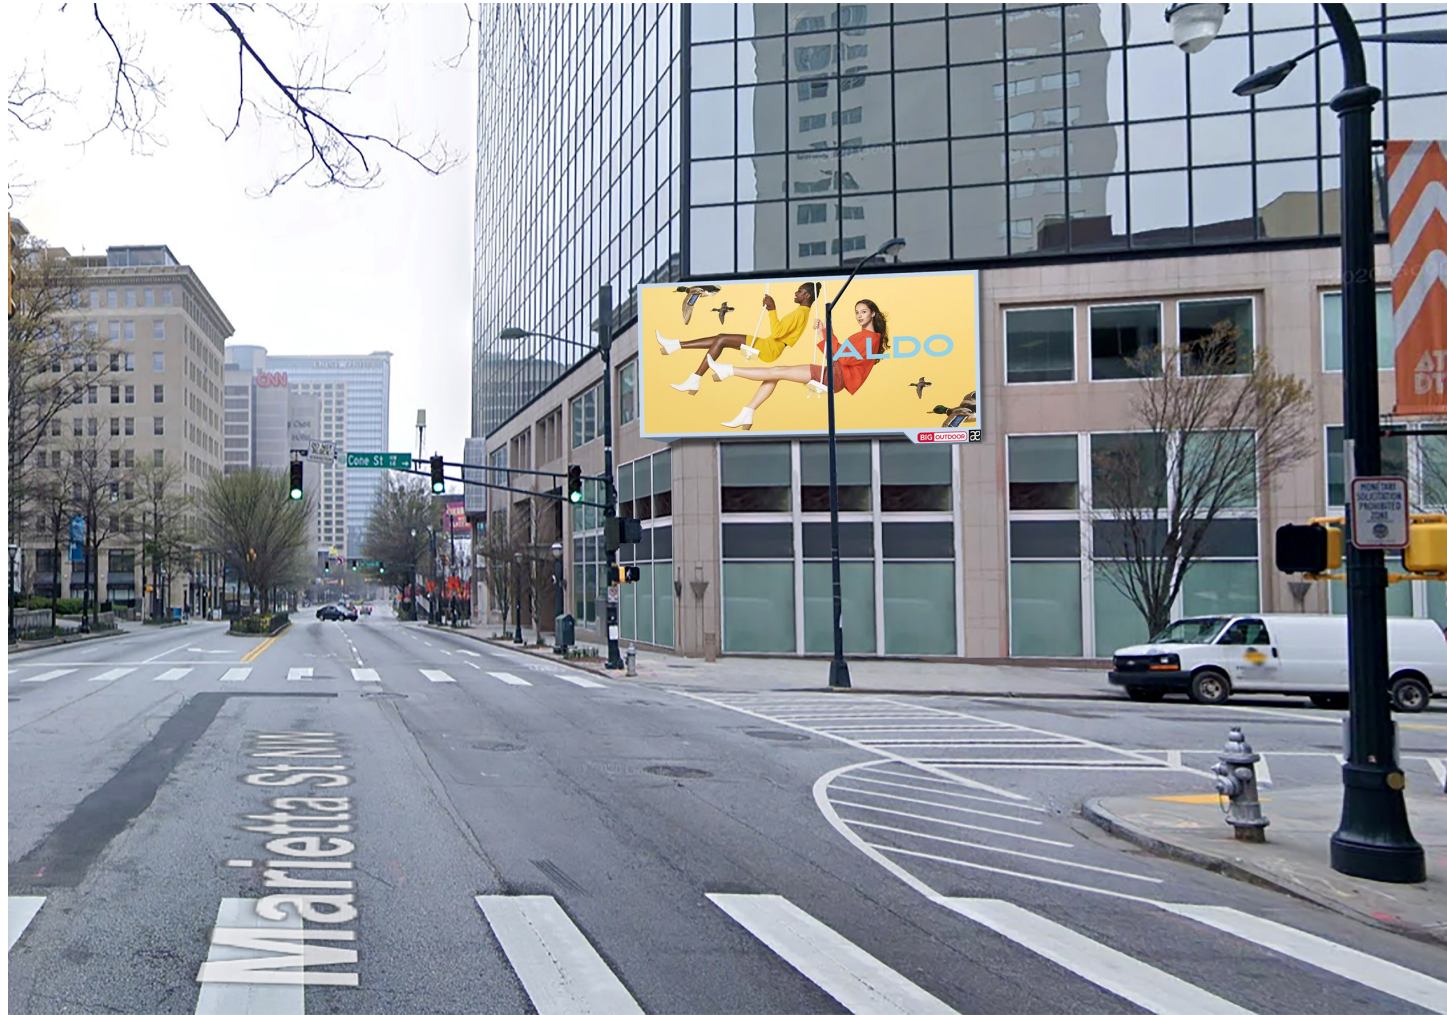

**CONCEPT INFORMATION PACKAGE -101 MARIETTA STREET
CENTENNIAL TOWER- NW CORNER**

Concept Location Map

*indicating the site of the sign concept
in the overall district.*

Physical Address:
101 Marietta Street NW

Parcel Identification Number:
14 007800110567

CONCEPT INFORMATION PACKAGE - 101 MARIETTA STREET
CENTENNIAL TOWER- NW CORNER

Component 1 Architectural Narrative

The new digital display will incorporate a metal mesh return panel similar to the design of the existing digital operating at the corner of Marietta and Ted Turner Drive. The panel will sit in front of a linear tube light that extends diagonally along mesh panel returns on both the north and east facades.

This diagonal line introduces an energetic graphic element referencing the chevron façade feature at 101 Marietta. Conceptually, this light will be a dichroic LED feature and allow for color synchronization with ad content and or the 101 Marietta chevron lighting. This lighting feature against the massed backdrop of a metal mesh will provide an artistic enhancement to the digital media.