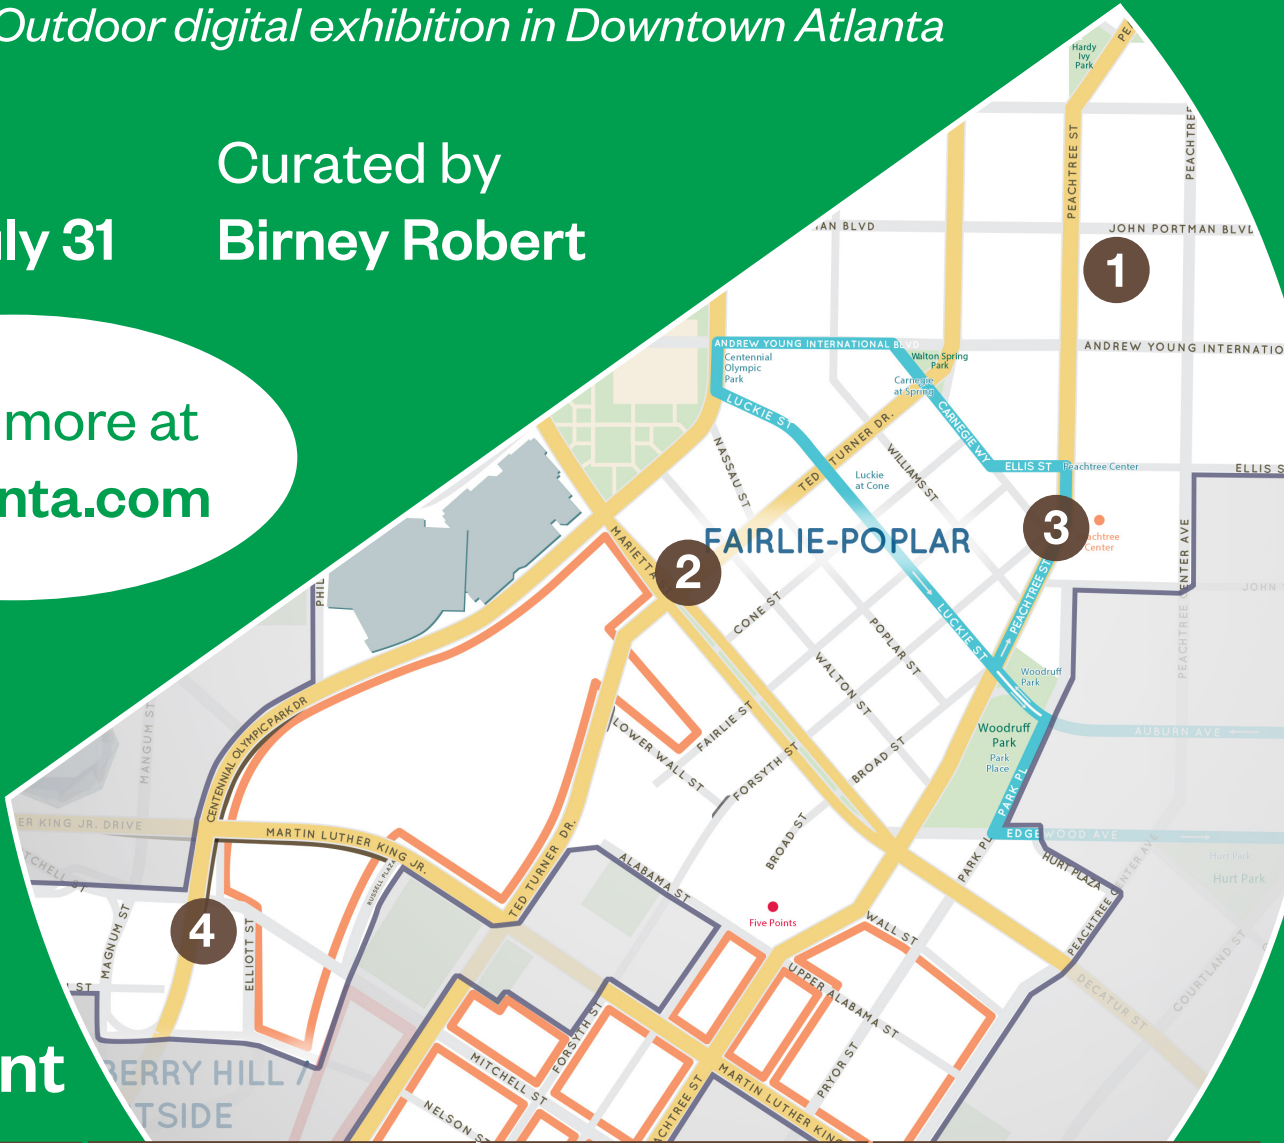

SPECIAL DISPLAY: ON JUNE 15TH, VIEW THE FEATURED ARTWORK UNINTERRUPTED ON ALL THREE SIGNS FROM 4:30 PM – 6:00 PM.

Extension of Nature

Outdoor digital exhibition in Downtown Atlanta

On display
June 1 - July 31

Curated by
Birney Robert

Learn more at
aeatlanta.com

Artwork Placement

235 Peachtree St
Supratim Pait

101 Marietta St
Pam Longobardi
Bojana Ginn
Kevin Beasley

140 Peachtree St NE
Iman Person
Peter Bahouth
Mark Leibert

89 Cent. Olympic Park Dr
Chanell Angeli
Daniel Phelps
Inspired Action Design

Artwork rotates between commercial content.