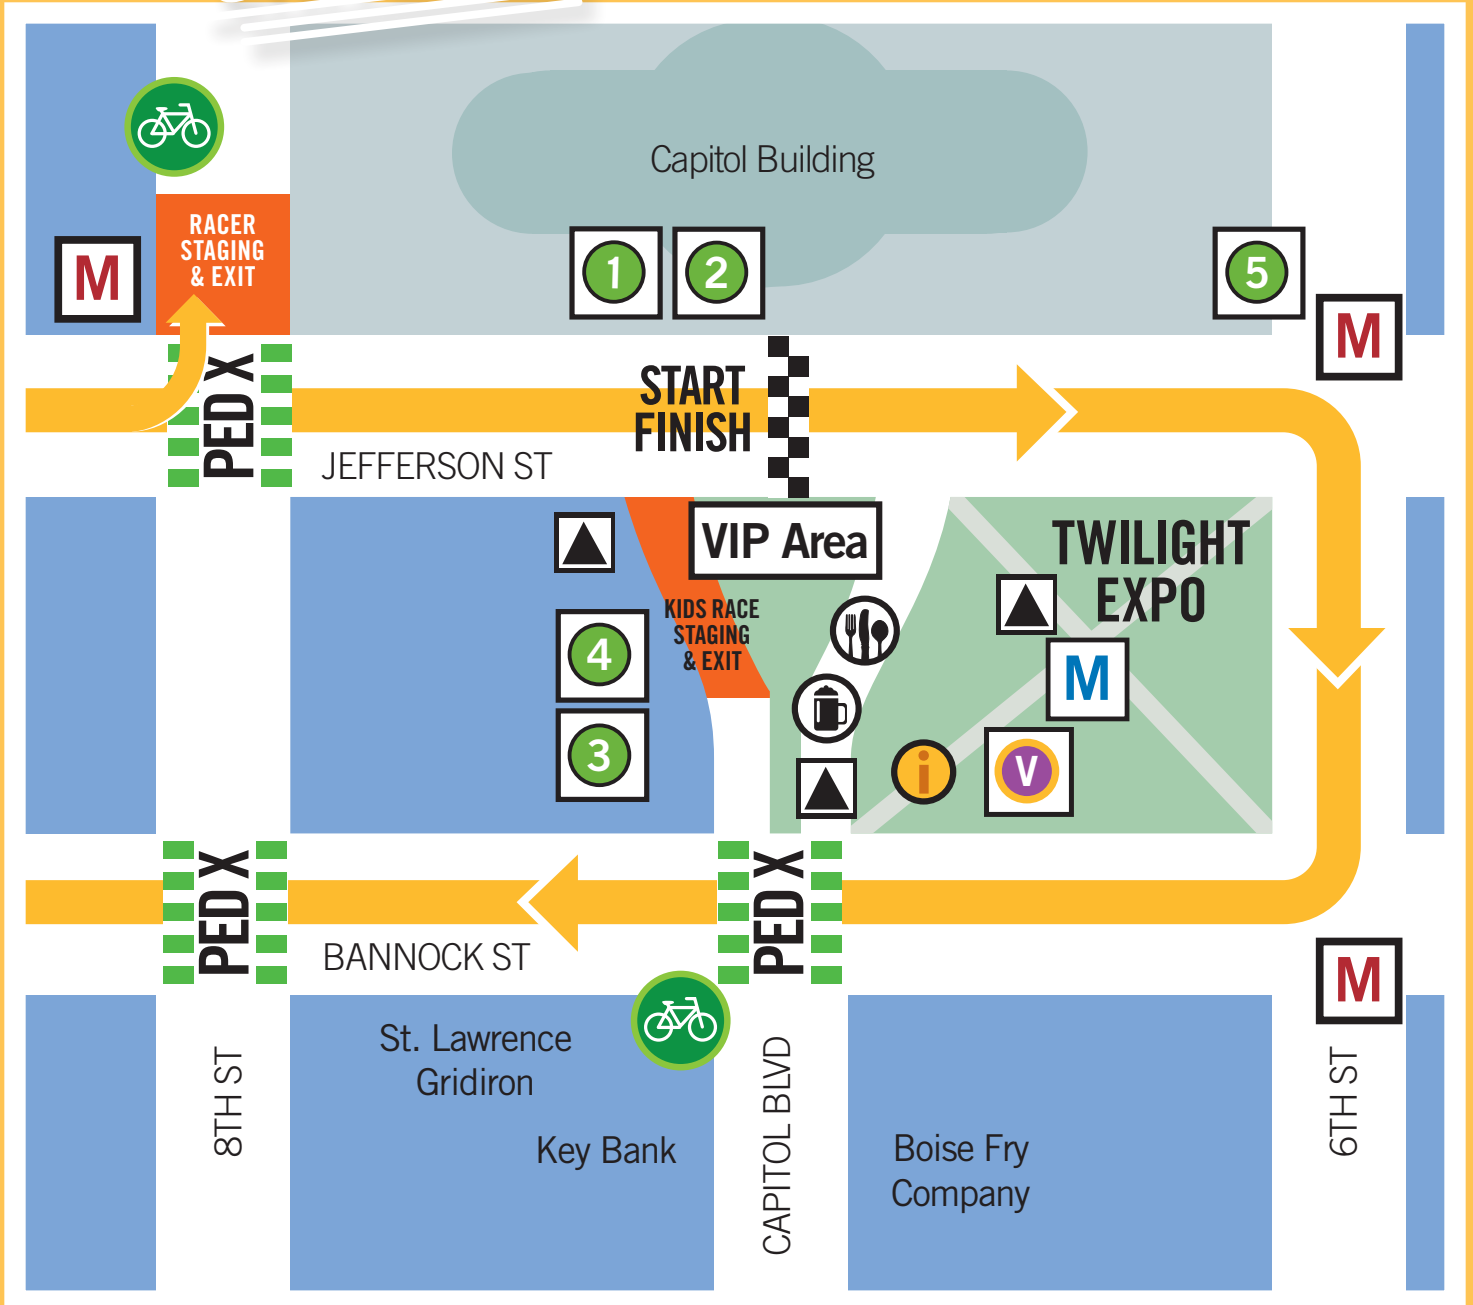

TWILIGHT CRITERIUM

SATURDAY, JULY 10, 2021
DOWNTOWN BOISE

MAP KEY

- ① Race Day Registration
- ② Announcer's Trailer
- ③ Kristin Armstrong Autograph Canopy
- ④ Kids' Ride Registration
- ⑤ Bike Repair
- M Medical Canopy

- ▲ Port-A-Potties
- 🚲 Bicycle Parking

TWILIGHT EXPO

- V Volunteer Check-in
- i Information / Tokens
- M Public Medical Canopy / First Aid

For additional event information please visit us online:
boisewilghtcriterium.com