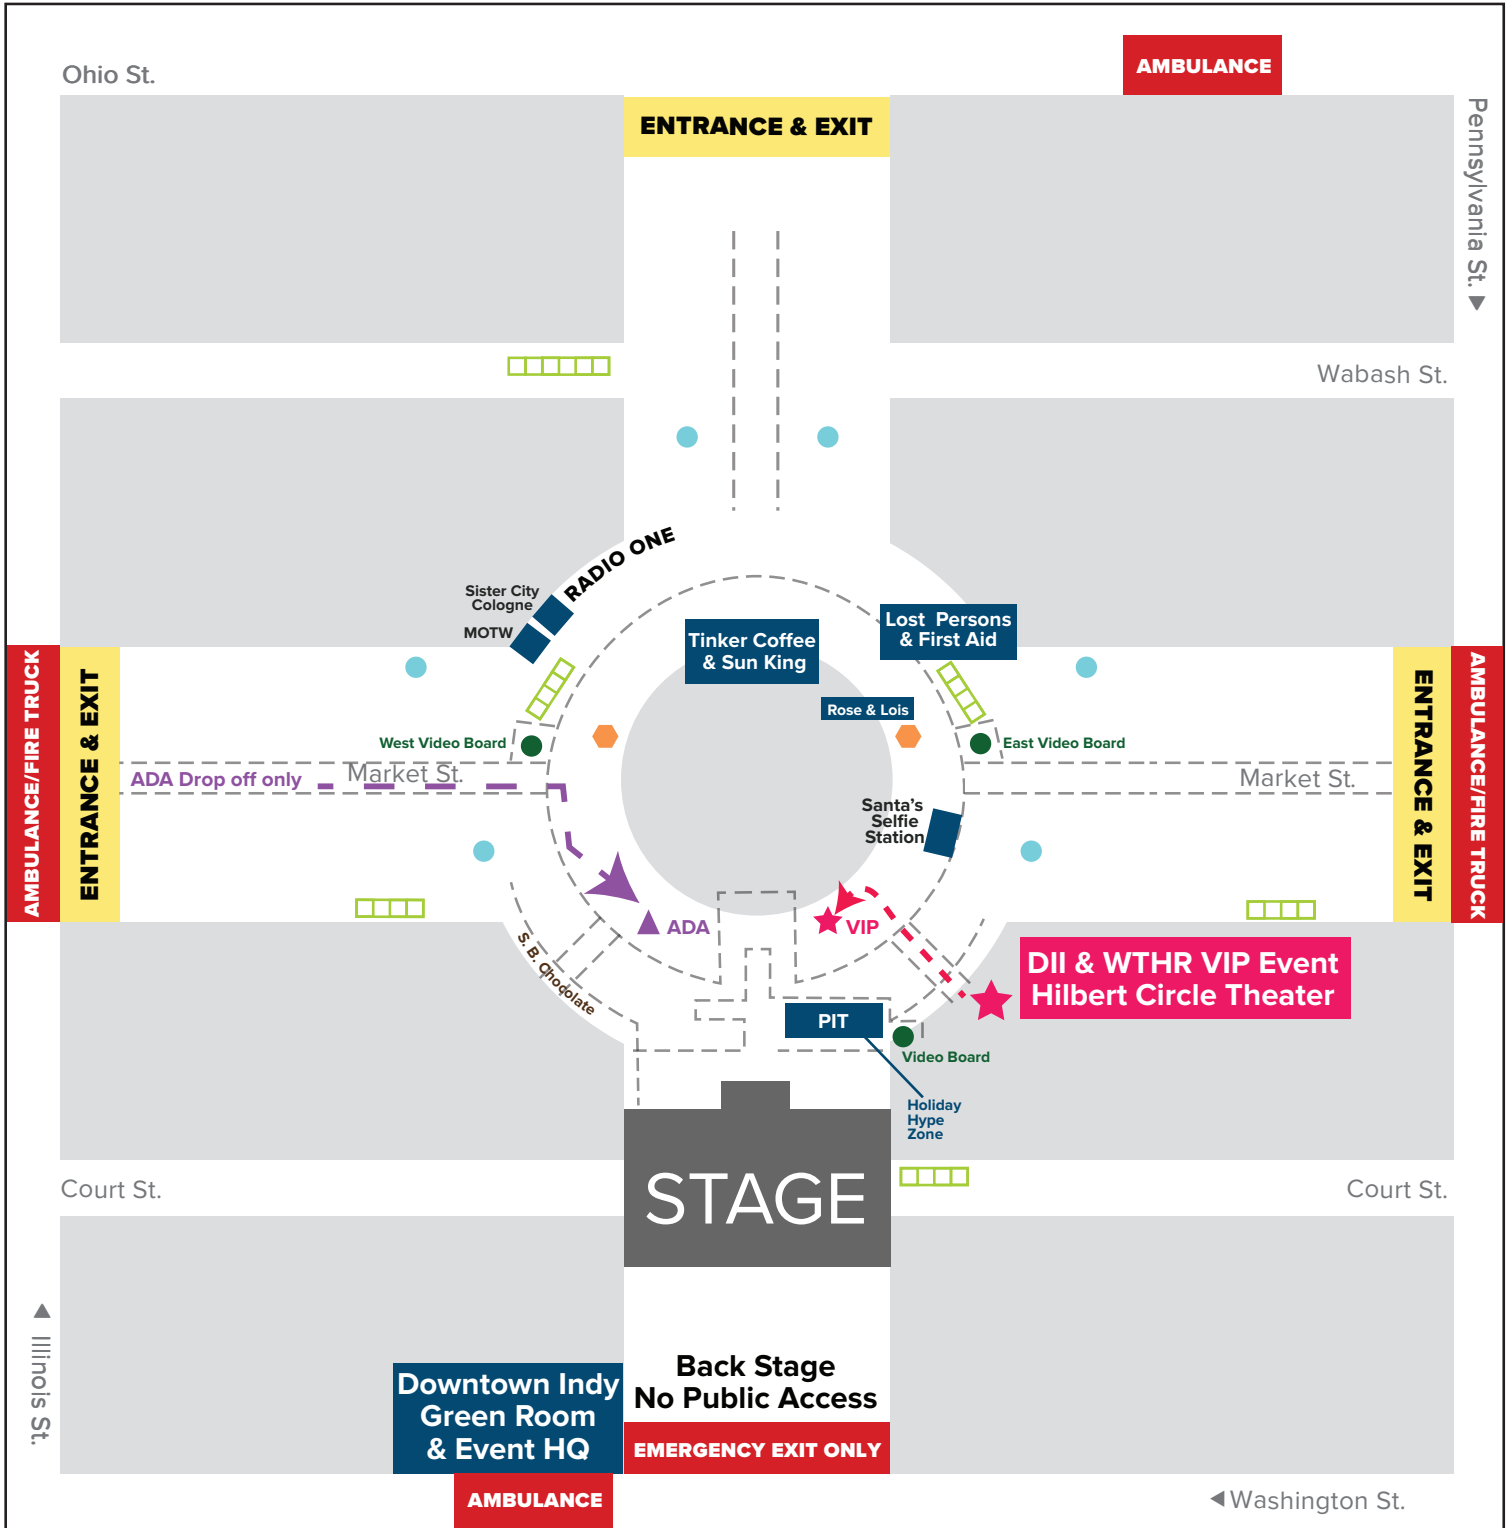

# EVENT MAP

**LEGEND**

- Viewing Plaza
- Bike Rack
- ★ VIP
- Portalets
- ▲ ADA
- Roamers
- Directional Volunteers

**PROHIBITED ITEMS INCLUDE:**  
 POP UP TENTS • CHAIRS • COOLERS • BICYCLES • SCOOTERS • ANIMALS (SERVICE ANIMALS ARE PERMITTED)