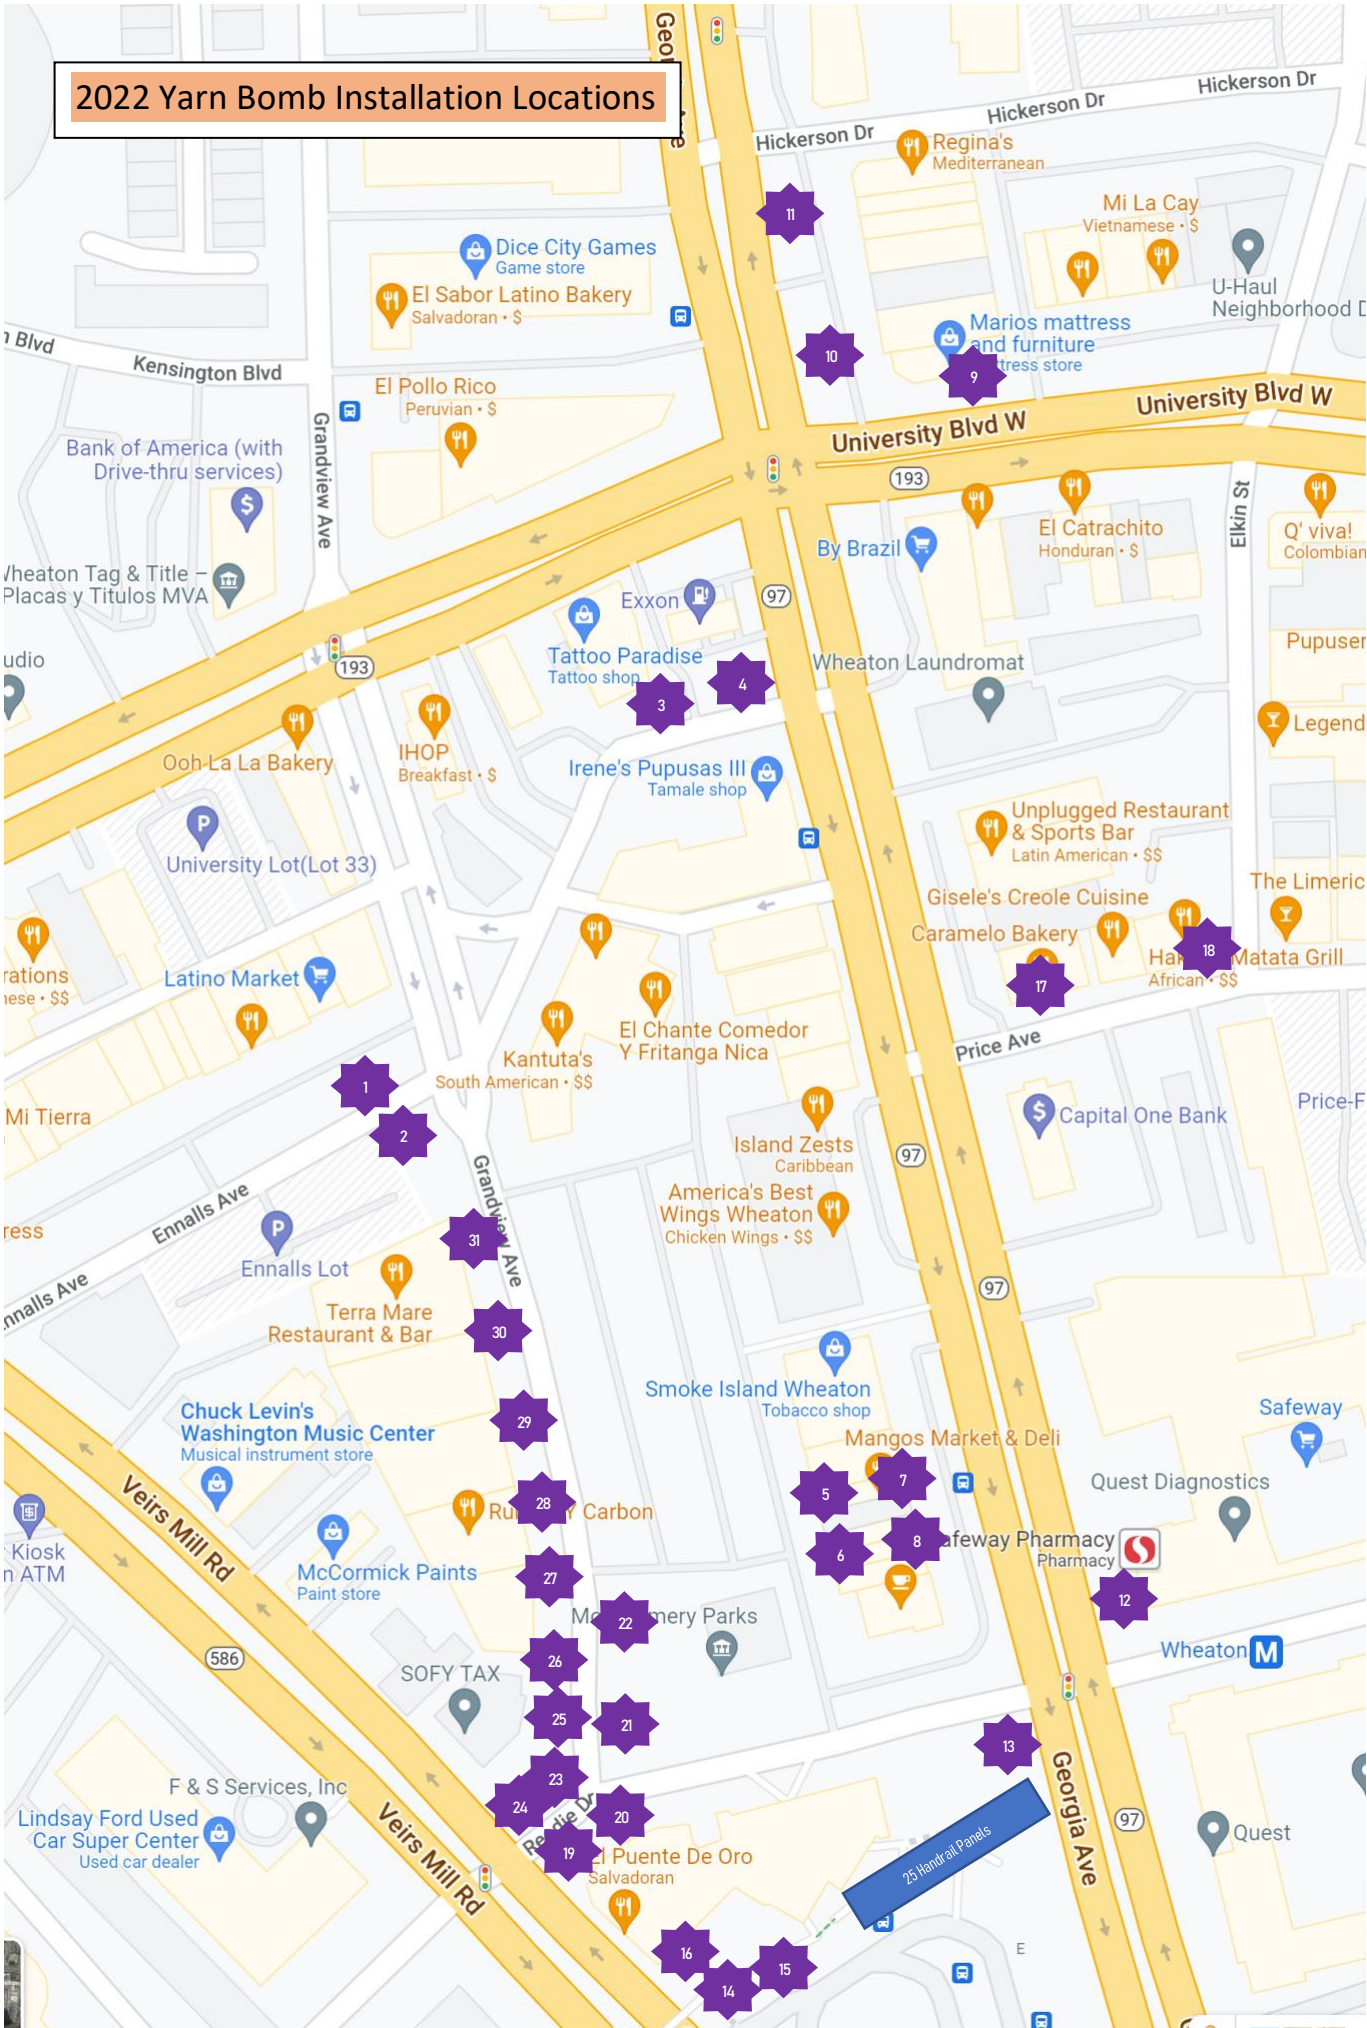

2022 Yarn Bomb Installation Locations

 Purple stars are Narrow Lamp Posts (18inches X 5feet): Black lamp posts with LED lights and a hat shaped cover. The Wheaton banners are installed on these lamp posts. Image example is below

 Blue rectangle is the Handrail Panels (45inches X 30inches). These are hung with a narrow 44" PVC pipe to keep the top of the panel straight between upright posts of the Metro ramp handrails. The panels are installed with medium to large Zip Ties. The panels are draped on the outside of the ramp handrails, so the entire panel is outside the wire and metal handrails. There has been one incident in all the years of the Yarn Bomb of vandalism to these Handrail Panels. Two were lost due to fire in 2022 during installation season (summer). Due to this it was decided to attempt to do large installation events and to attempt to educate the community about the Yarn Bomb more during those times. Also, it was decided to keep the Handrail Panels off of the entry and exit sections of the ramp.