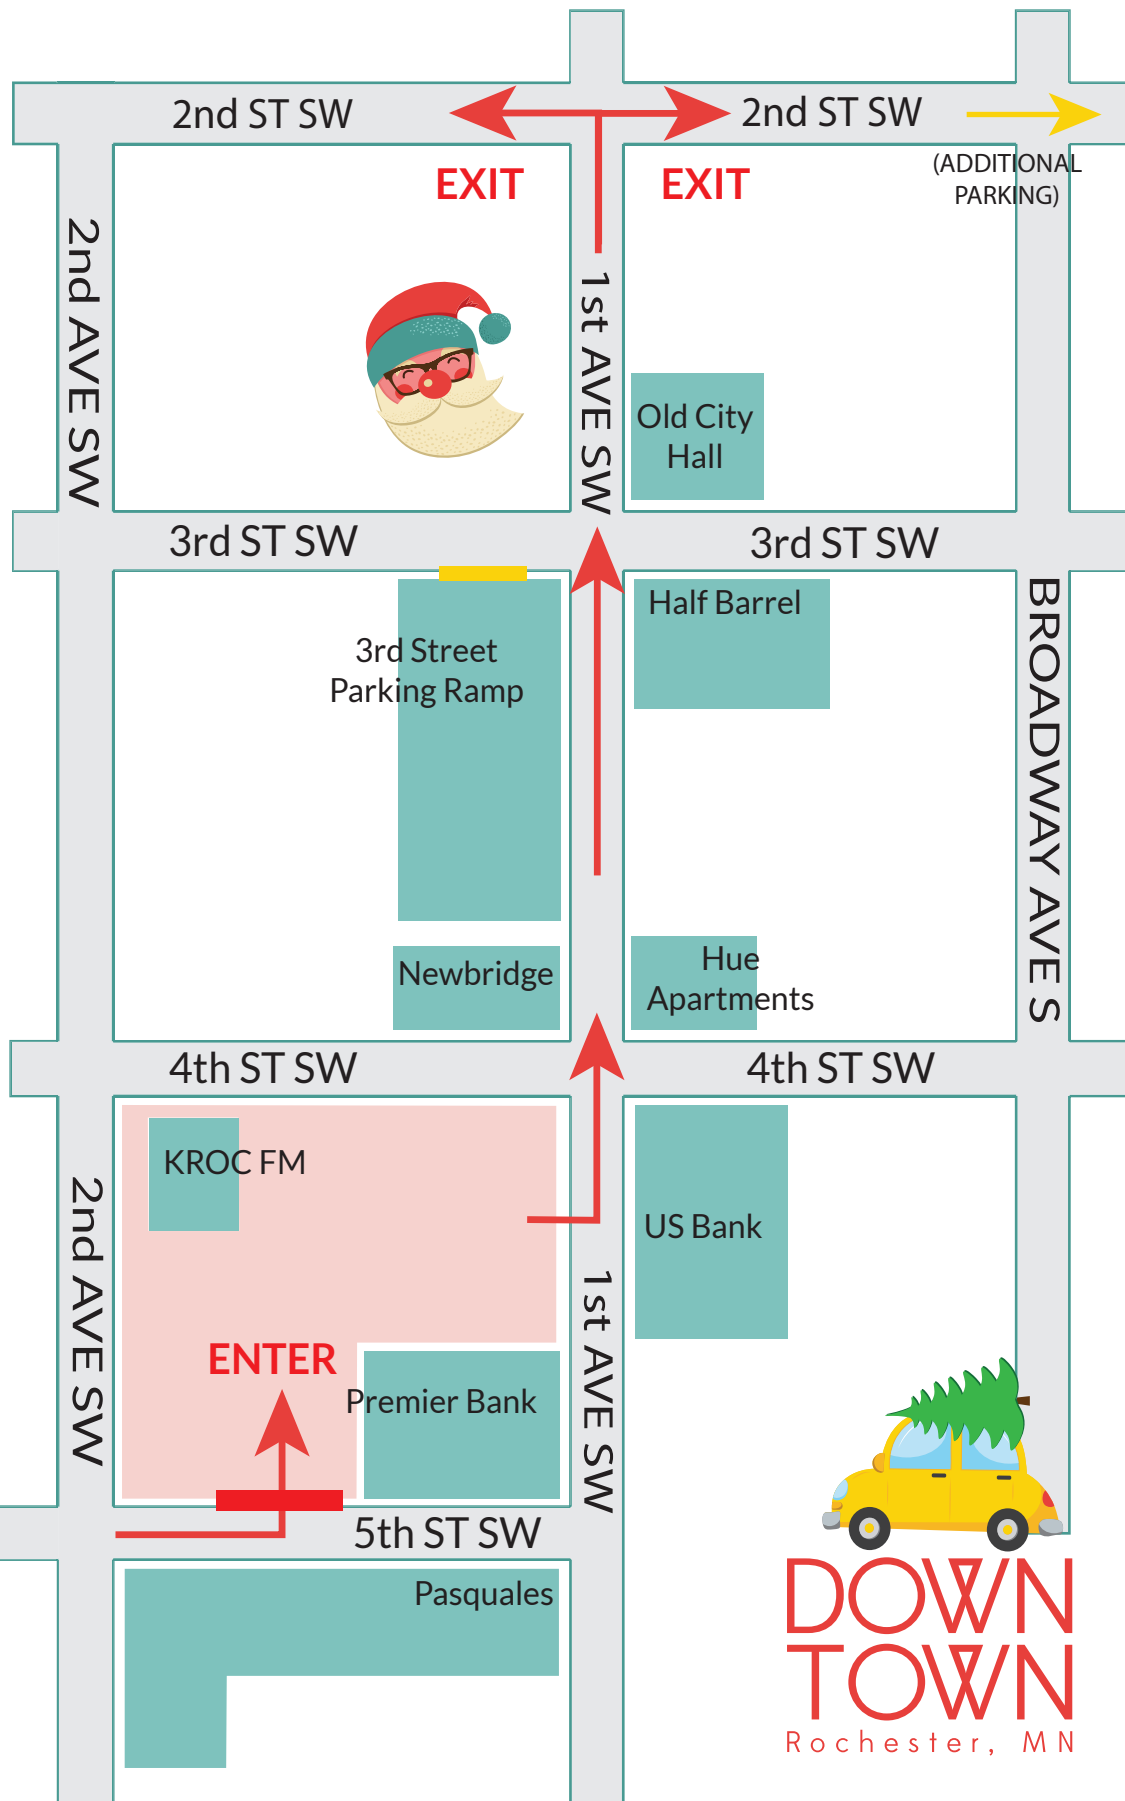

# Drive Through Parade

Here Comes Santa Claus

- Parade Entrance
- Parade Line-up
- Parade Route
- Parking Ramp Entrance

The 1st St Parking Ramp and 2nd St Parking Ramp main entrances are off of 2nd St SE.

**DOWN TOWN**  
Rochester, MN