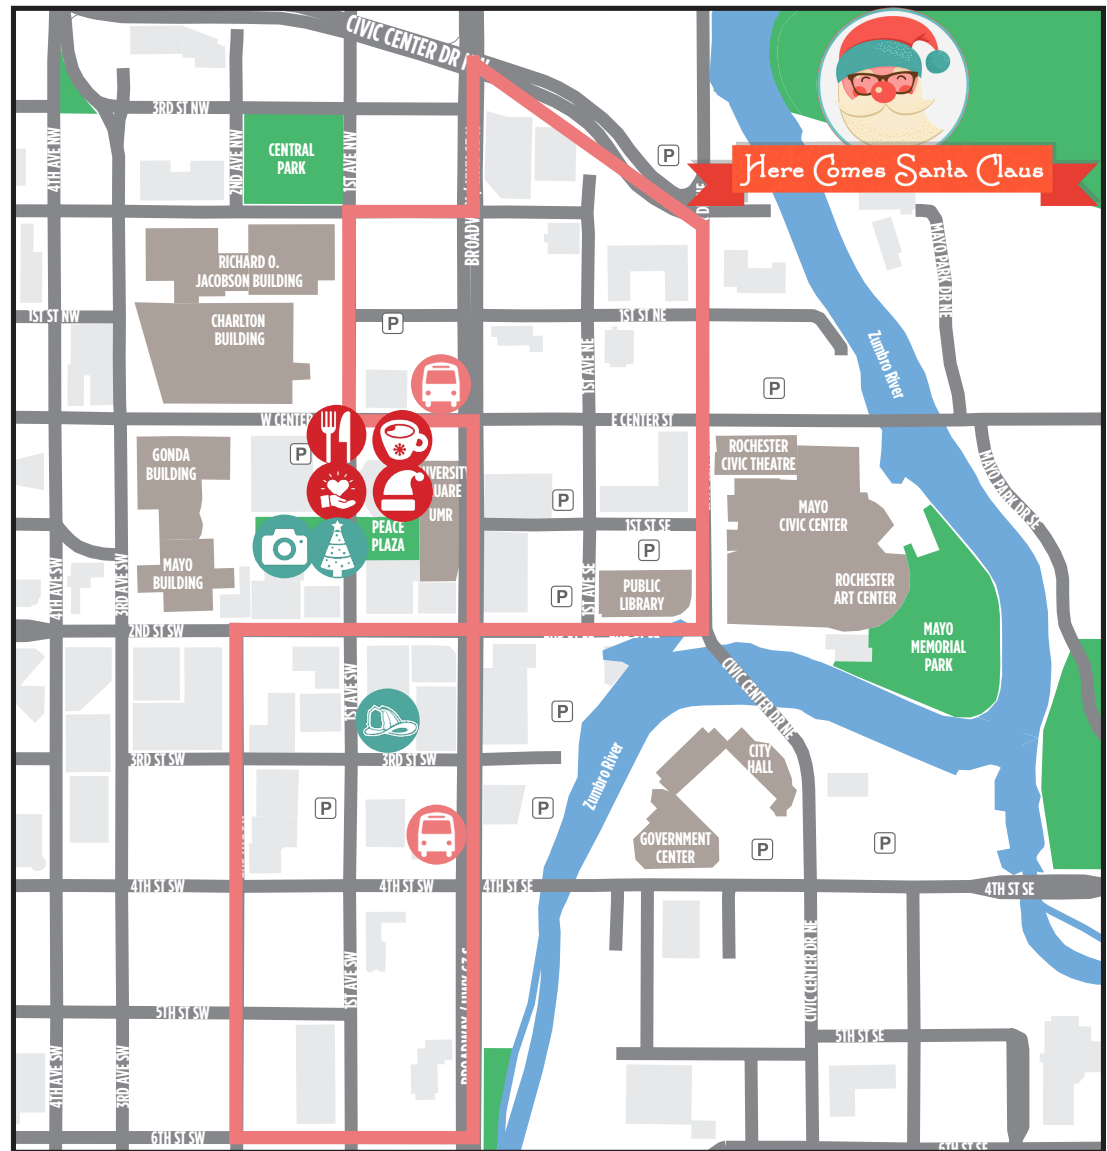

Here Comes Santa Claus

Downtown Rochester

4 to 8 p.m., Friday, November 26

Santa's Magical Workshop

4 to 6 p.m. | Historic Chateau Theatre
Featuring: Craft, music, 5 p.m. story time with Mrs. Claus, cookies, and hot cocoa

Altra Federal Credit Union Drive for the Kids

4 to 8 p.m. | Peace Plaza
Donate new/gently used blankets, stuffed animals, sports items, and/or art supplies

Trolley Rides

4 to 6 p.m. | Routes throughout downtown for viewing Hiawatha Homes' Festival of Trees

Food by Olde Brick House

4 to 8 p.m. | Peace Plaza
Menu for cash purchase: Pretzels, beer cheese soup, bangers on a stick, Irish coffee, cider, and mulled wine

Santa's Rescue

6 to 6:30 p.m. | Residences of Old City Hall

Tree Lighting

6:30 p.m. | Peace Plaza
Caroling by Rochester Symphony Chorale

Photos with Santa and Games

6:45 to 8 p.m. | Peace Plaza

Cookies and Hot Cocoa

6:45 to 8 p.m. | Historic Chateau Theatre

PRESENTED BY:

DOWNTOWN
Rochester, Minnesota

Altra
Federal Credit Union

IN PARTNERSHIP WITH:

T-Mobile

METRONET
Fiber Optic Internet, TV and Phone