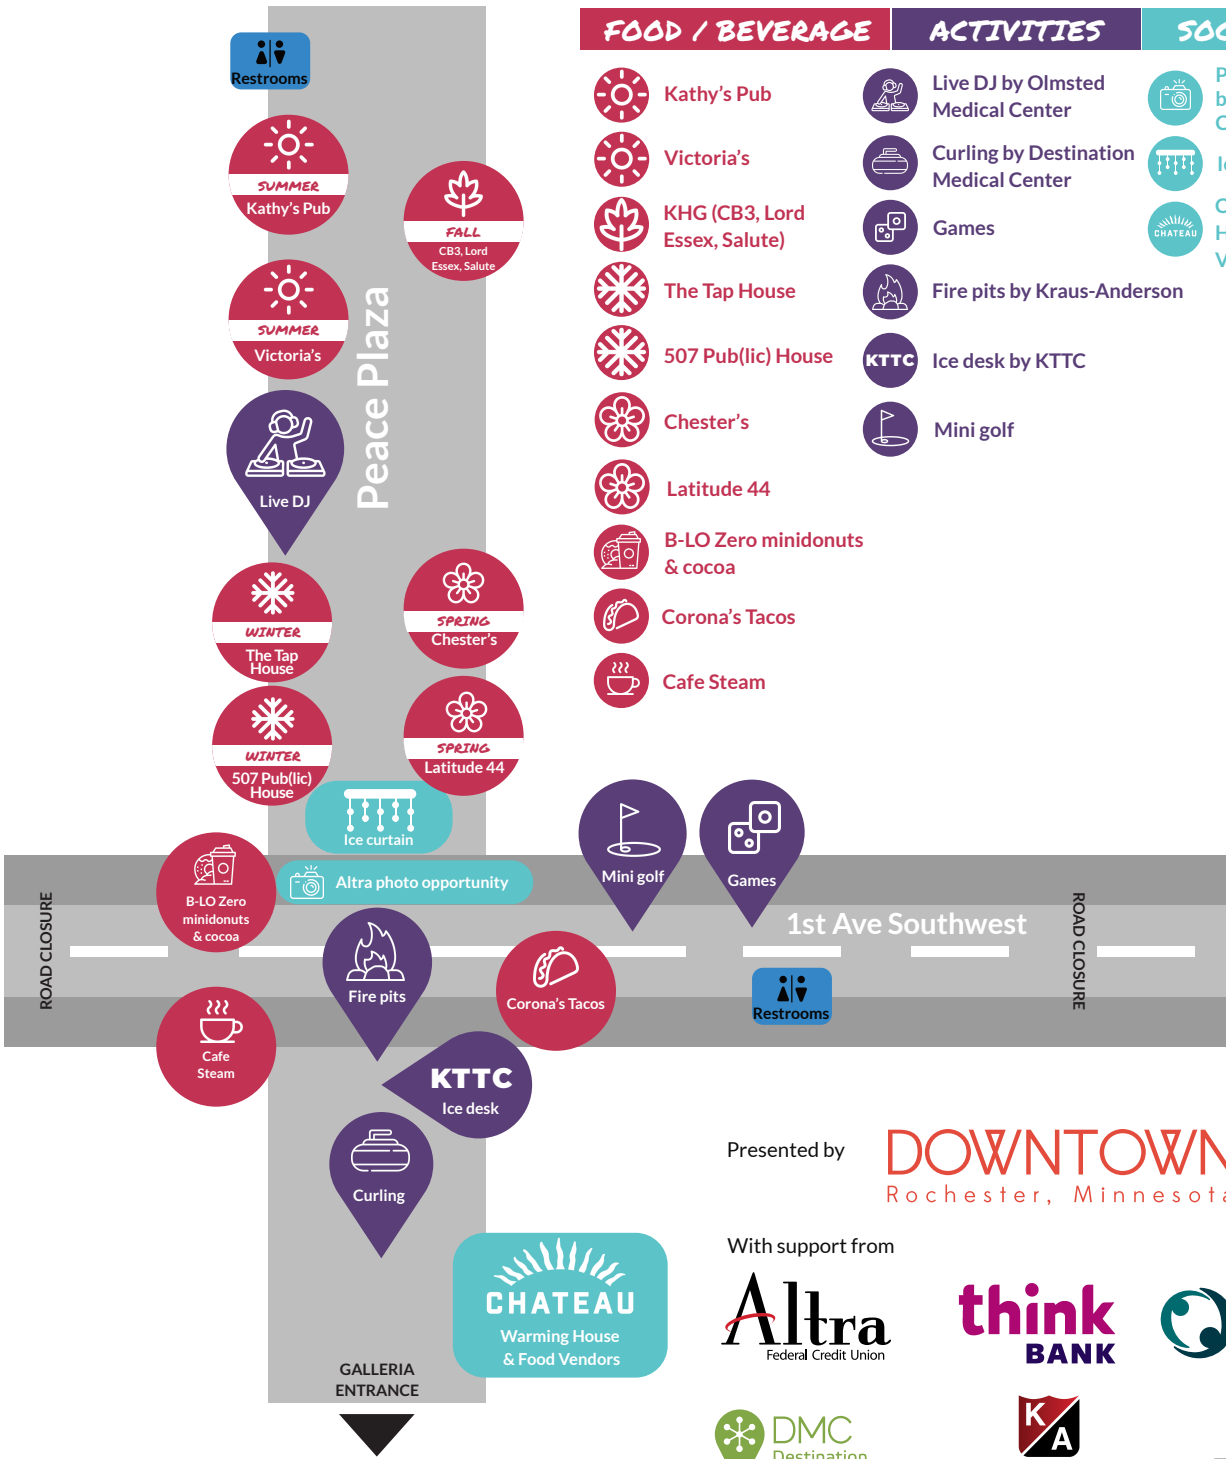

# SOCIAL-ICE

FOOD / BEVERAGE	ACTIVITIES	SOCIAL-ICE
-----------------	------------	------------

- |                               |                                       |   |
|-------------------------------|---------------------------------------|---|
| Kathy's Pub                   | Live DJ by Olmsted Medical Center     | Photo booth by Altra Federal Credit Union |
| Victoria's                    | Curling by Destination Medical Center | Ice curtain                               |
| KHG (CB3, Lord Essex, Salute) | Games                                 | Chateau Warming House & Food Vendors      |
| The Tap House                 | Fire pits by Kraus-Anderson           |   |
| 507 Pub(lic) House            | Ice desk by KTTC                      |   |
| Chester's                     | Mini golf                             |   |
| Latitude 44                   |                                       |   |
| B-LO Zero minidonuts & cocoa  |                                       |   |
| Corona's Tacos                |                                       |   |
| Cafe Steam                    |                                       |   |

Presented by **DOWNTOWN**  
Rochester, Minnesota

With support from

#SOCIALICE