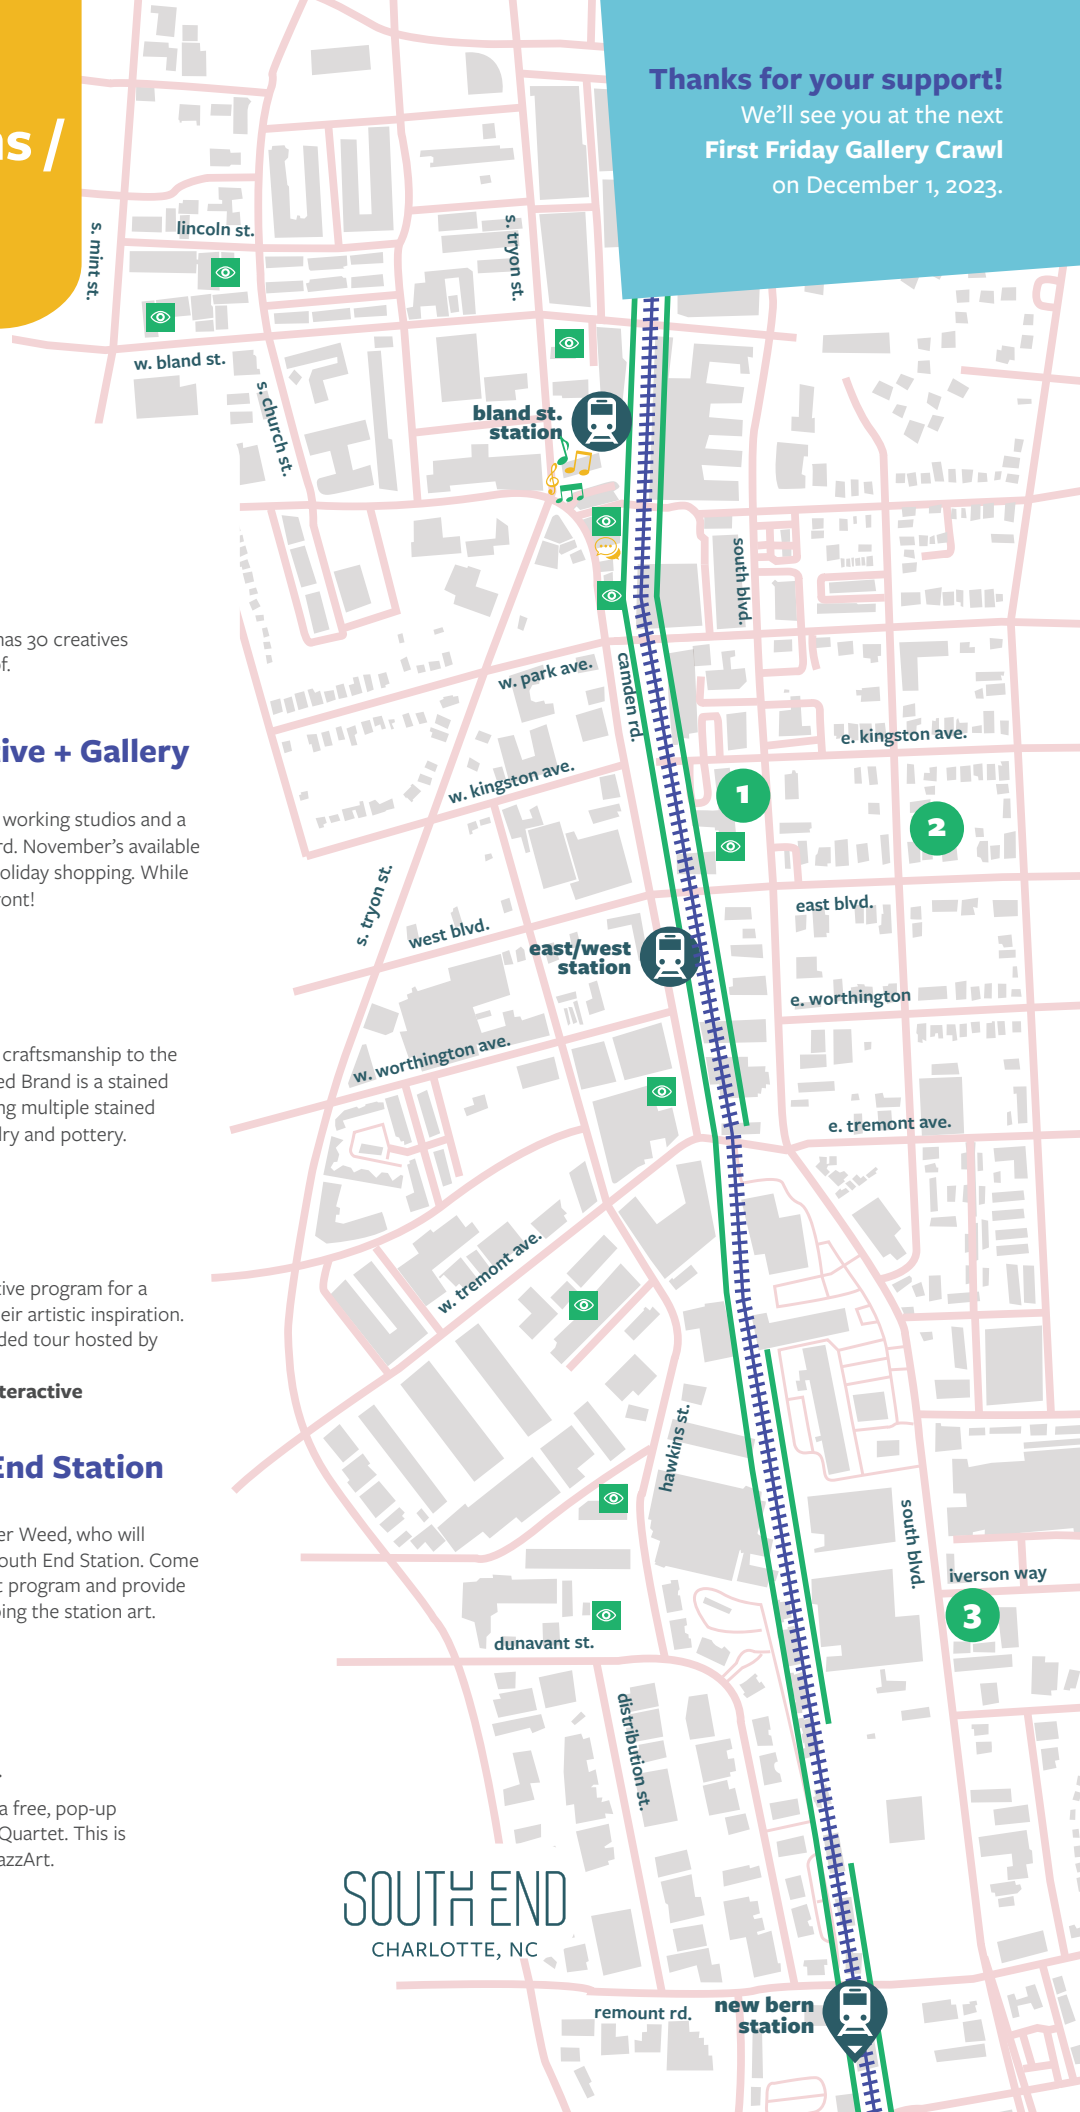

studioworksgallery.com

3 Shed Brand Studio

216 Iverson Way | 5:30 – 8:30 p.m.

Shed Brand Studio has been offering its premier craftsmanship to the Charlotte area and beyond for over 50 years. Shed Brand is a stained glass and custom door studio. They will be hosting multiple stained glasspieces on display, as well as handmade jewelry and pottery.

shedbrandstudios.com

South End Interactive

Self-guided tour

Interact with 10 murals in the South End Interactive program for a behind-the-scenes video about the artists and their artistic inspiration. Follow [@ArtWalksCLT](https://twitter.com/ArtWalksCLT) to join an upcoming guided tour hosted by Anne Lowe and a local artist.

southendclt.org/things-to-do/south-end-interactive

Meet the Artist for South End Station

Urban Design Center | 5:30 – 7 p.m.

Community members can meet artist Christopher Weed, who will incorporate art into the future LYNX Blue Line South End Station. Come learn more about the artist and the Art in Transit program and provide valuable feedback the artist will utilize in developing the station art.

southendclt.org/events/first-friday

Ride with the Music at Bland Street Station

LYNX Blue Line Bland Street Station | 5– 7 p.m.

Stop by LYNX Blue Line Bland Street Station for a free, pop-up concert featuring jazz music by the Geoff Clapp Quartet. This is a partnership between CATS Art in Transit and JazzArt.

southendclt.org/events/first-friday

SOUTH END
CHARLOTTE, NC