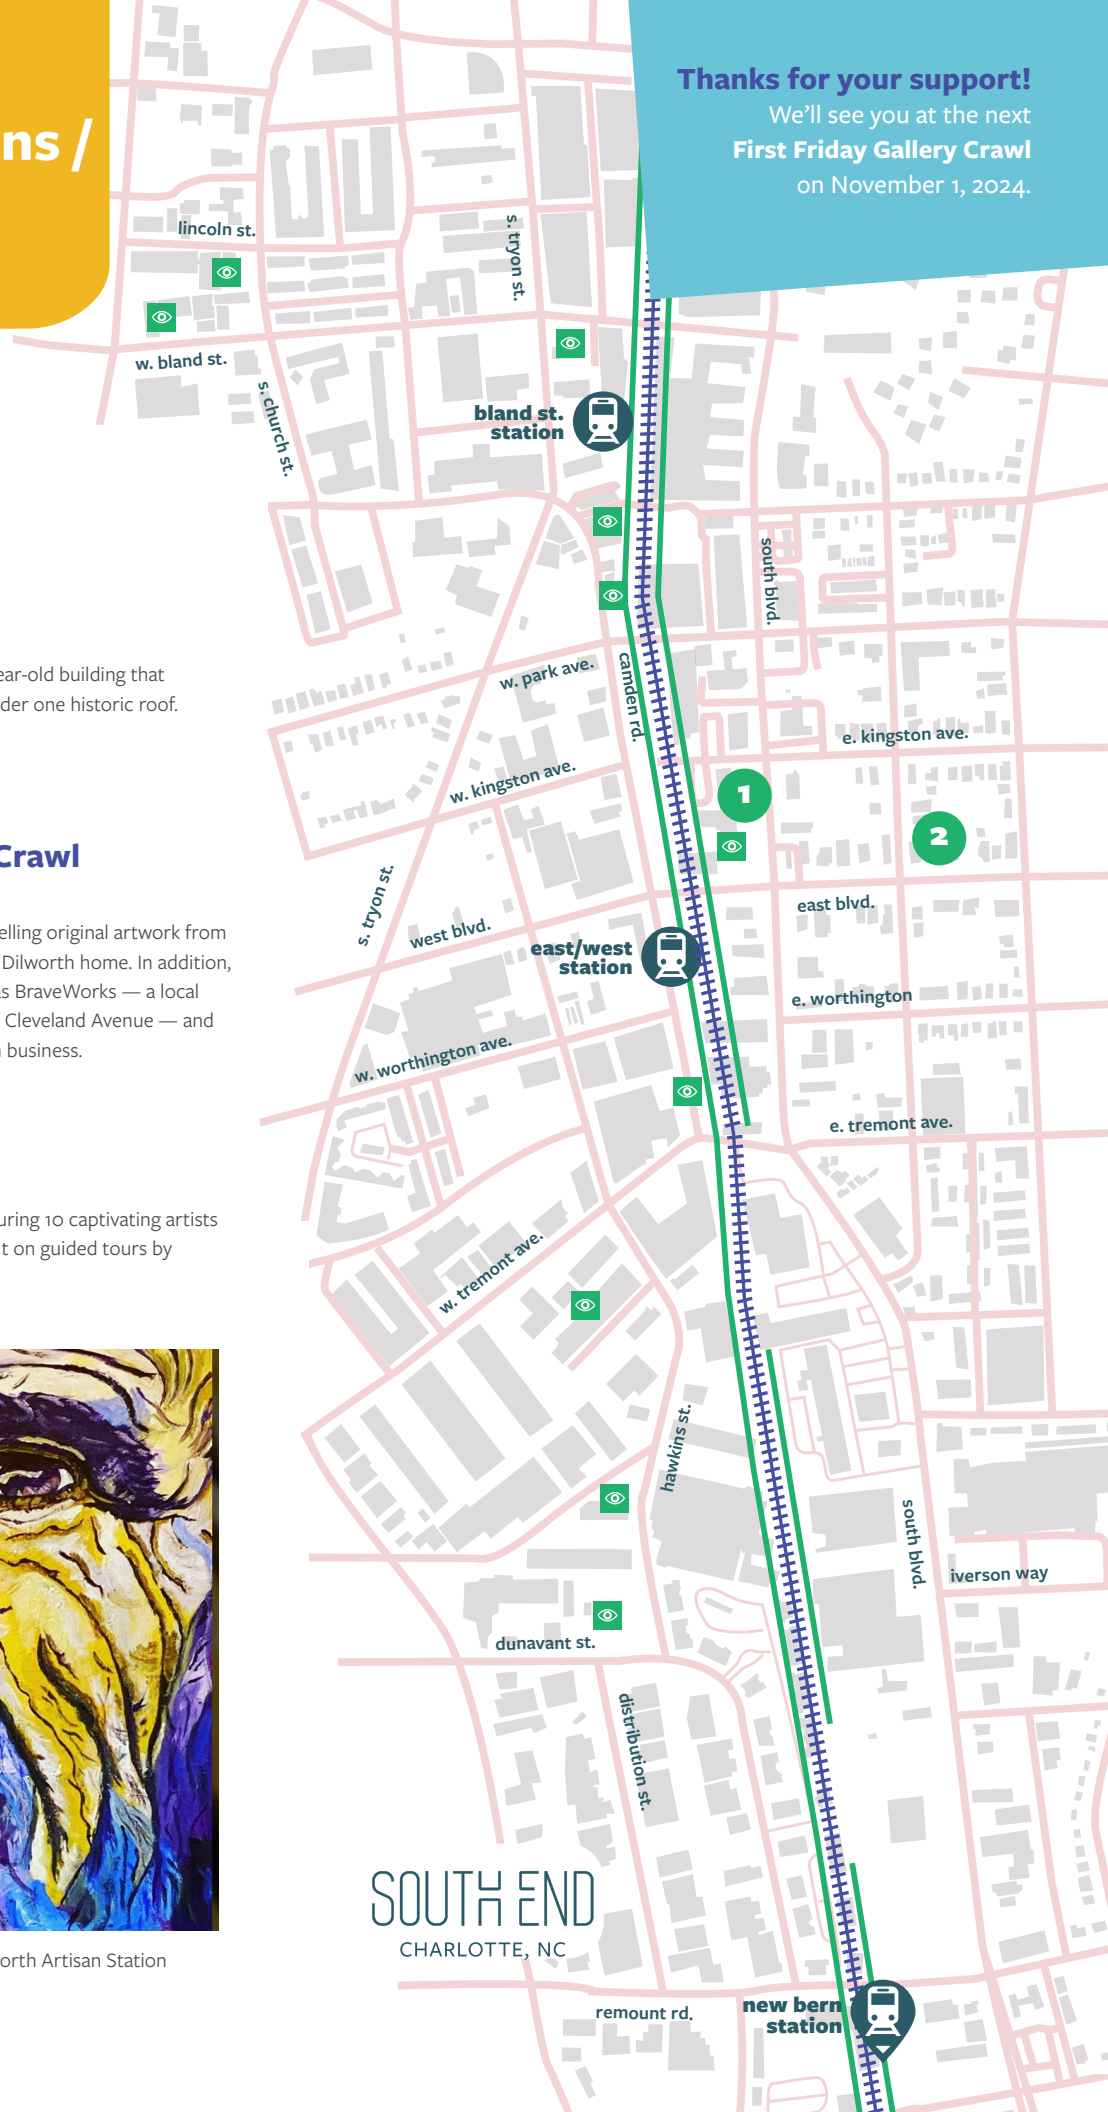

SOUTH END
CHARLOTTE, NC