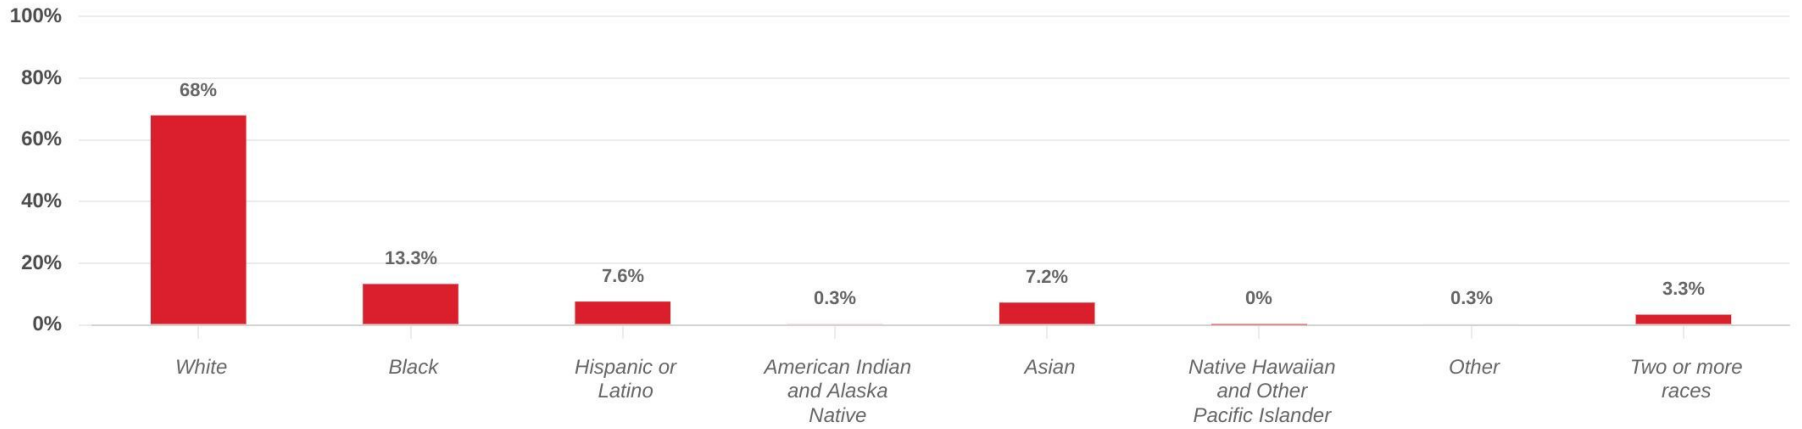

Memorial Belltower - Sweet 16

Mar 29 - Mar 29, 2024

Ethnicity

Memorial Bell Tower
2100 Hillsborough St, Raleigh, NC 27607

*Demographics are based on a True Trade Area capturing 70% of visits | Data source: Census 2022

Mar 29th, 2024
Data provided by Placer Labs Inc. (www.placer.ai)