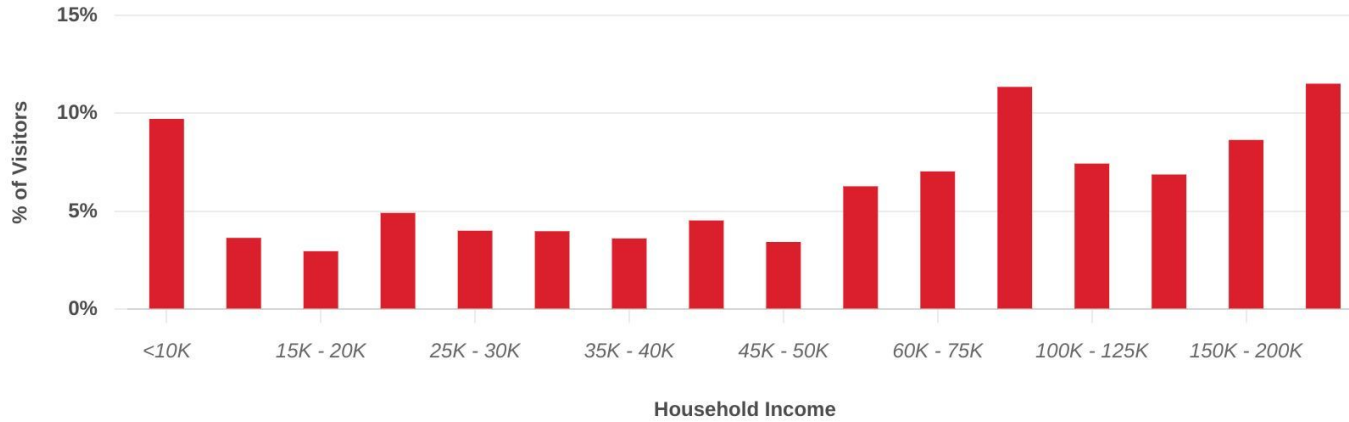

## Memorial Bell Tower

2100 Hillsborough St, Raleigh, NC 27607

Zipcode / City	Visits (% of Total)
27607 Raleigh, NC	1.5K (20.4%)
27606 Raleigh, NC	1.5K (20.3%)
27603 Raleigh, NC	581 (7.9%)
27605 Raleigh, NC	343 (4.6%)
27609 Raleigh, NC	214 (2.9%)
27604 Raleigh, NC	201 (2.7%)
27608 Raleigh, NC	183 (2.5%)
27539 Apex, NC	135 (1.8%)
27615 Raleigh, NC	120 (1.6%)
27519 Cary, NC	117 (1.6%)

## Household Income

**Memorial Bell Tower**  
2100 Hillsborough St, Raleigh, NC 27607

Average Income	106K
Median Income	66K

\*Demographics are based on a True Trade Area capturing 70% of visits | Data source: Census 2022