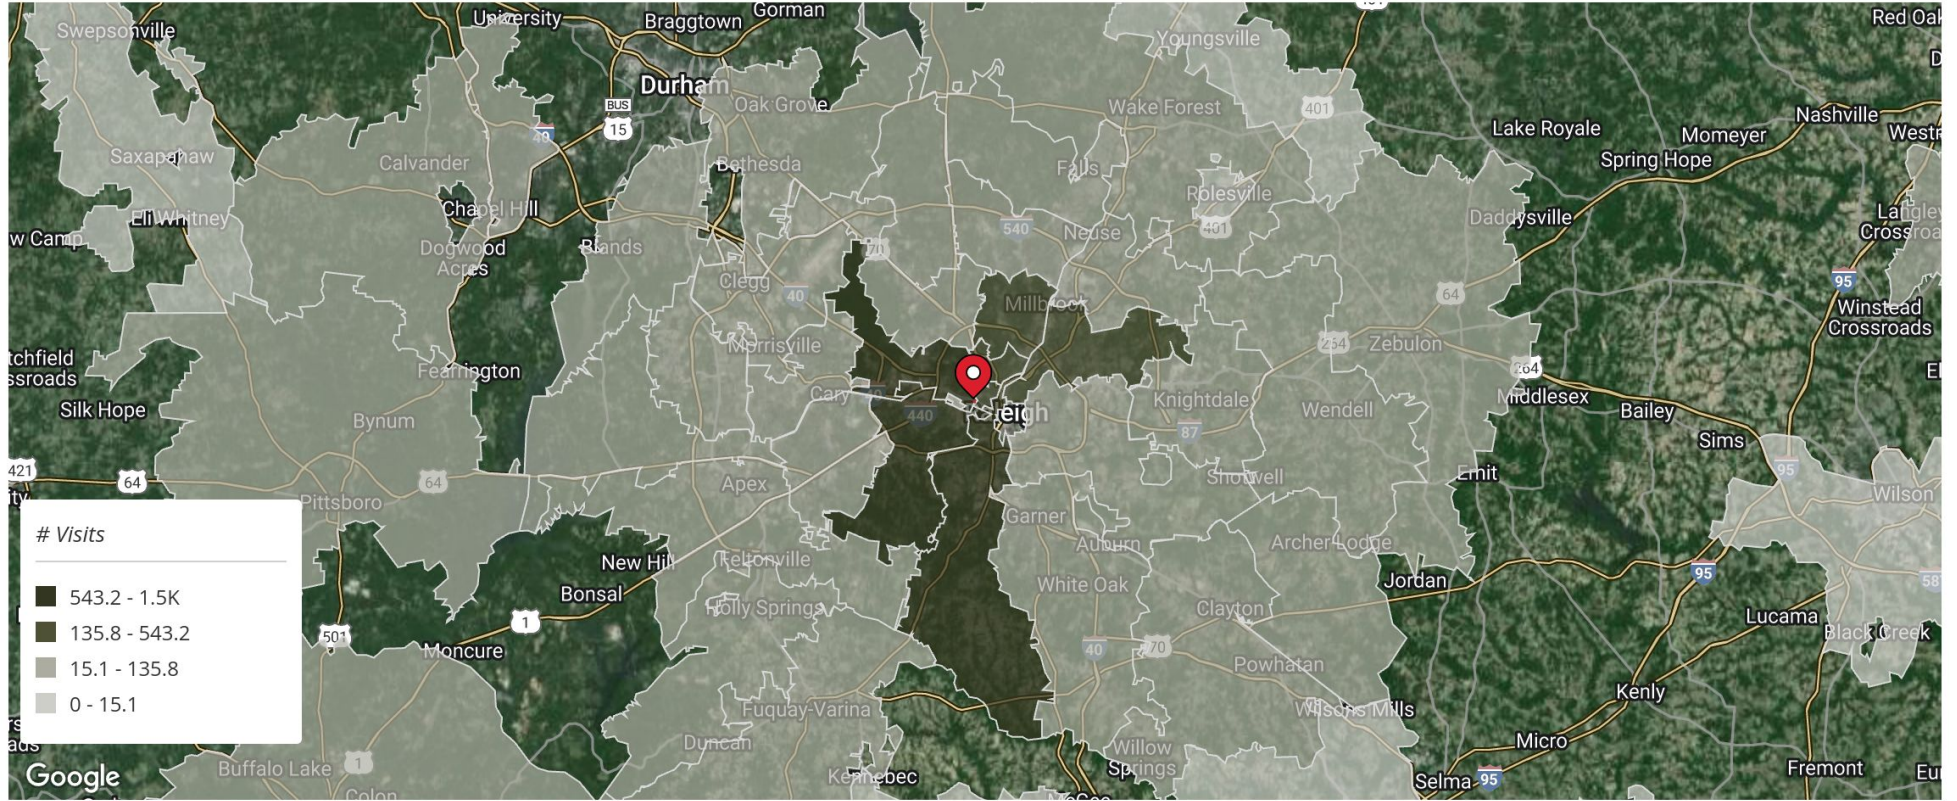

## Visitors By Origin

**Memorial Bell Tower**  
2100 Hillsborough St, Raleigh, NC 27607