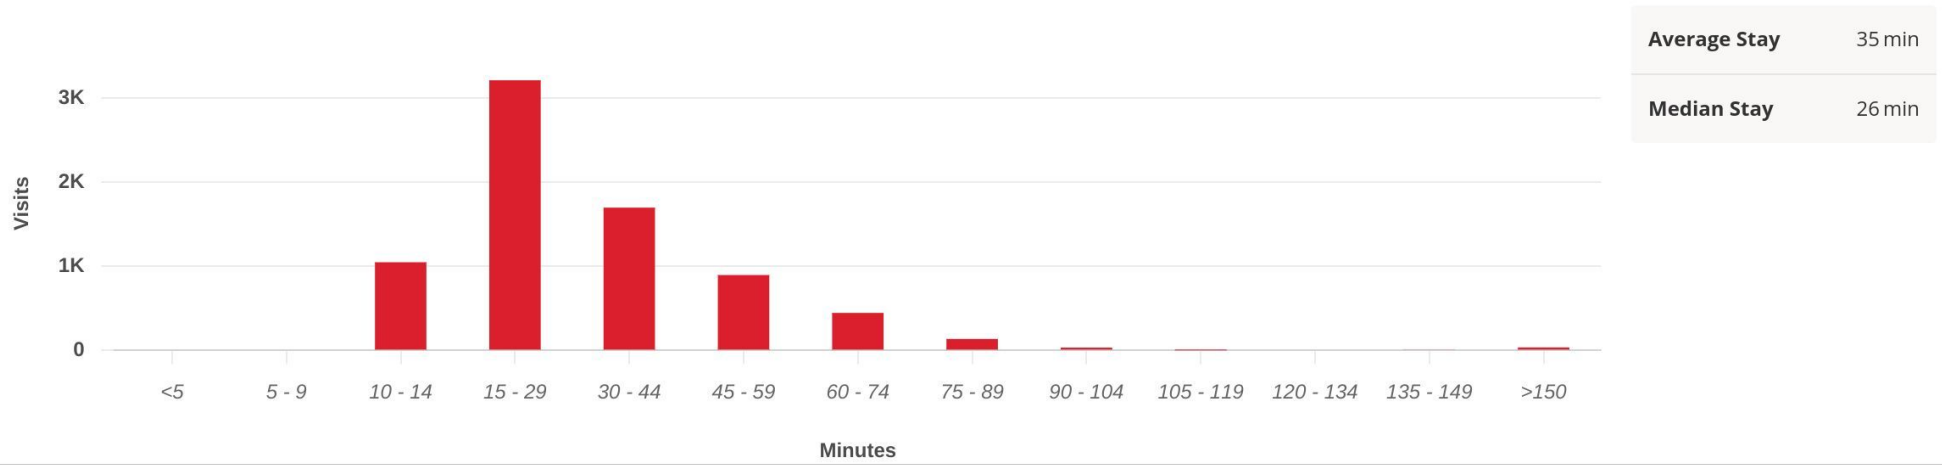

Memorial Belltower - Sweet 16

Mar 29 - Mar 29, 2024

Visit Duration

Memorial Bell Tower
2100 Hillsborough St, Raleigh, NC 27607

Visits | Mar 29th, 2024
Data provided by Placer Labs Inc. (www.placer.ai)