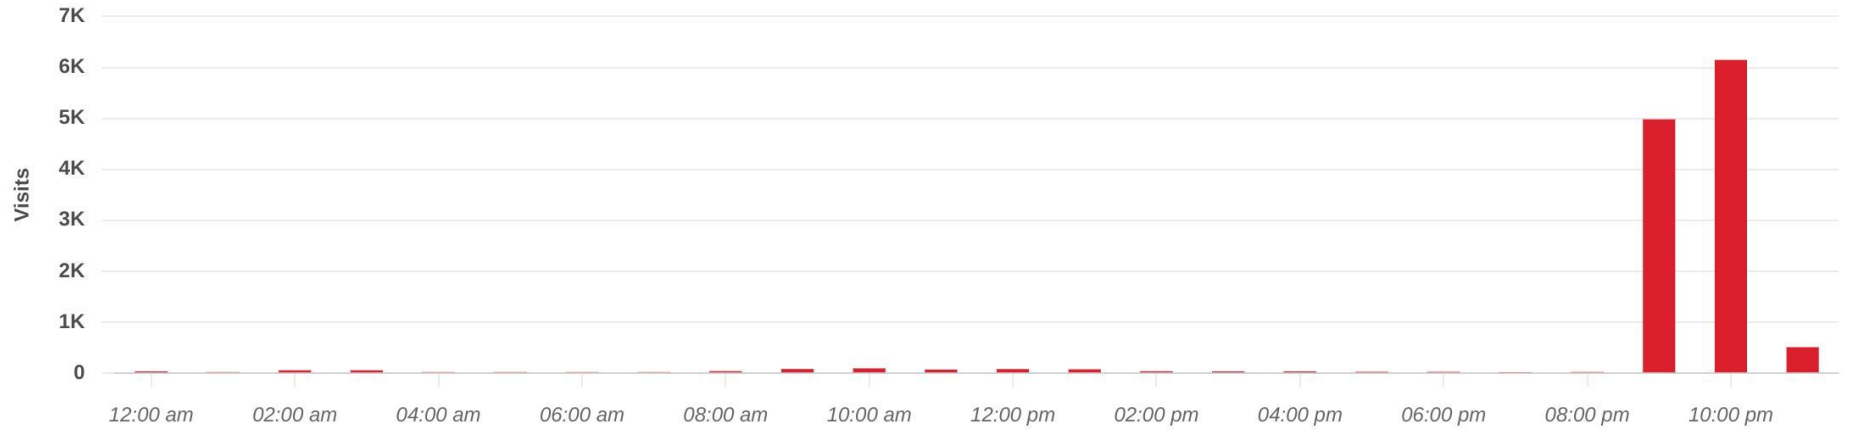

## Visit Duration

**Memorial Bell Tower**  
2100 Hillsborough St, Raleigh, NC 27607

Visits | Mar 29th, 2024  
Data provided by Placer Labs Inc. ([www.placer.ai](http://www.placer.ai))

## Hourly Visits

**Memorial Bell Tower**  
2100 Hillsborough St, Raleigh, NC 27607

Visits | Mar 29th, 2024  
Data provided by Placer Labs Inc. ([www.placer.ai](http://www.placer.ai))