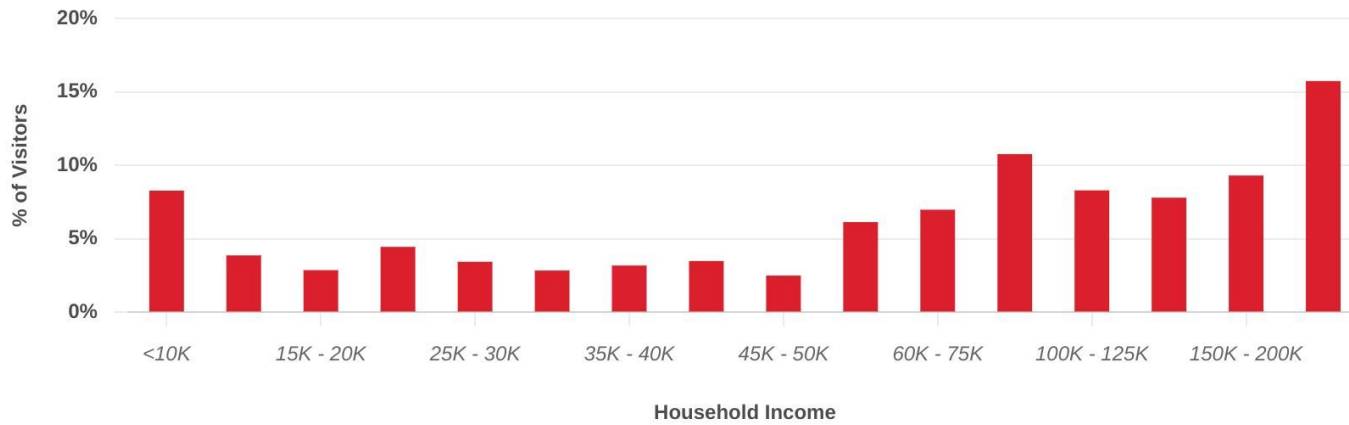

Mar 31st, 2024

Data provided by Placer Labs Inc. ([www.placer.ai](http://www.placer.ai))

## Household Income

**Jasmin Mediterranean Bistro (...)**  
2430 Hillsborough St, Raleigh, NC 27607

Average Income	119K
Median Income	79K

\*Demographics are based on a True Trade Area capturing 70% of visits | Data source: Census 2022