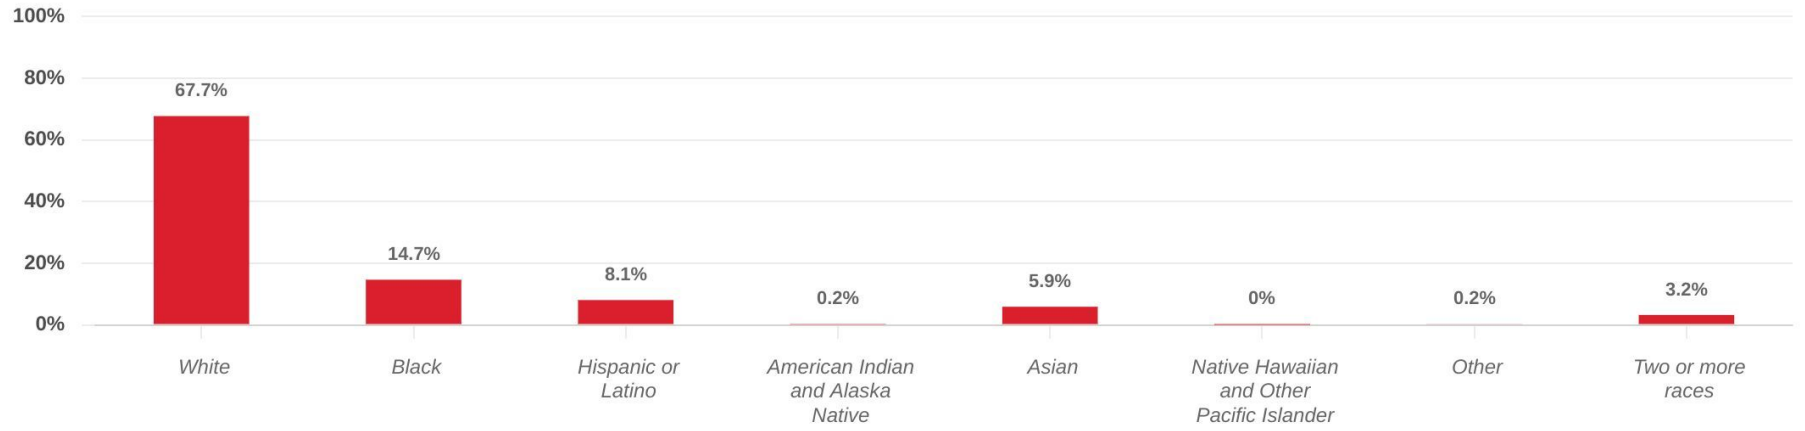

Mitch's Tavern Watch Party - Elite 8

Mar 31 - Mar 31, 2024

Ethnicity

● **Jasmin Mediterranean Bistro (...)**
2430 Hillsborough St, Raleigh, NC 27607

*Demographics are based on a True Trade Area capturing 70% of visits | Data source: Census 2022

Mar 31st, 2024

Data provided by Placer Labs Inc. (www.placer.ai)