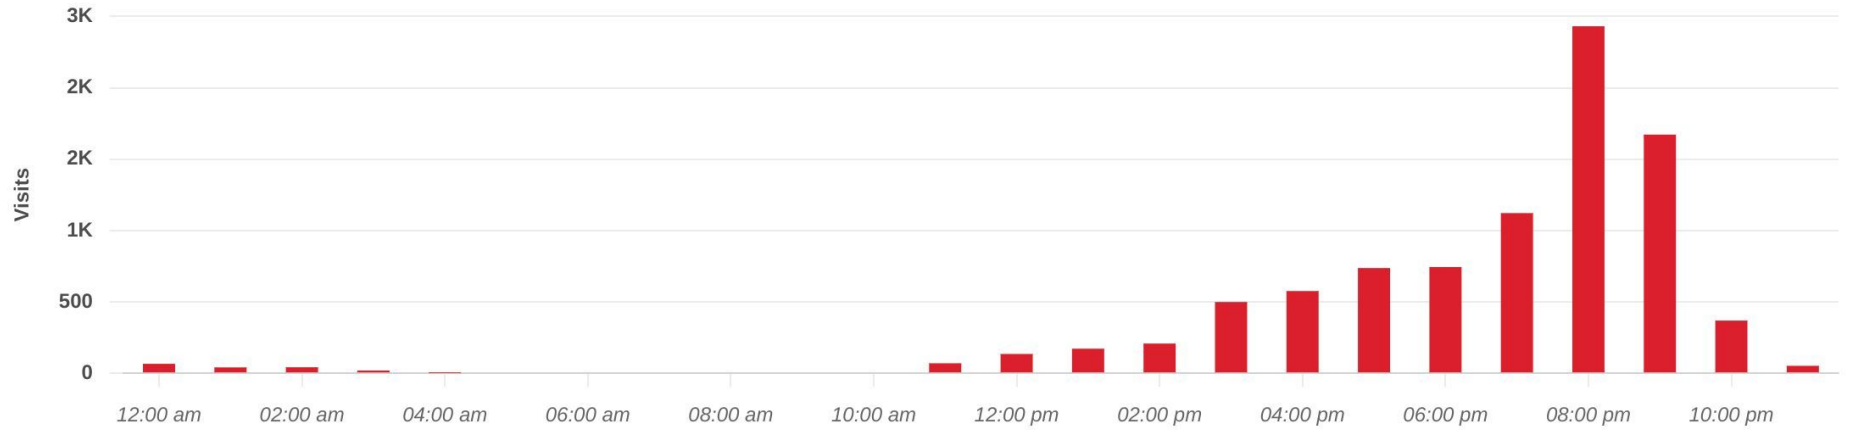

## Visit Duration

**Jasmin Mediterranean Bistro (Ne...**  
2430 Hillsborough St, Raleigh, NC 27607

Visits | Mar 31st, 2024  
Data provided by Placer Labs Inc. ([www.placer.ai](http://www.placer.ai))

# Mitch's Tavern Watch Party - Elite 8

Mar 31 - Mar 31, 2024

## Hourly Visits

**Jasmin Mediterranean Bistro (...)**  
2430 Hillsborough St, Raleigh, NC 27607

Visits | Mar 31st, 2024  
Data provided by Placer Labs Inc. ([www.placer.ai](http://www.placer.ai))