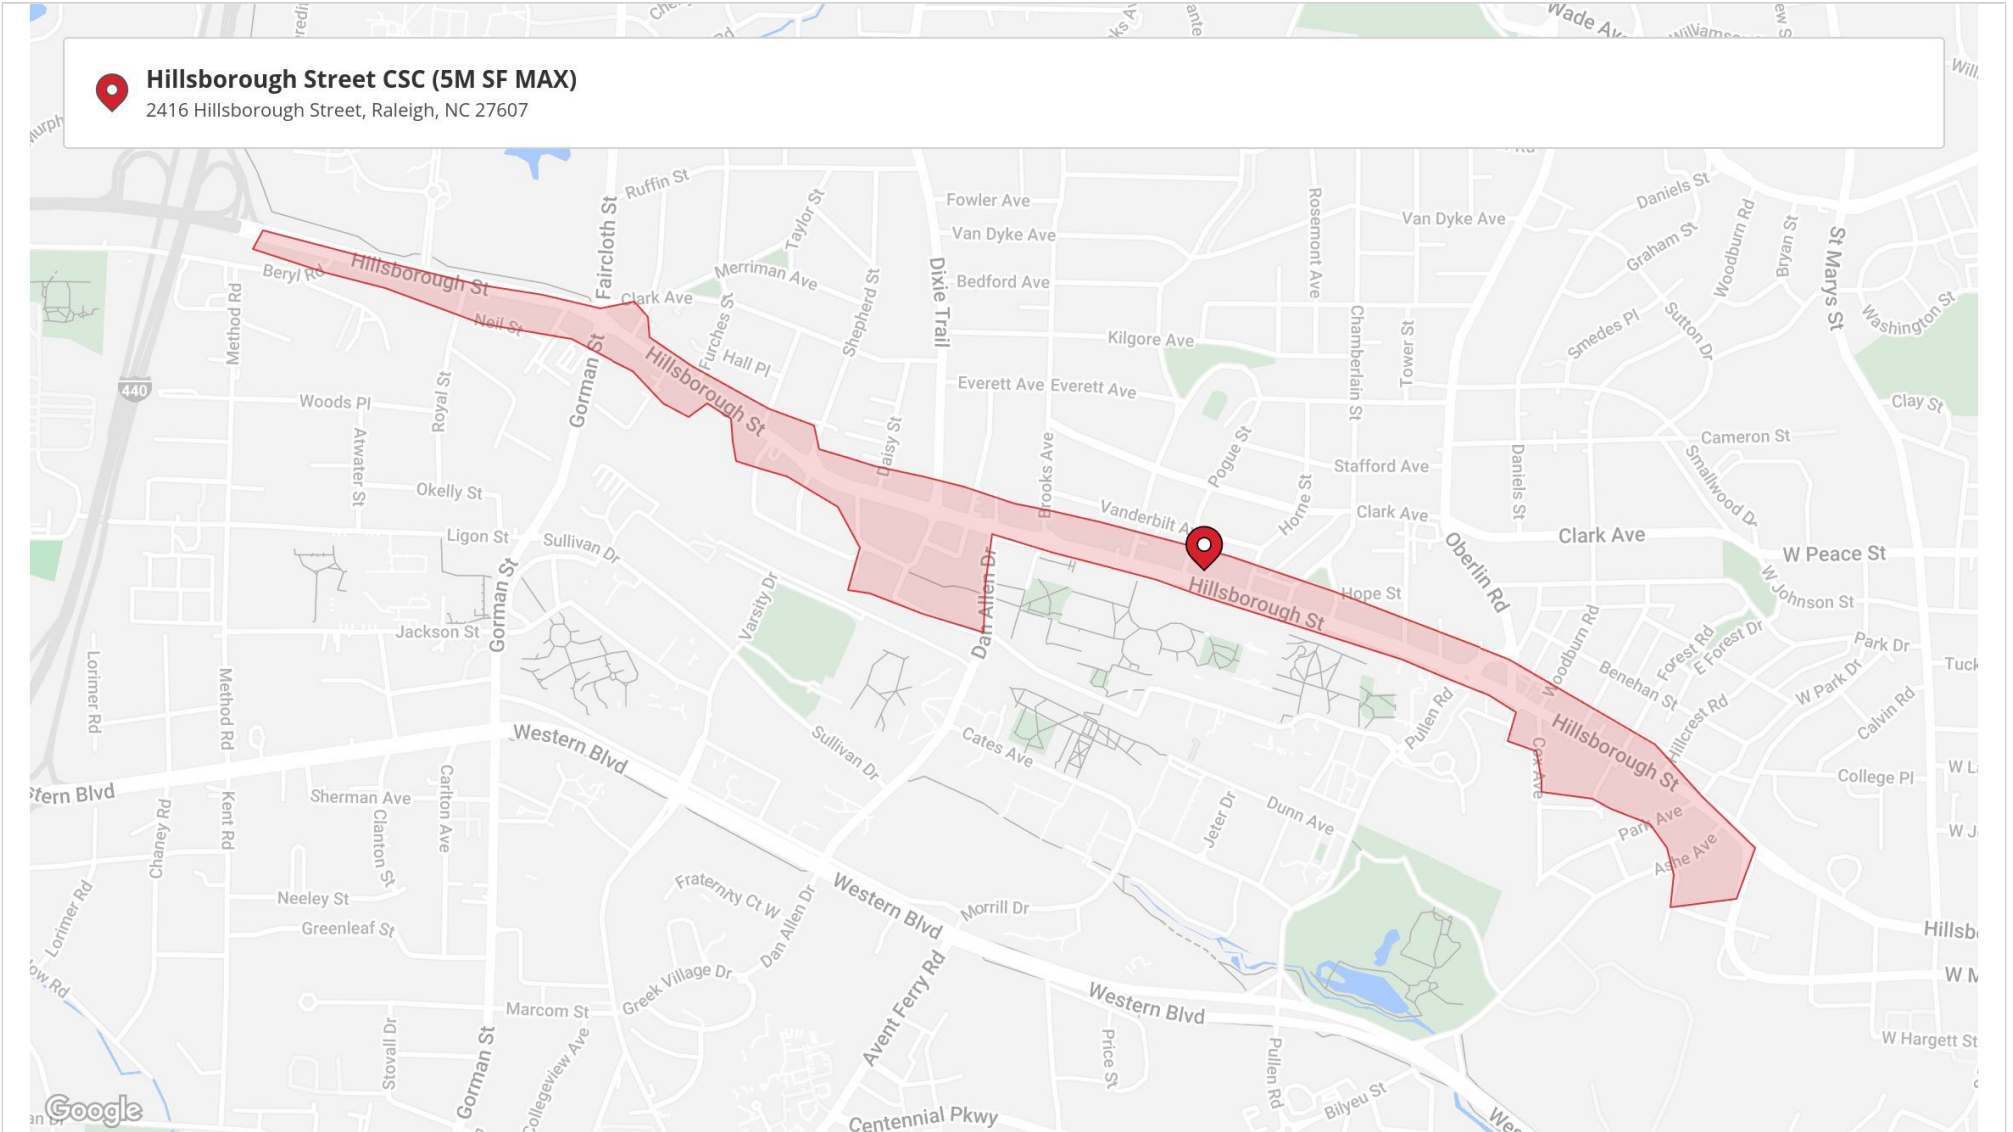

Hillsborough Street Corridor - Final 4

Apr 6 - Apr 6, 2024

Property:

HS Hillsborough Street CSC (5M SF MAX)
2416 Hillsborough Street, Raleigh, NC 27607

Hillsborough Street Corridor - Final 4

Apr 6 - Apr 6, 2024

Metrics

Hillsborough Street CSC (5M SF M...

2416 Hillsborough Street, Raleigh, NC 27607

Visits	46.5K	Panel Visits	2.3K
Visitors	46.5K	Visits YoY	+50.4%
Visit Frequency	1	Visits Yo2Y	+91.3%
Avg. Dwell Time	172 min	Visits Yo3Y	+176.4%

Apr 6th, 2024

Data provided by Placer Labs Inc. (www.placer.ai)

Hillsborough Street Corridor - Final 4

Apr 6 - Apr 6, 2024

Visitor Journey - Routes

To protect individual privacy, the beginning points shown for each route are approximations and do not represent actual home locations.

Prior			Post		
Rank	Name	Foot-Traffic	Rank	Name	Foot-Traffic
1	North Carolina State University / Western Blvd, Ral...	2.3%	1	Stafford Commons / Raleigh, NC	2.8%
2	Reynolds Coliseum / Cates Avenue, Raleigh, NC	2.1%	2	Cornerstone Tavern / Glenwood Ave, Raleigh, NC	2.2%
3	Dorothea Dix Park / Richardson Dr, Raleigh, NC	1.9%	3	Reynolds Coliseum / Cates Avenue, Raleigh, NC	2.1%
4	Stafford Commons / Raleigh, NC	1.6%	4	North Carolina State University / Western Blvd, Ral...	1.9%
5	Cornerstone Tavern / Glenwood Ave, Raleigh, NC	0.9%	5	Dorothea Dix Park / Richardson Dr, Raleigh, NC	1.3%
6	Carter Finley Stadium / Trinity Rd, Cary, NC	0.8%	6	Cook Out / Western Blvd, Raleigh, NC	1%
7	Compeigne Park / Chamberlain St, Raleigh, NC	0.7%	7	Uncommon Raleigh / Hillsborough St, Raleigh, NC	1%
8	Uncommon Raleigh / Hillsborough St, Raleigh, NC	0.7%	8	Stanhope Student Apartments / Hillsborough St, Ra...	1%
9	Meredith College / Hillsborough St, Raleigh, NC	0.7%	9	Compeigne Park / Chamberlain St, Raleigh, NC	0.7%
10	Stanhope Student Apartments / Hillsborough St, Ra...	0.5%	10	Chamberlain / Chamberlain St, Raleigh, NC	0.7%