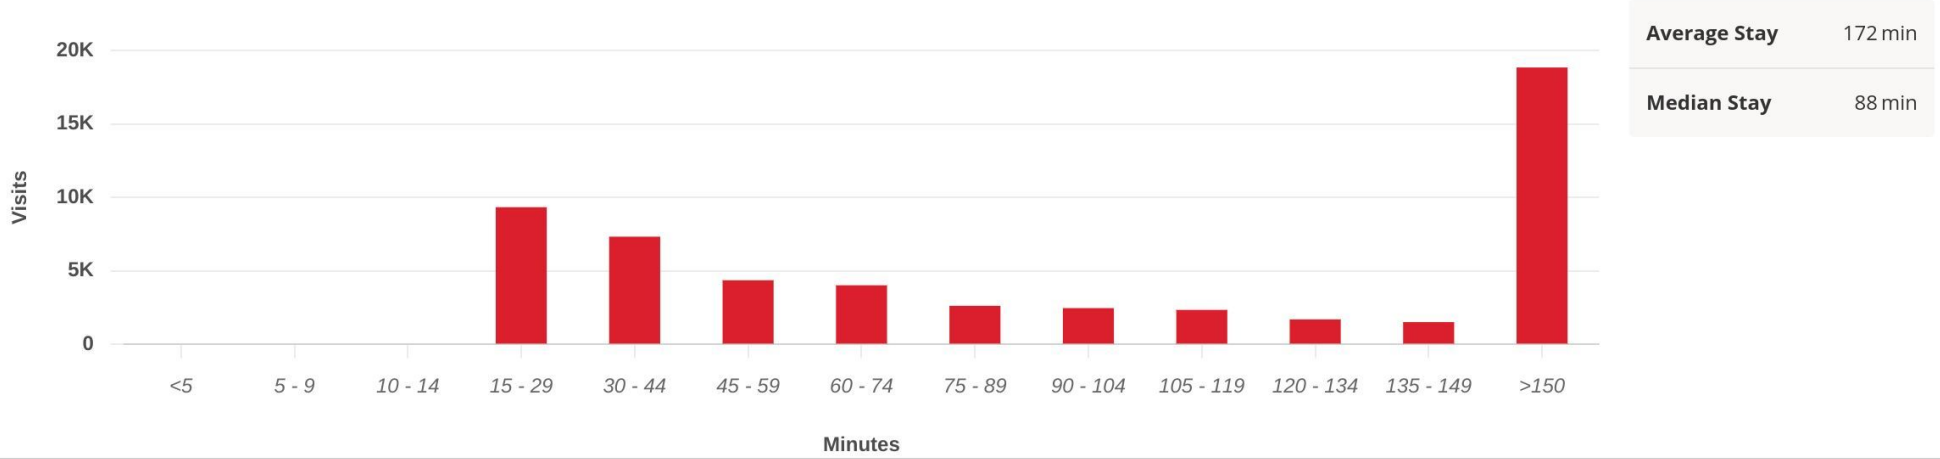

Visit Duration

Hillsborough Street CSC (5M SF M...
2416 Hillsborough Street, Raleigh, NC 27607

Visits | Apr 6th, 2024
Data provided by Placer Labs Inc. (www.placer.ai)