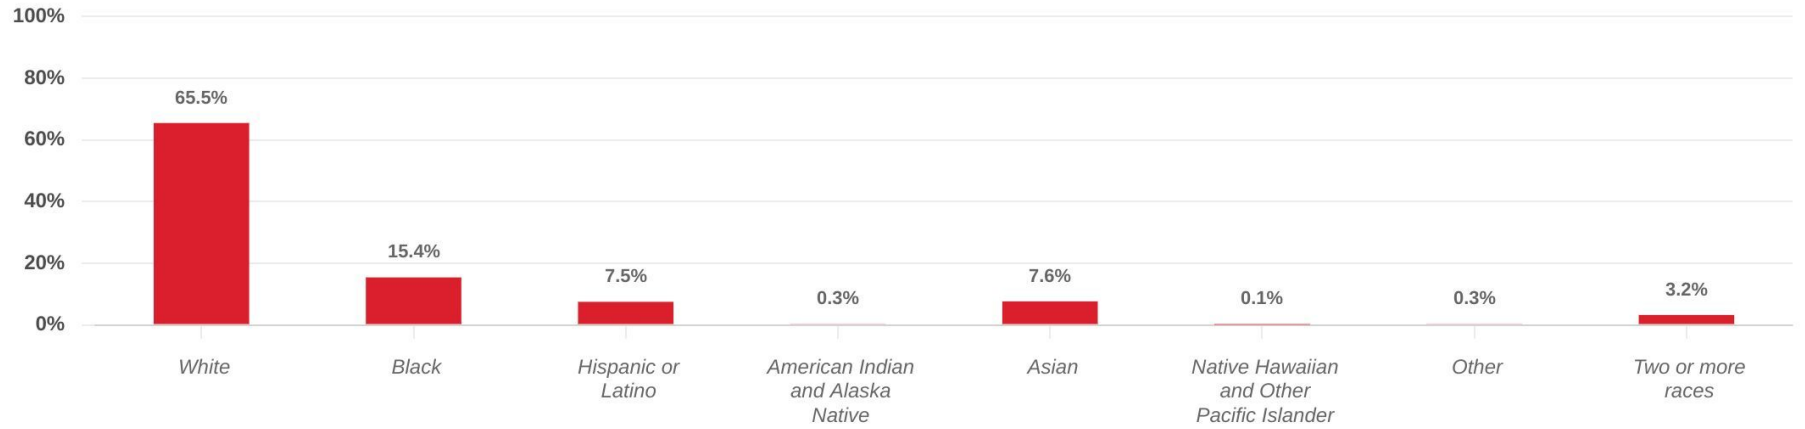

Ethnicity

Hillsborough Street CSC (5M SF ...
2416 Hillsborough Street, Raleigh, NC 27607

*Demographics are based on a True Trade Area capturing 70% of visits | Data source: Census 2022

Apr 6th, 2024

Data provided by Placer Labs Inc. (www.placer.ai)