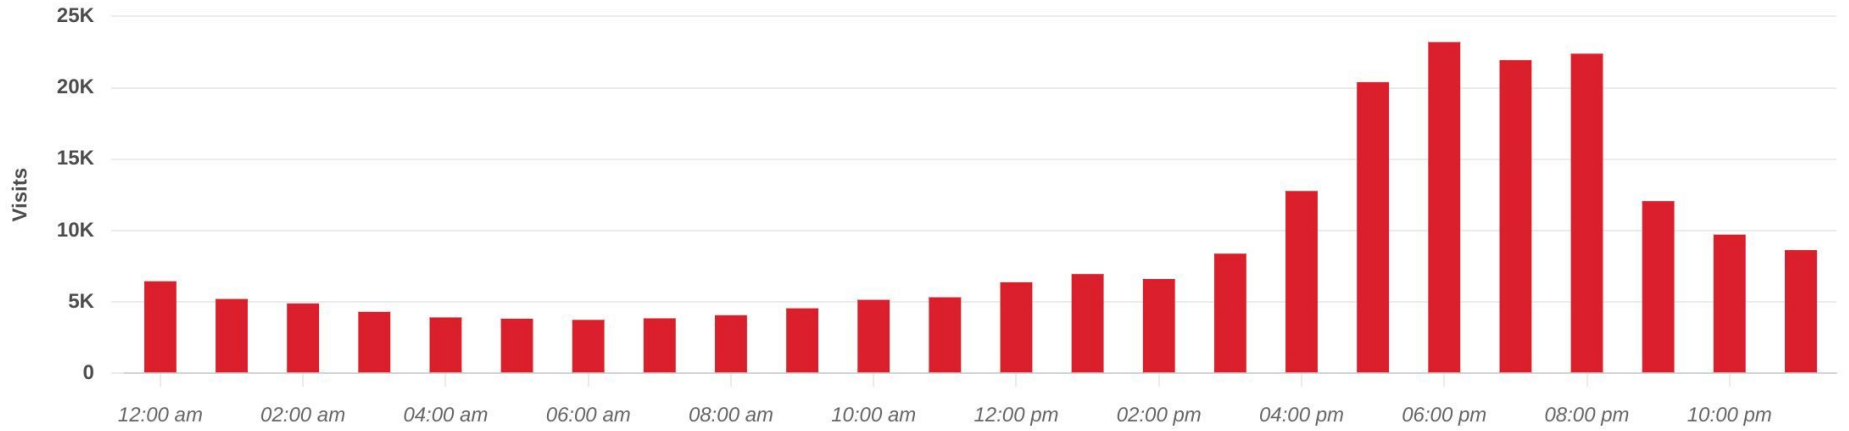

Hillsborough Street Corridor - Final 4

Apr 6 - Apr 6, 2024

Hourly Visits

Hillsborough Street CSC (5M SF ...)
2416 Hillsborough Street, Raleigh, NC 27607

Visits | Apr 6th, 2024
Data provided by Placer Labs Inc. (www.placer.ai)

Hillsborough Street Corridor - Final 4

Apr 6 - Apr 6, 2024

Favorite Places

Hillsborough Street CSC (5M SF MAX) / Hillsborough Street, Raleigh, NC

Rank	Name	Distance	Visitors
1	Building at 2426 Hillsborough St / 2426 Hillsborough St, Raleigh, NC 27607	0.1 mi	5.4K (11.7%)
2	Stanhope Student Apartments / 3001 Hillsborough St, Raleigh, NC 27605	0.4 mi	4.4K (9.5%)
3	Building at 2414 Hillsborough St / 2414 Hillsborough St, Raleigh, NC 27607	0.1 mi	3.9K (8.3%)
4	North Carolina State University / 2717 Western Blvd, Raleigh, NC 27606	0.1 mi	3.4K (7.3%)
5	University Towers / 111 Friendly Dr, Raleigh, NC 27607	0.4 mi	3K (6.4%)
6	Chipotle Mexican Grill / 2316 Hillsborough St Ste 100, Raleigh, NC 27607	0.1 mi	2.8K (6.1%)
7	Stafford Commons / Raleigh, NC, United States	0.3 mi	2.8K (6.1%)
8	Target / 2512 Hillsborough St, Raleigh, NC 27607	0 mi	2.7K (5.8%)
9	Shops at Village District / 2034 Cameron St, Raleigh, NC 27605	0.6 mi	2.7K (5.8%)
10	Jasmin Mediterranean Bistro / 2430 Hillsborough St, Raleigh, NC 27607	0.1 mi	2.4K (5.1%)

Category: All Categories | Min. Visits: 1 | Apr 6th, 2024

Data provided by Placer Labs Inc. (www.placer.ai)