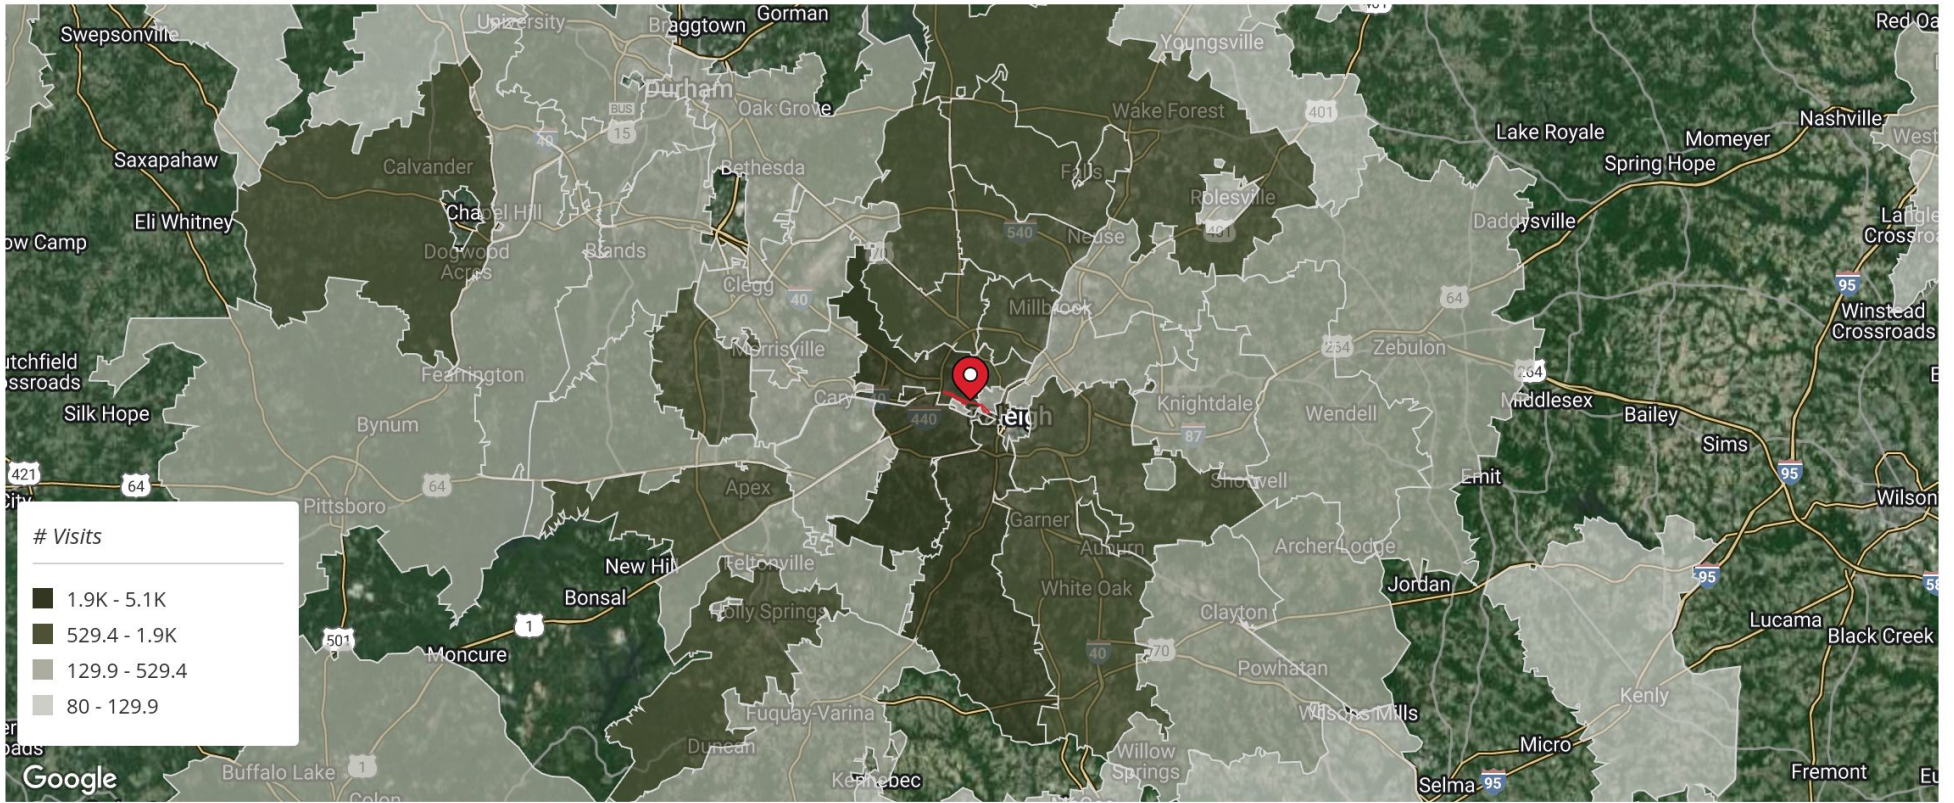

Prior			Post		
Rank	Name	Foot-Traffic	Rank	Name	Foot-Traffic
1	North Carolina State University / Western Blvd, Ral...	2.3%	1	Stafford Commons / Raleigh, NC	2.8%
2	Reynolds Coliseum / Cates Avenue, Raleigh, NC	2.1%	2	Cornerstone Tavern / Glenwood Ave, Raleigh, NC	2.2%
3	Dorothea Dix Park / Richardson Dr, Raleigh, NC	1.9%	3	Reynolds Coliseum / Cates Avenue, Raleigh, NC	2.1%
4	Stafford Commons / Raleigh, NC	1.6%	4	North Carolina State University / Western Blvd, Ral...	1.9%
5	Cornerstone Tavern / Glenwood Ave, Raleigh, NC	0.9%	5	Dorothea Dix Park / Richardson Dr, Raleigh, NC	1.3%
6	Carter Finley Stadium / Trinity Rd, Cary, NC	0.8%	6	Cook Out / Western Blvd, Raleigh, NC	1%
7	Compeigne Park / Chamberlain St, Raleigh, NC	0.7%	7	Uncommon Raleigh / Hillsborough St, Raleigh, NC	1%
8	Uncommon Raleigh / Hillsborough St, Raleigh, NC	0.7%	8	Stanhope Student Apartments / Hillsborough St, Ra...	1%
9	Meredith College / Hillsborough St, Raleigh, NC	0.7%	9	Compeigne Park / Chamberlain St, Raleigh, NC	0.7%
10	Stanhope Student Apartments / Hillsborough St, Ra...	0.5%	10	Chamberlain / Chamberlain St, Raleigh, NC	0.7%

Apr 6th, 2024

Data provided by Placer Labs Inc. (www.placer.ai)

Hillsborough Street Corridor - Final 4

Apr 6 - Apr 6, 2024

Visitors By Origin

Hillsborough Street CSC (5M SF M...
2416 Hillsborough Street, Raleigh, NC 27607