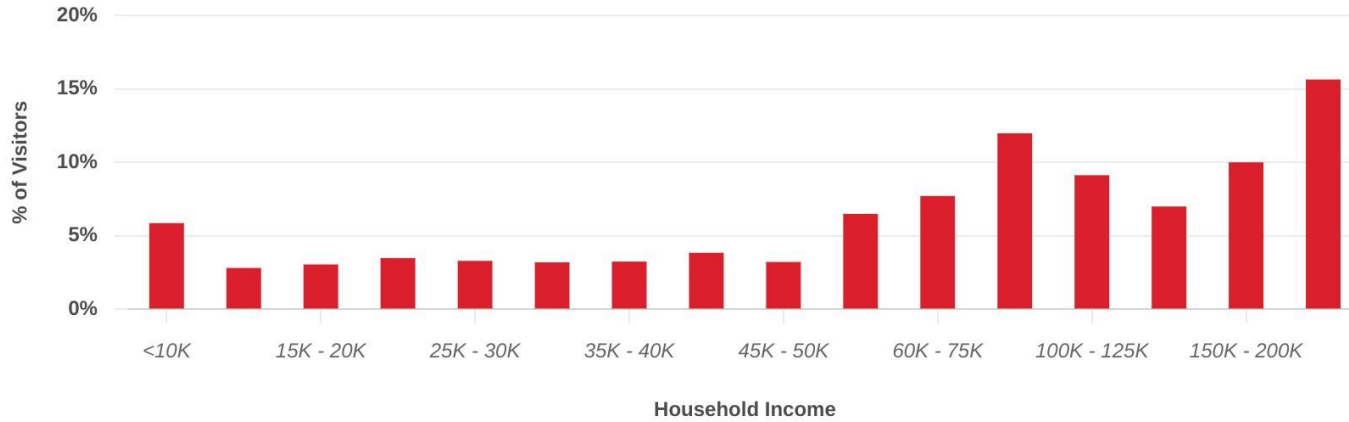

Hillsborough Street Corridor - Final 4

Apr 6 - Apr 6, 2024

Hillsborough Street CSC (5M SF M...

2416 Hillsborough Street, Raleigh, NC 27607

Zipcode / City	Visits (% of Total)
27606 Raleigh, NC	5.1K (10.9%)
27607 Raleigh, NC	3.1K (6.6%)
27603 Raleigh, NC	2.2K (4.7%)
27609 Raleigh, NC	1.2K (2.5%)
27612 Raleigh, NC	1.1K (2.4%)
27615 Raleigh, NC	1K (2.2%)
27613 Raleigh, NC	837 (1.8%)
27516 Chapel Hill, NC	754 (1.6%)
27614 Raleigh, NC	729 (1.6%)
27587 Wake Forest, NC	712 (1.5%)

Apr 6th, 2024

Data provided by Placer Labs Inc. (www.placer.ai)

Household Income

Hillsborough Street CSC (5M SF ...)
2416 Hillsborough Street, Raleigh, NC 27607

Average Income	122K
Median Income	83K

*Demographics are based on a True Trade Area capturing 70% of visits | Data source: Census 2022