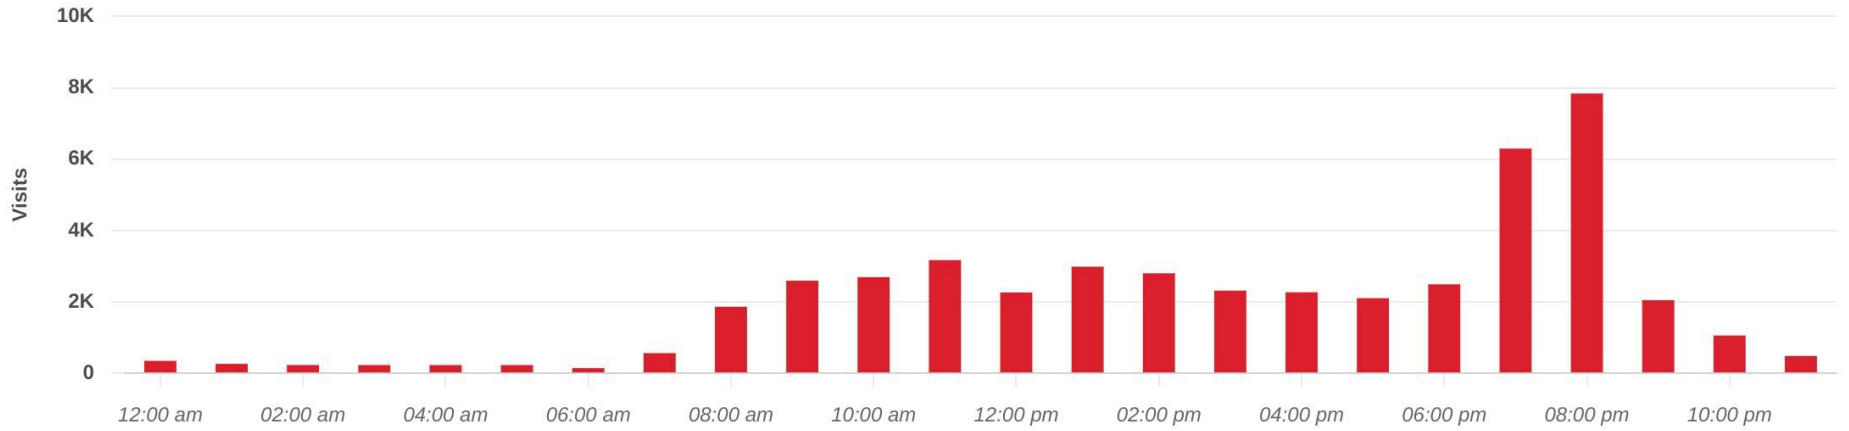

Average Income	114K
Median Income	76K

*Demographics are based on a True Trade Area capturing 70% of visits | Data source: Census 2022

Apr 15th, 2024
Data provided by Placer Labs Inc. (www.placer.ai)

Post-season Belltower Celebration

Apr 15 - Apr 15, 2024

Visit Duration

● **Memorial Bell Tower (Nearby Act...**
2100 Hillsborough St, Raleigh, NC 27607

Visits | Apr 15th, 2024
Data provided by Placer Labs Inc. (www.placer.ai)

Post-season Belltower Celebration

Apr 15 - Apr 15, 2024

Hourly Visits

● **Memorial Bell Tower (Nearby A...**
2100 Hillsborough St, Raleigh, NC 27607

Visits | Apr 15th, 2024
Data provided by Placer Labs Inc. (www.placer.ai)

Post-season Belltower Celebration