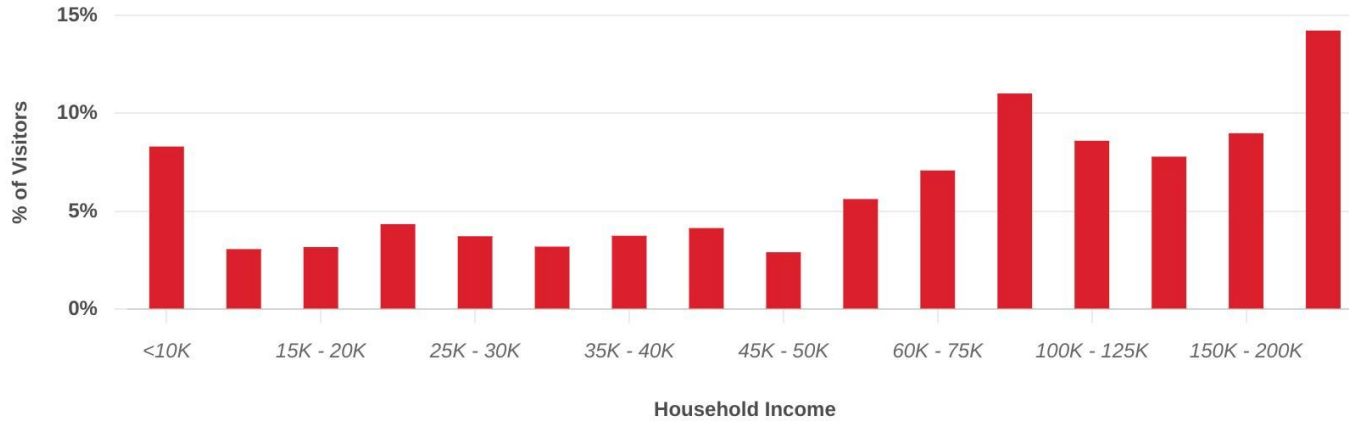

Post-season Belltower Celebration

Apr 15 - Apr 15, 2024

● Memorial Bell Tower (Nearby Act...

2100 Hillsborough St, Raleigh, NC 27607

Zipcode / City	Visits (% of Total) ▾
27607 Raleigh, NC	3.2K (18.4%)
27606 Raleigh, NC	2.5K (14.4%)
27603 Raleigh, NC	1.4K (8.1%)
27610 Raleigh, NC	529 (3.1%)
27605 Raleigh, NC	501 (2.9%)
27604 Raleigh, NC	492 (2.9%)
27695 Raleigh, NC	455 (2.6%)
27612 Raleigh, NC	387 (2.2%)
27519 Cary, NC	354 (2.1%)
27609 Raleigh, NC	277 (1.6%)

Apr 15th, 2024

Data provided by Placer Labs Inc. (www.placer.ai)

Post-season Belltower Celebration

Apr 15 - Apr 15, 2024

Household Income

Memorial Bell Tower (Nearby A...
2100 Hillsborough St, Raleigh, NC 27607

Average Income	114K
Median Income	76K

*Demographics are based on a True Trade Area capturing 70% of visits | Data source: Census 2022

Apr 15th, 2024
Data provided by Placer Labs Inc. (www.placer.ai)

Post-season Belltower Celebration