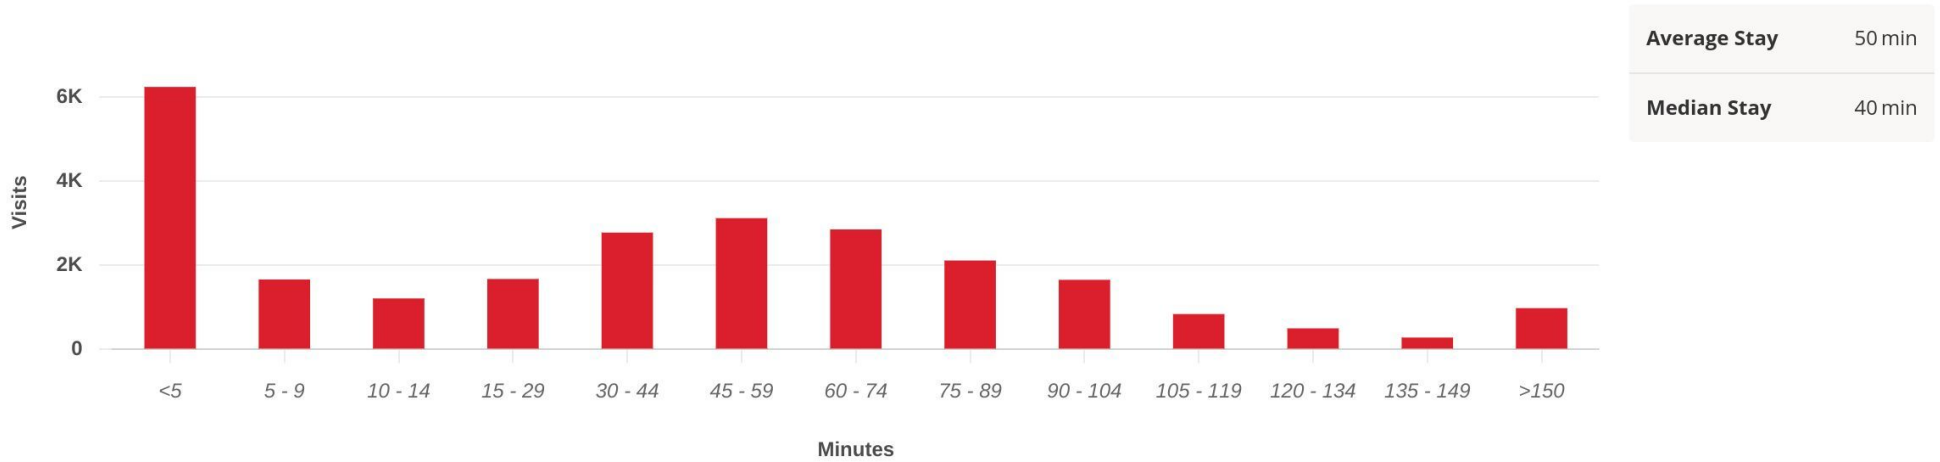

Apr 15th, 2024

Data provided by Placer Labs Inc. (www.placer.ai)

Post-season Belltower Celebration

Apr 15 - Apr 15, 2024

Household Income

Memorial Bell Tower (Nearby A...
2100 Hillsborough St, Raleigh, NC 27607

Average Income	114K
Median Income	76K

*Demographics are based on a True Trade Area capturing 70% of visits | Data source: Census 2022

Apr 15th, 2024
Data provided by Placer Labs Inc. (www.placer.ai)

Post-season Belltower Celebration

Apr 15 - Apr 15, 2024

Visit Duration

● **Memorial Bell Tower (Nearby Act...**
2100 Hillsborough St, Raleigh, NC 27607

Visits | Apr 15th, 2024
Data provided by Placer Labs Inc. (www.placer.ai)

Post-season Belltower Celebration