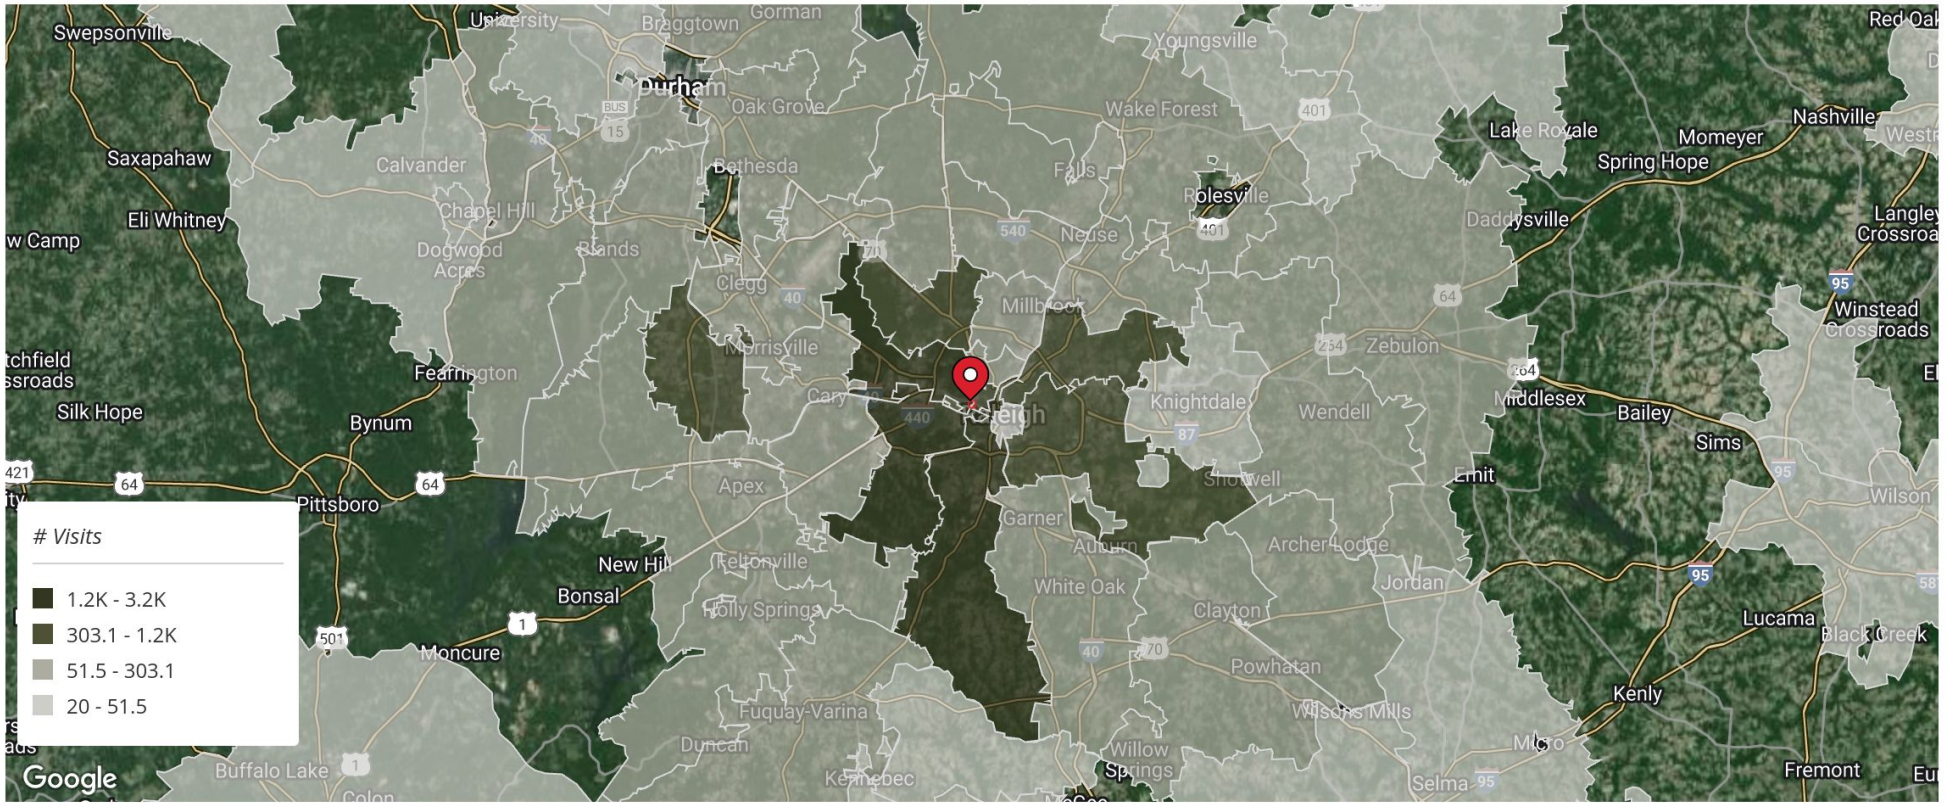

Apr 15th, 2024

Data provided by Placer Labs Inc. (www.placer.ai)

Post-season Belltower Celebration

Apr 15 - Apr 15, 2024

Visitors By Origin

● **Memorial Bell Tower (Nearby Act...**
2100 Hillsborough St, Raleigh, NC 27607

Post-season Belltower Celebration

Apr 15 - Apr 15, 2024

● Memorial Bell Tower (Nearby Act...

2100 Hillsborough St, Raleigh, NC 27607

Zipcode / City	Visits (% of Total) ▾
27607 Raleigh, NC	3.2K (18.4%)
27606 Raleigh, NC	2.5K (14.4%)
27603 Raleigh, NC	1.4K (8.1%)
27610 Raleigh, NC	529 (3.1%)
27605 Raleigh, NC	501 (2.9%)
27604 Raleigh, NC	492 (2.9%)
27695 Raleigh, NC	455 (2.6%)
27612 Raleigh, NC	387 (2.2%)
27519 Cary, NC	354 (2.1%)
27609 Raleigh, NC	277 (1.6%)