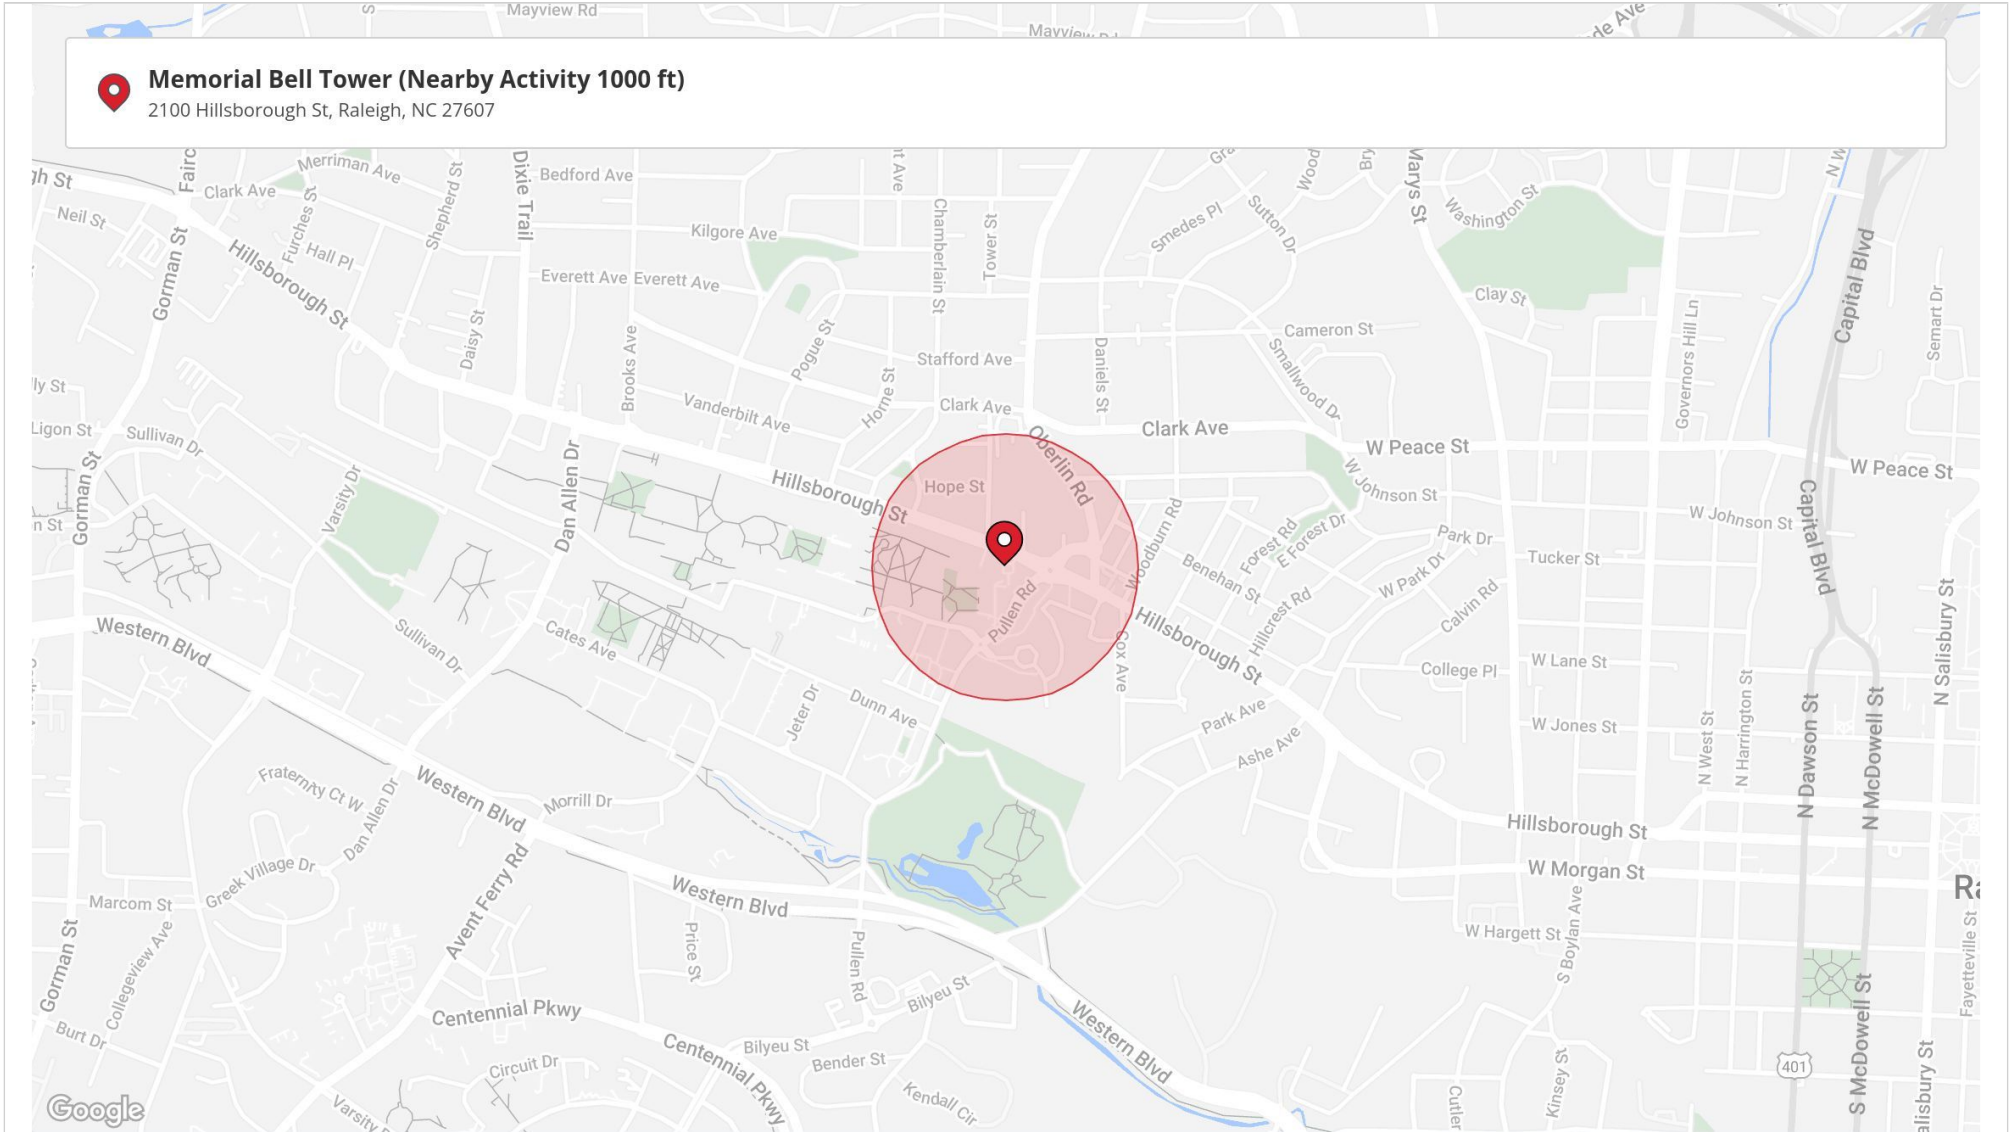

Post-season Belltower Celebration

Apr 15 - Apr 15, 2024

Property:

Memorial Bell Tower (Nearby Activity 1000 ft)

2100 Hillsborough St, Raleigh, NC 27607

Visitation data for Memorial Bell Tower (Nearby Activity 1000 ft) is adjusted to exclude restricted locations.

For additional info, please visit <https://www.placer.ai/company/privacy-faq>

Visitation insights in this report are calculated using a radius ring to detect nearby visits within a certain distance from the property

Post-season Belltower Celebration

Apr 15 - Apr 15, 2024

Post-season Belltower Celebration

Apr 15 - Apr 15, 2024

Metrics

● Memorial Bell Tower (Nearby Act...

2100 Hillsborough St, Raleigh, NC 27607

Visits	17.2K	Avg. Dwell Time	50 min
Visits / sq ft	< 0.01	Panel Visits	1.5K
Size - sq ft	3.1M	Visits YoY	+118.3%
Visitors	17.2K	Visits Yo2Y	+107%
Visit Frequency	1	Visits Yo3Y	+385.2%

Journey Direction: To Property | Apr 15th, 2024
Data provided by Placer Labs Inc. (www.placer.ai)

Post-season Belltower Celebration

Apr 15 - Apr 15, 2024

Prior / Post Compare

Memorial Bell Tower (Nearby Activity 1000 ft) / Hillsborough St, Raleigh, NC