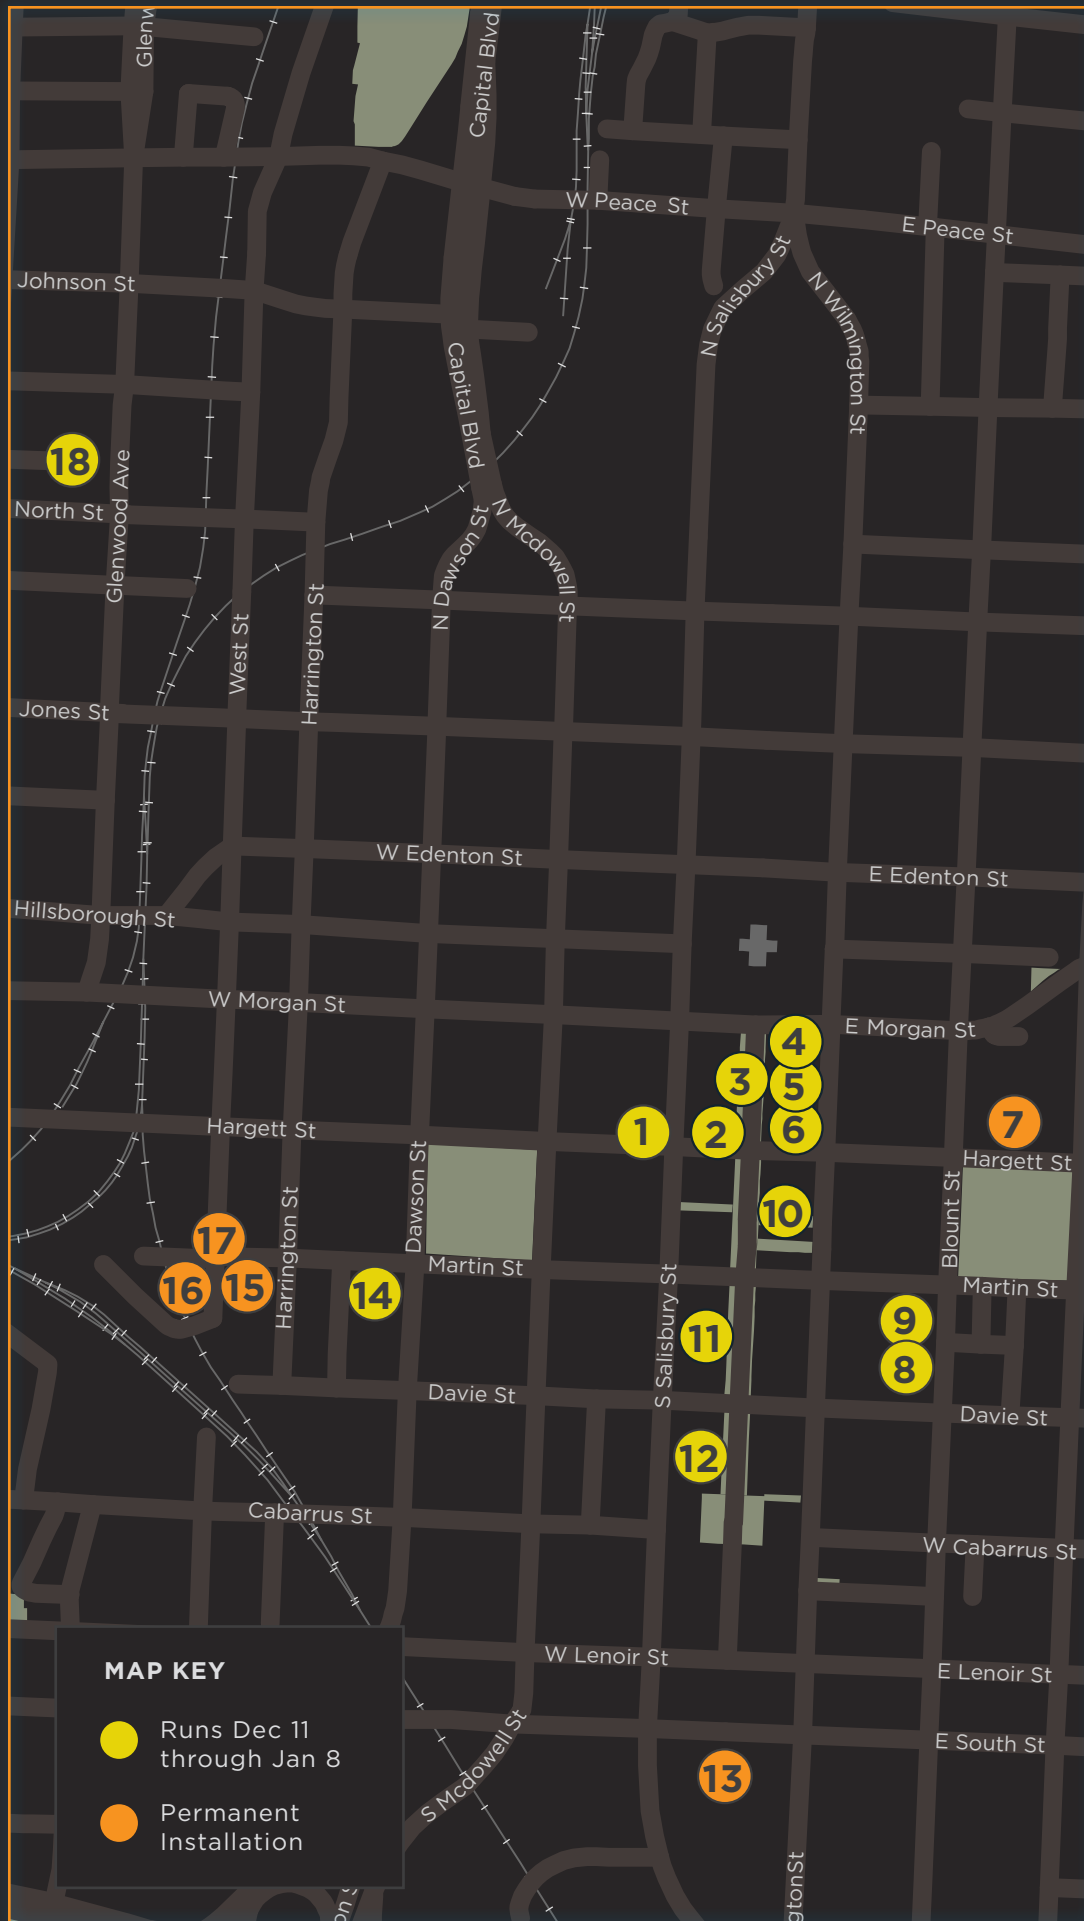

DOWNTOWN RALEIGH ILLUMINATE ART WALK

1 WHATEVER WE SHOULDER

Robin Vuchnich
21 W Hargett St

2 ESSE QUAM VIDERI

Glas
23 W Hargett St

3 DARC.EEE

Derrick Beasley
Plaza at 150 Fayetteville St

4 MONOTONY

Brandon Cordrey
120 S Wilmington St Suite 106

5 E=MC²

*Johnny Lee Chapman III +
Anthony Nelson Jr*
120 S Wilmington St Suite 105

6 ALL THE STARS IN THE SKY FOR 100 NIGHTS

Lincoln Hancock
120 S Wilmington St Suite 103

7 ADVENT STAR

Andrew Preiss
Vintage Church: 118 S Person St

8 FIRST NIGHT LIGHT BRIGHT

Artsposure
SkyHouse Raleigh: 126 E Martin St

9 RAD

Glas
SkyHouse Raleigh: 124 E Martin St

10 ILLUMINATE

Glas
237 S Wilmington St

11 EVOLUTION FIELD

Matt McConnell
PNC Tower: 301 Fayetteville St

12 RAINGLOW

Katie Stewart
401 Fayetteville St

13 SONARC

Brian Brush
Duke Energy Center for the Performing
Arts: 2 E South St

14 SWAN DIVE

Danielle James
309 W Martin St

15 THREE NECESSITIES: BRIGHT THOUGHTS TO LEAD US

Nate Sheaffer
CAM Raleigh: 409 W Martin St

16 LOVERULES

Hank Willis Thomas
Father & Sons Antiques: 302 S West St

17 RALEIGH

Glas
Raleigh Union Station: 510 W Martin St

18 KEEP MOVING FORWARD

Napoleon Wright II
Projected onto The Gramercy: 407
Glenwood Ave