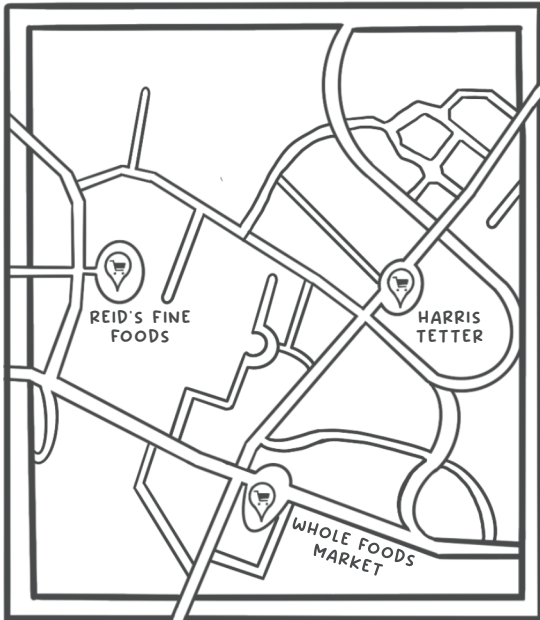

OUR COMMUNITY PARTNERS

S O U T H P A R K
COMMUNITY PARTNERS

THE
BROKEN CRAYON

S O U T H P A R K
coloring book

The background of the page is a repeating geometric pattern. It consists of interlocking teardrop or leaf-like shapes, each containing a smaller version of itself, creating a complex, tessellated design.

**This Book
Belongs To:**

EXPERIENCE
SOUTHPARK

CIRCLE YOUR FAVORITE
PLACES TO GO SHOPPING!

SOUTHPARK MALL PHILLIPS PLACE

SPECIALTY SHOPS @ SP

MORRISON PLACE SHARON CORNERS

FIND YOUR WAY
TO OUR 3 FAVE
GROCERY STORES

*REID'S FINE FOODS

*WHOLE FOODS
MARKET

*HARRIS TEETER

DRAW WHAT YOU LIKE TO BUY
AT THE GROCERY STORE!

GET SOUTHPARKFIT

PLACES TO
WORKOUT
AT IN SP:

AKT

THE BAR METHOD