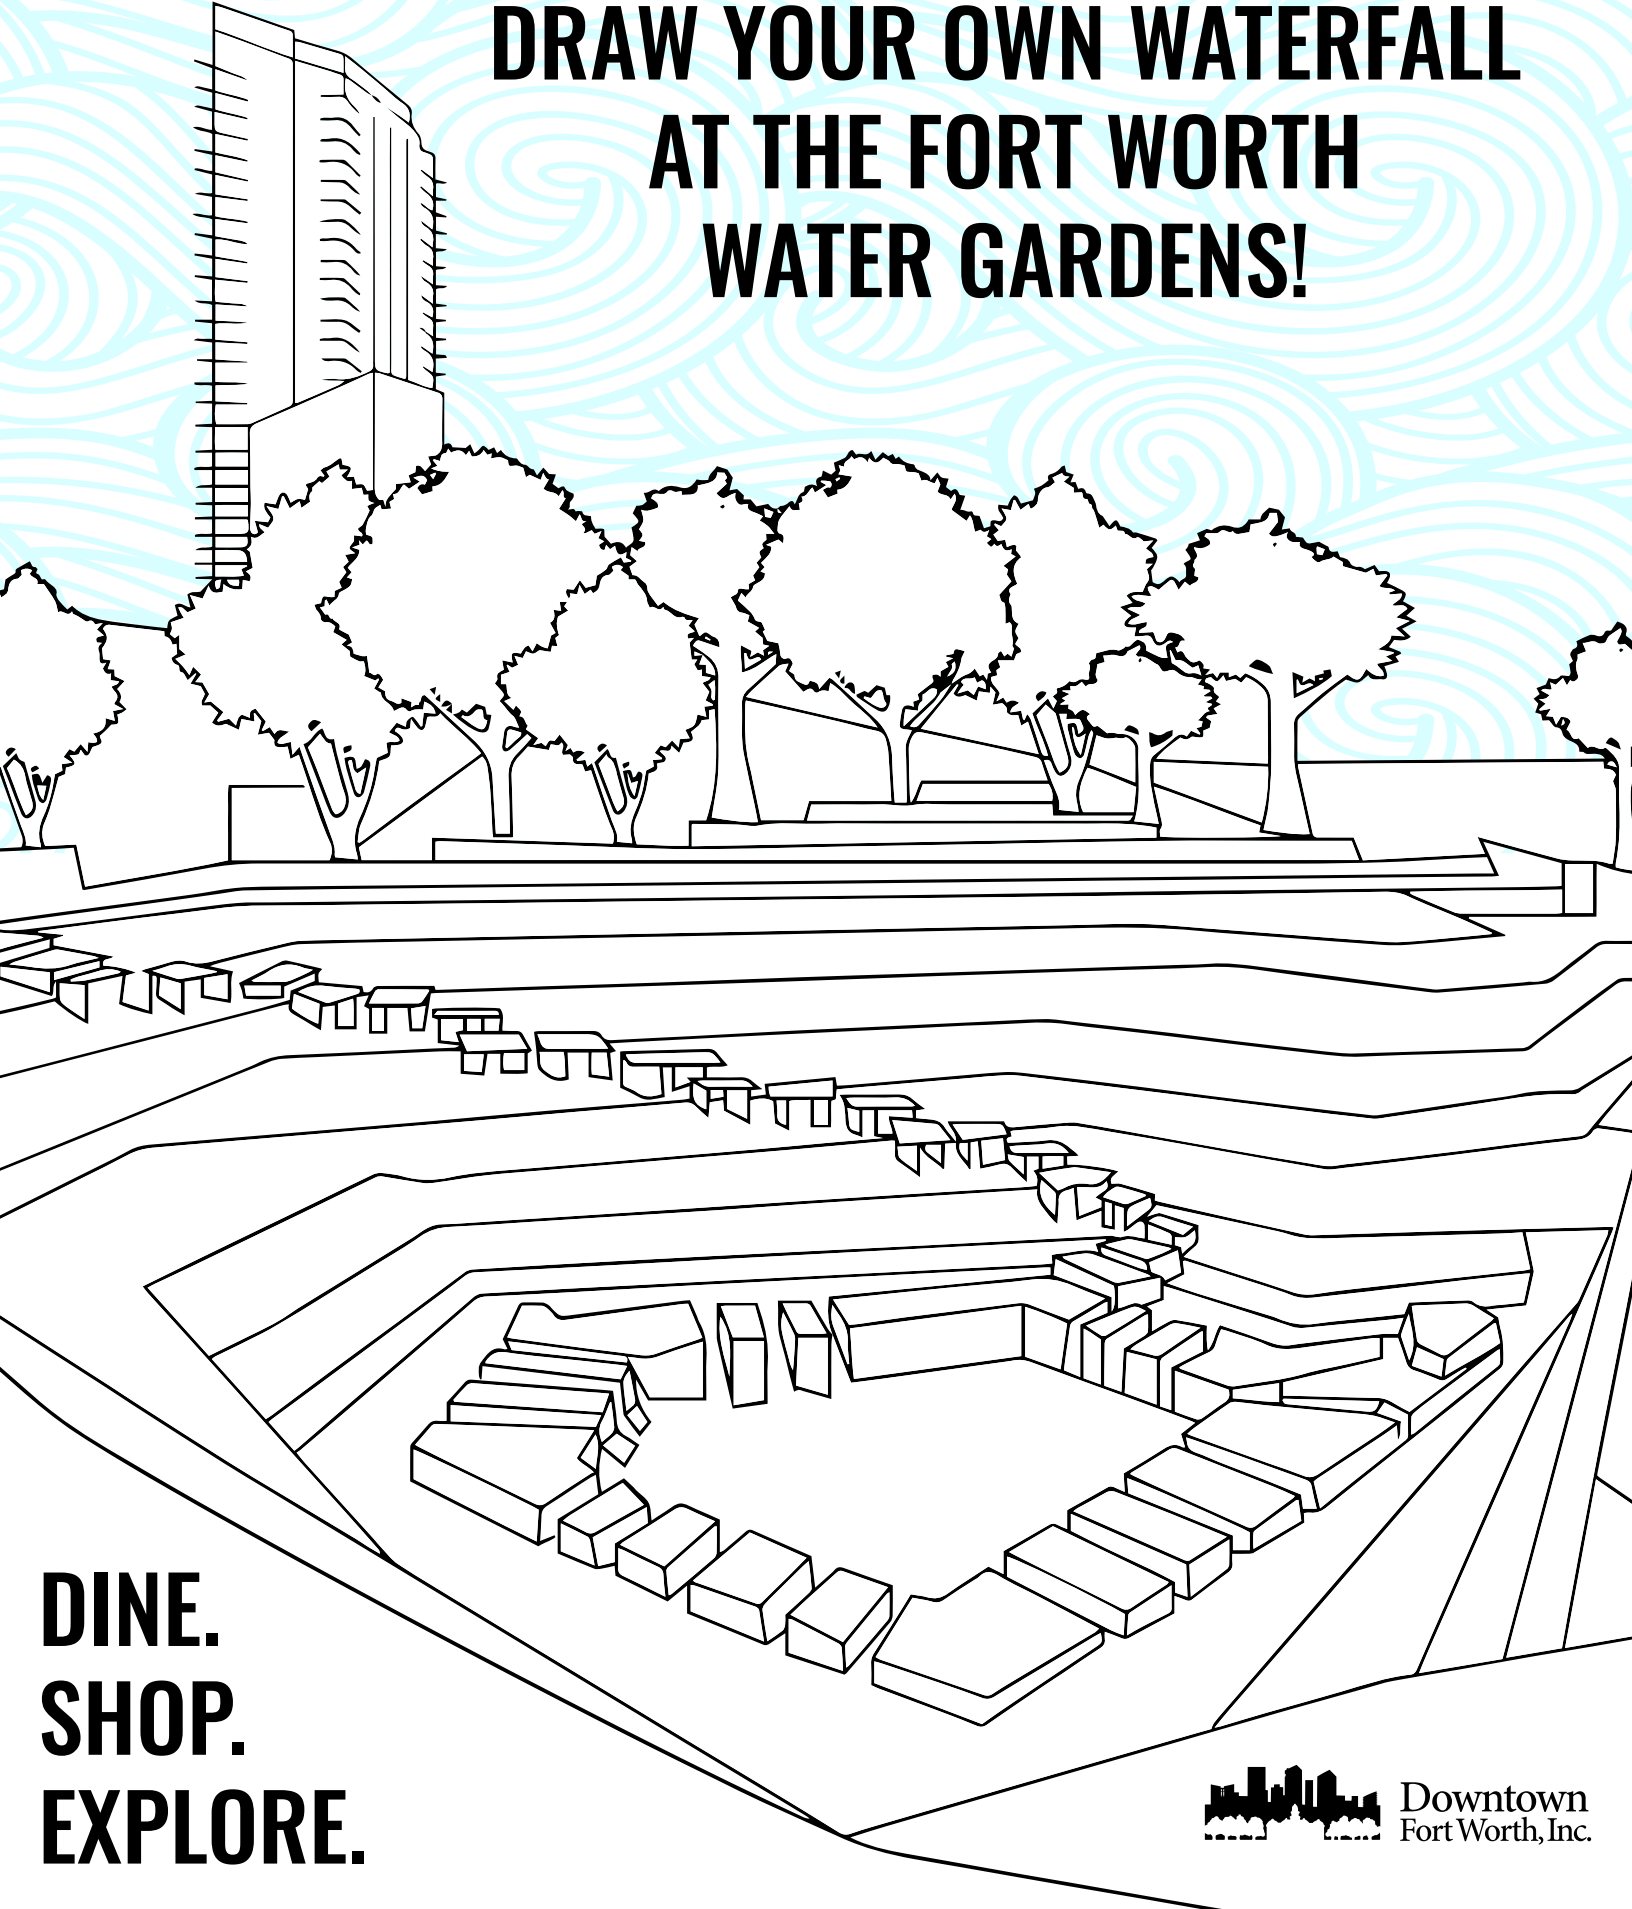

DINE. SHOP. EXPLORE.

DINE. SHOP. EXPLORE.

FILL IN THE BRICKS OF MAIN STREET!

Downtown
Fort Worth, Inc.

dfwi.org

DINE. SHOP. EXPLORE.
Color Downtown Fort Worth!

Downtown
Fort Worth, Inc.

DRAW YOUR OWN WATERFALL AT THE FORT WORTH WATER GARDENS!

**DINE.
SHOP.
EXPLORE.**