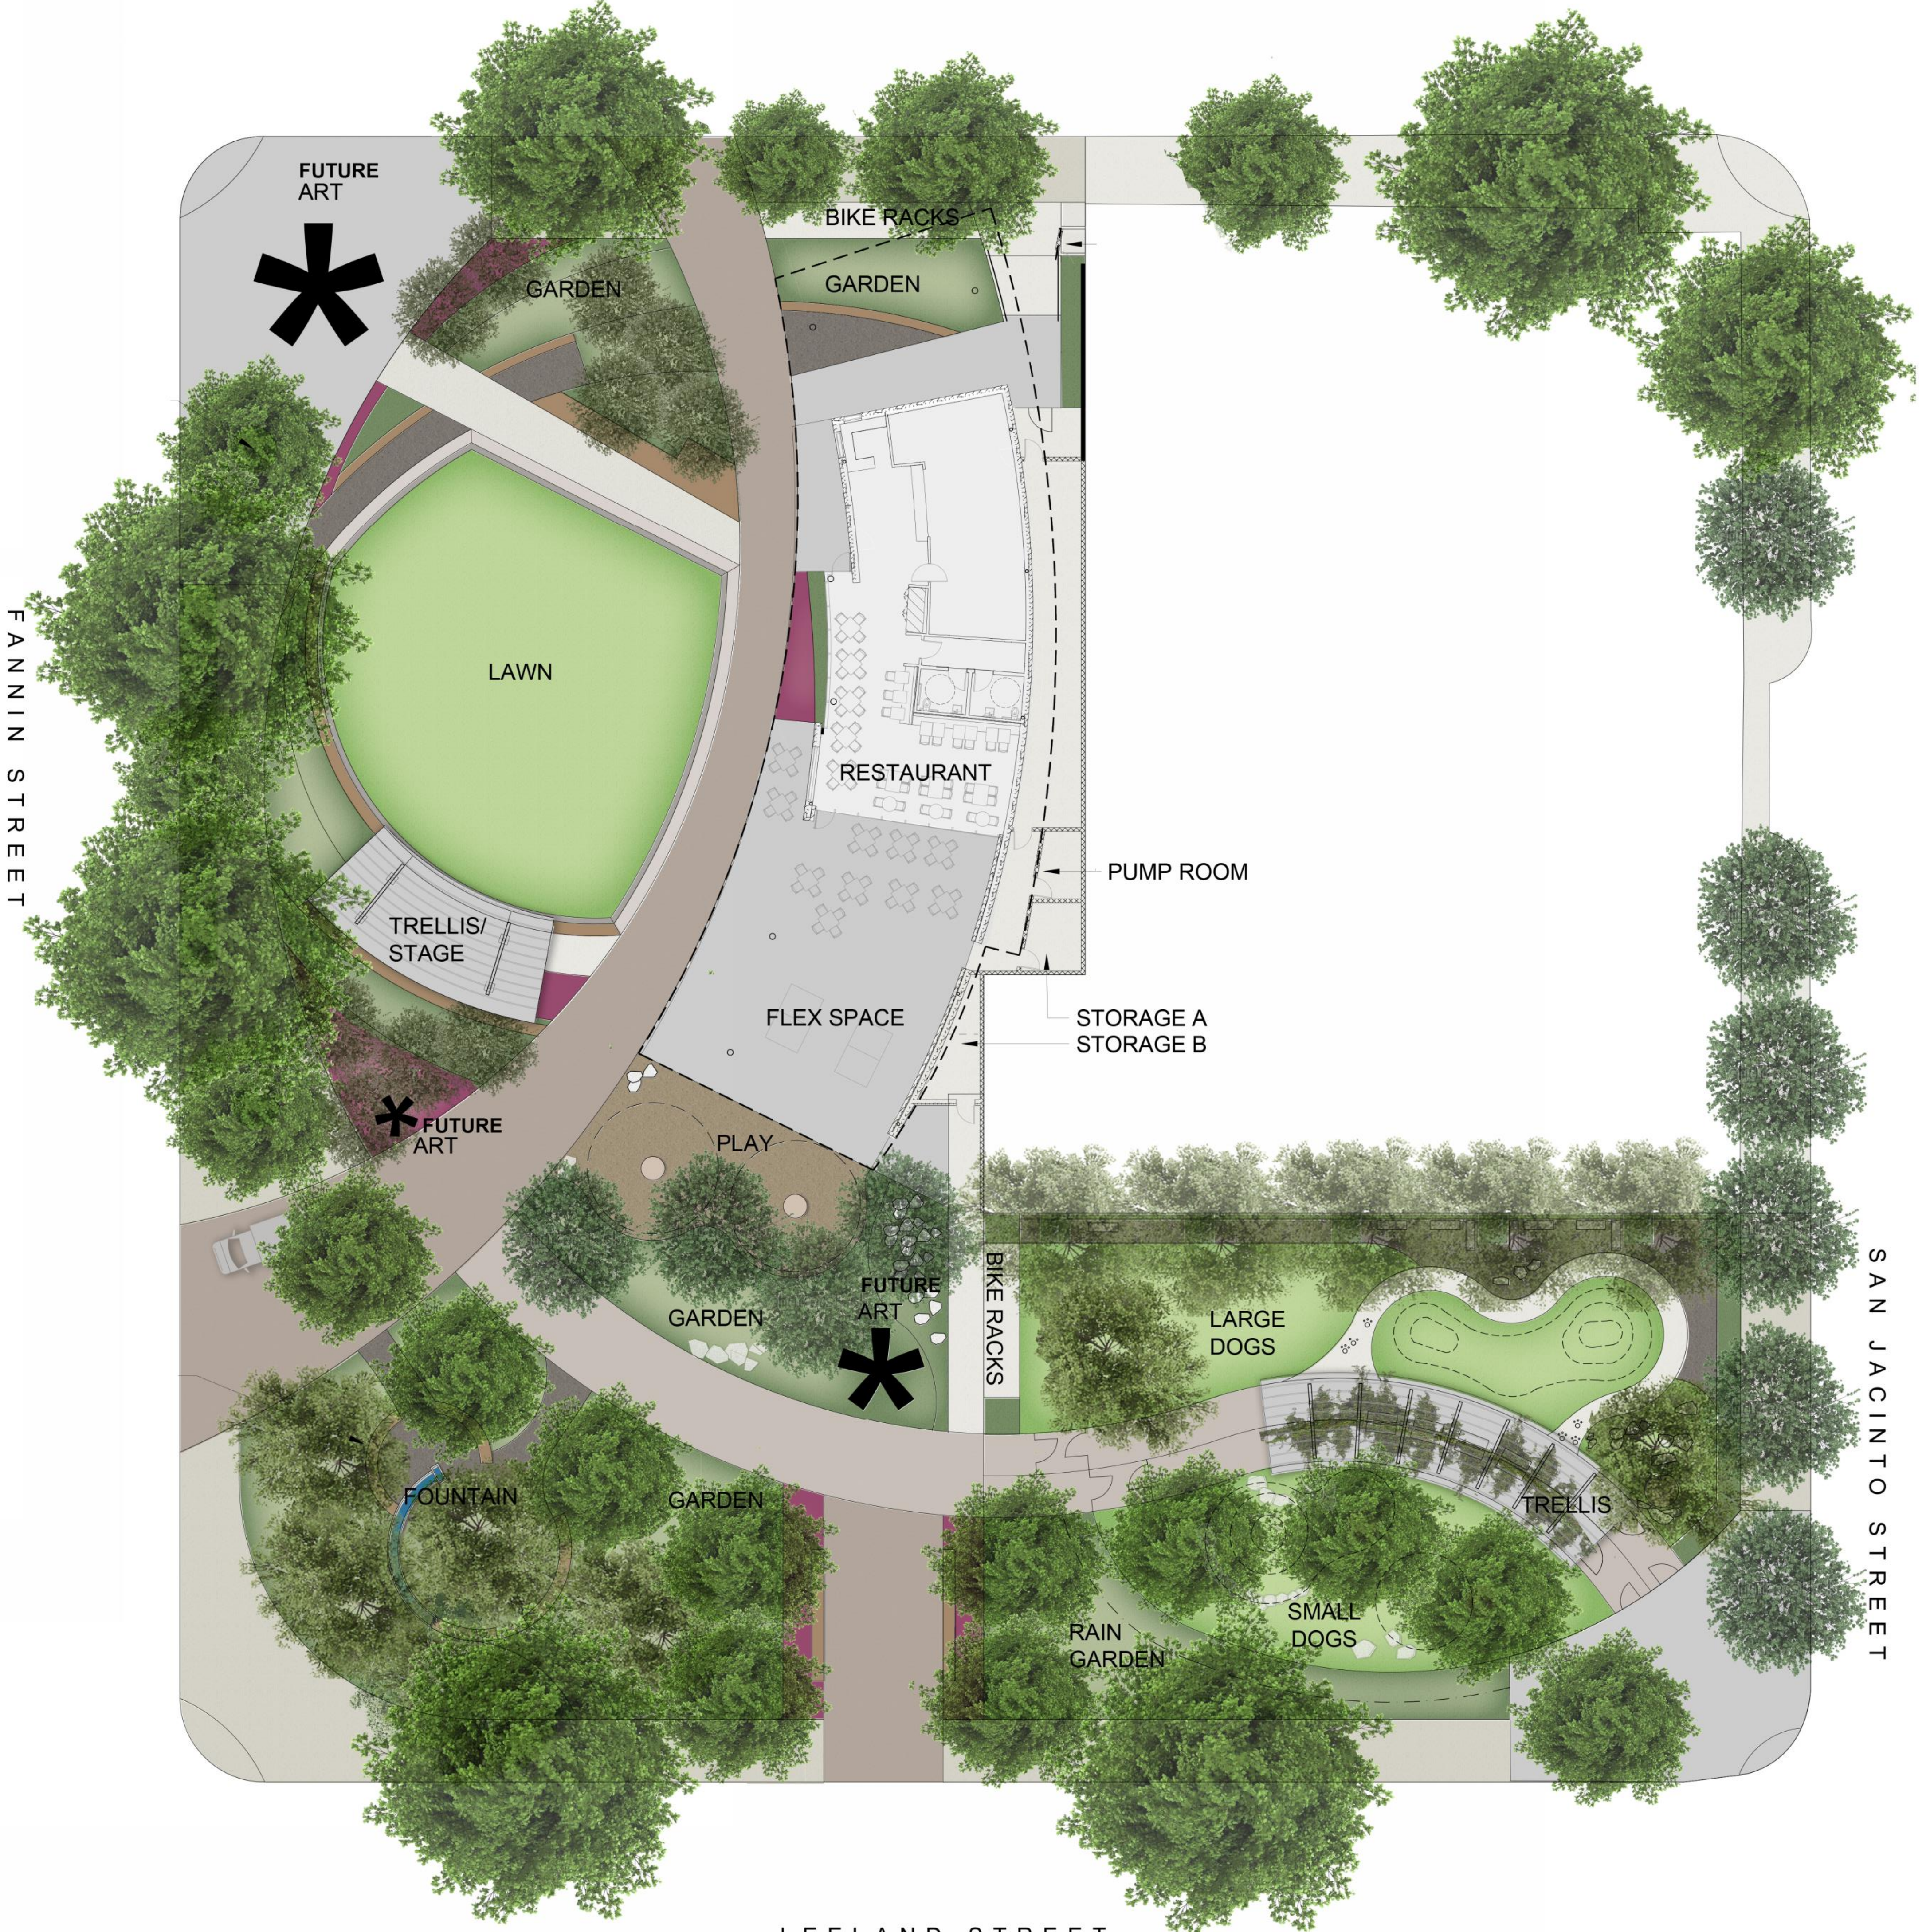

Gensler

G2LD gandy² lighting design

Southern Downtown Park

Lush Garden with Fountain

Downtown
Redevelopment
Authority

Lauren Griffith Associates
Landscape Architecture and Planning

Gensler

G2LD gandy² lighting design

BELL STREET

LEELAND STREET

Southern Downtown Park

Site Plan