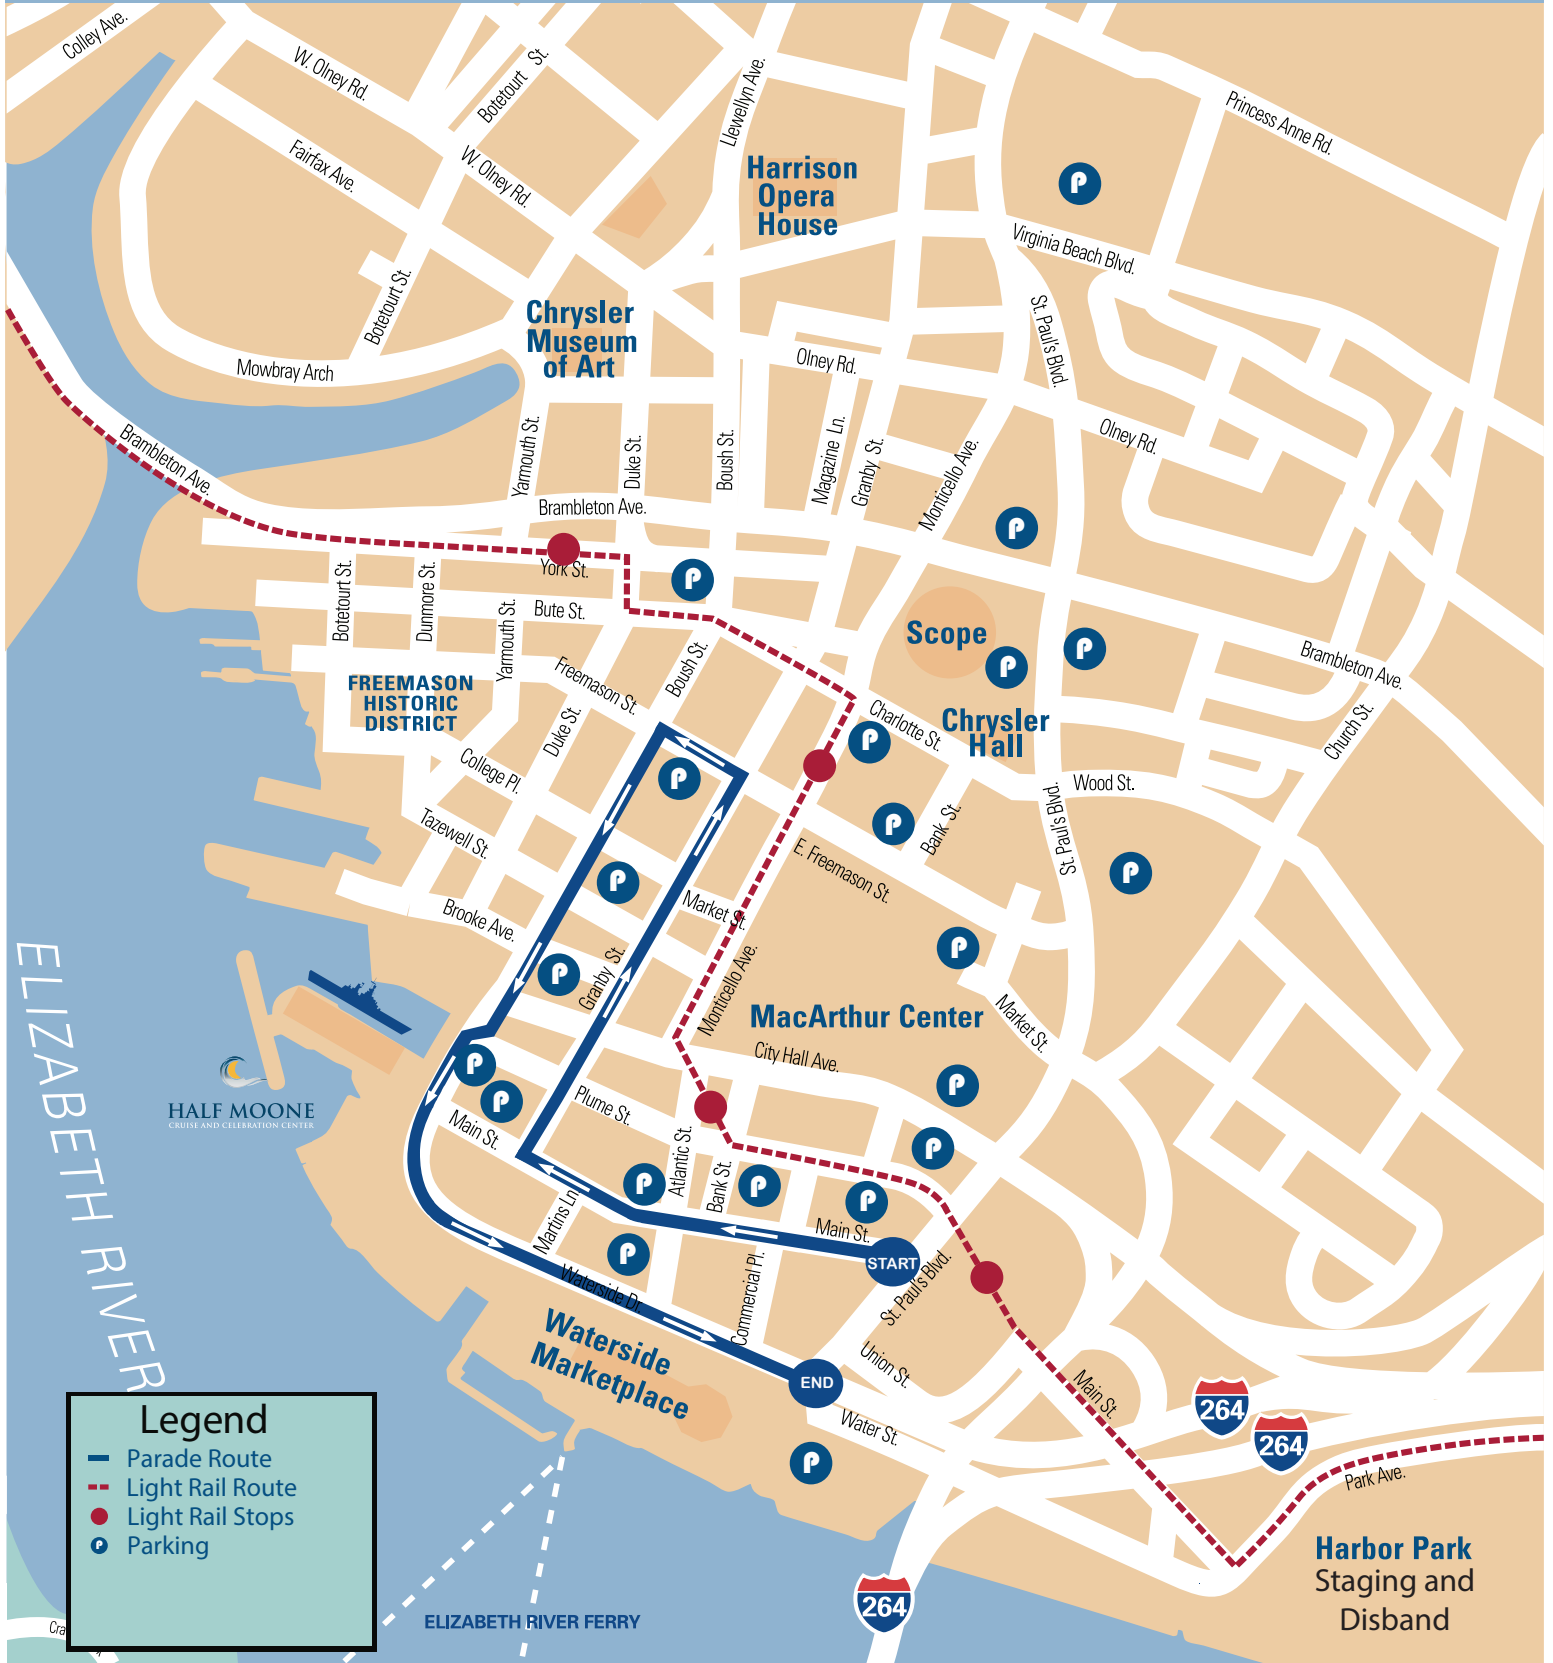

Grand Illumination Parade Route

November 19, 2022

7pm

Legend

- Parade Route
- - - Light Rail Route
- Light Rail Stops
- P Parking

Harbor Park
Staging and Disband

HALF MOONE
CRUISE AND CELEBRATION CENTER

ELIZABETH RIVER

ELIZABETH RIVER FERRY