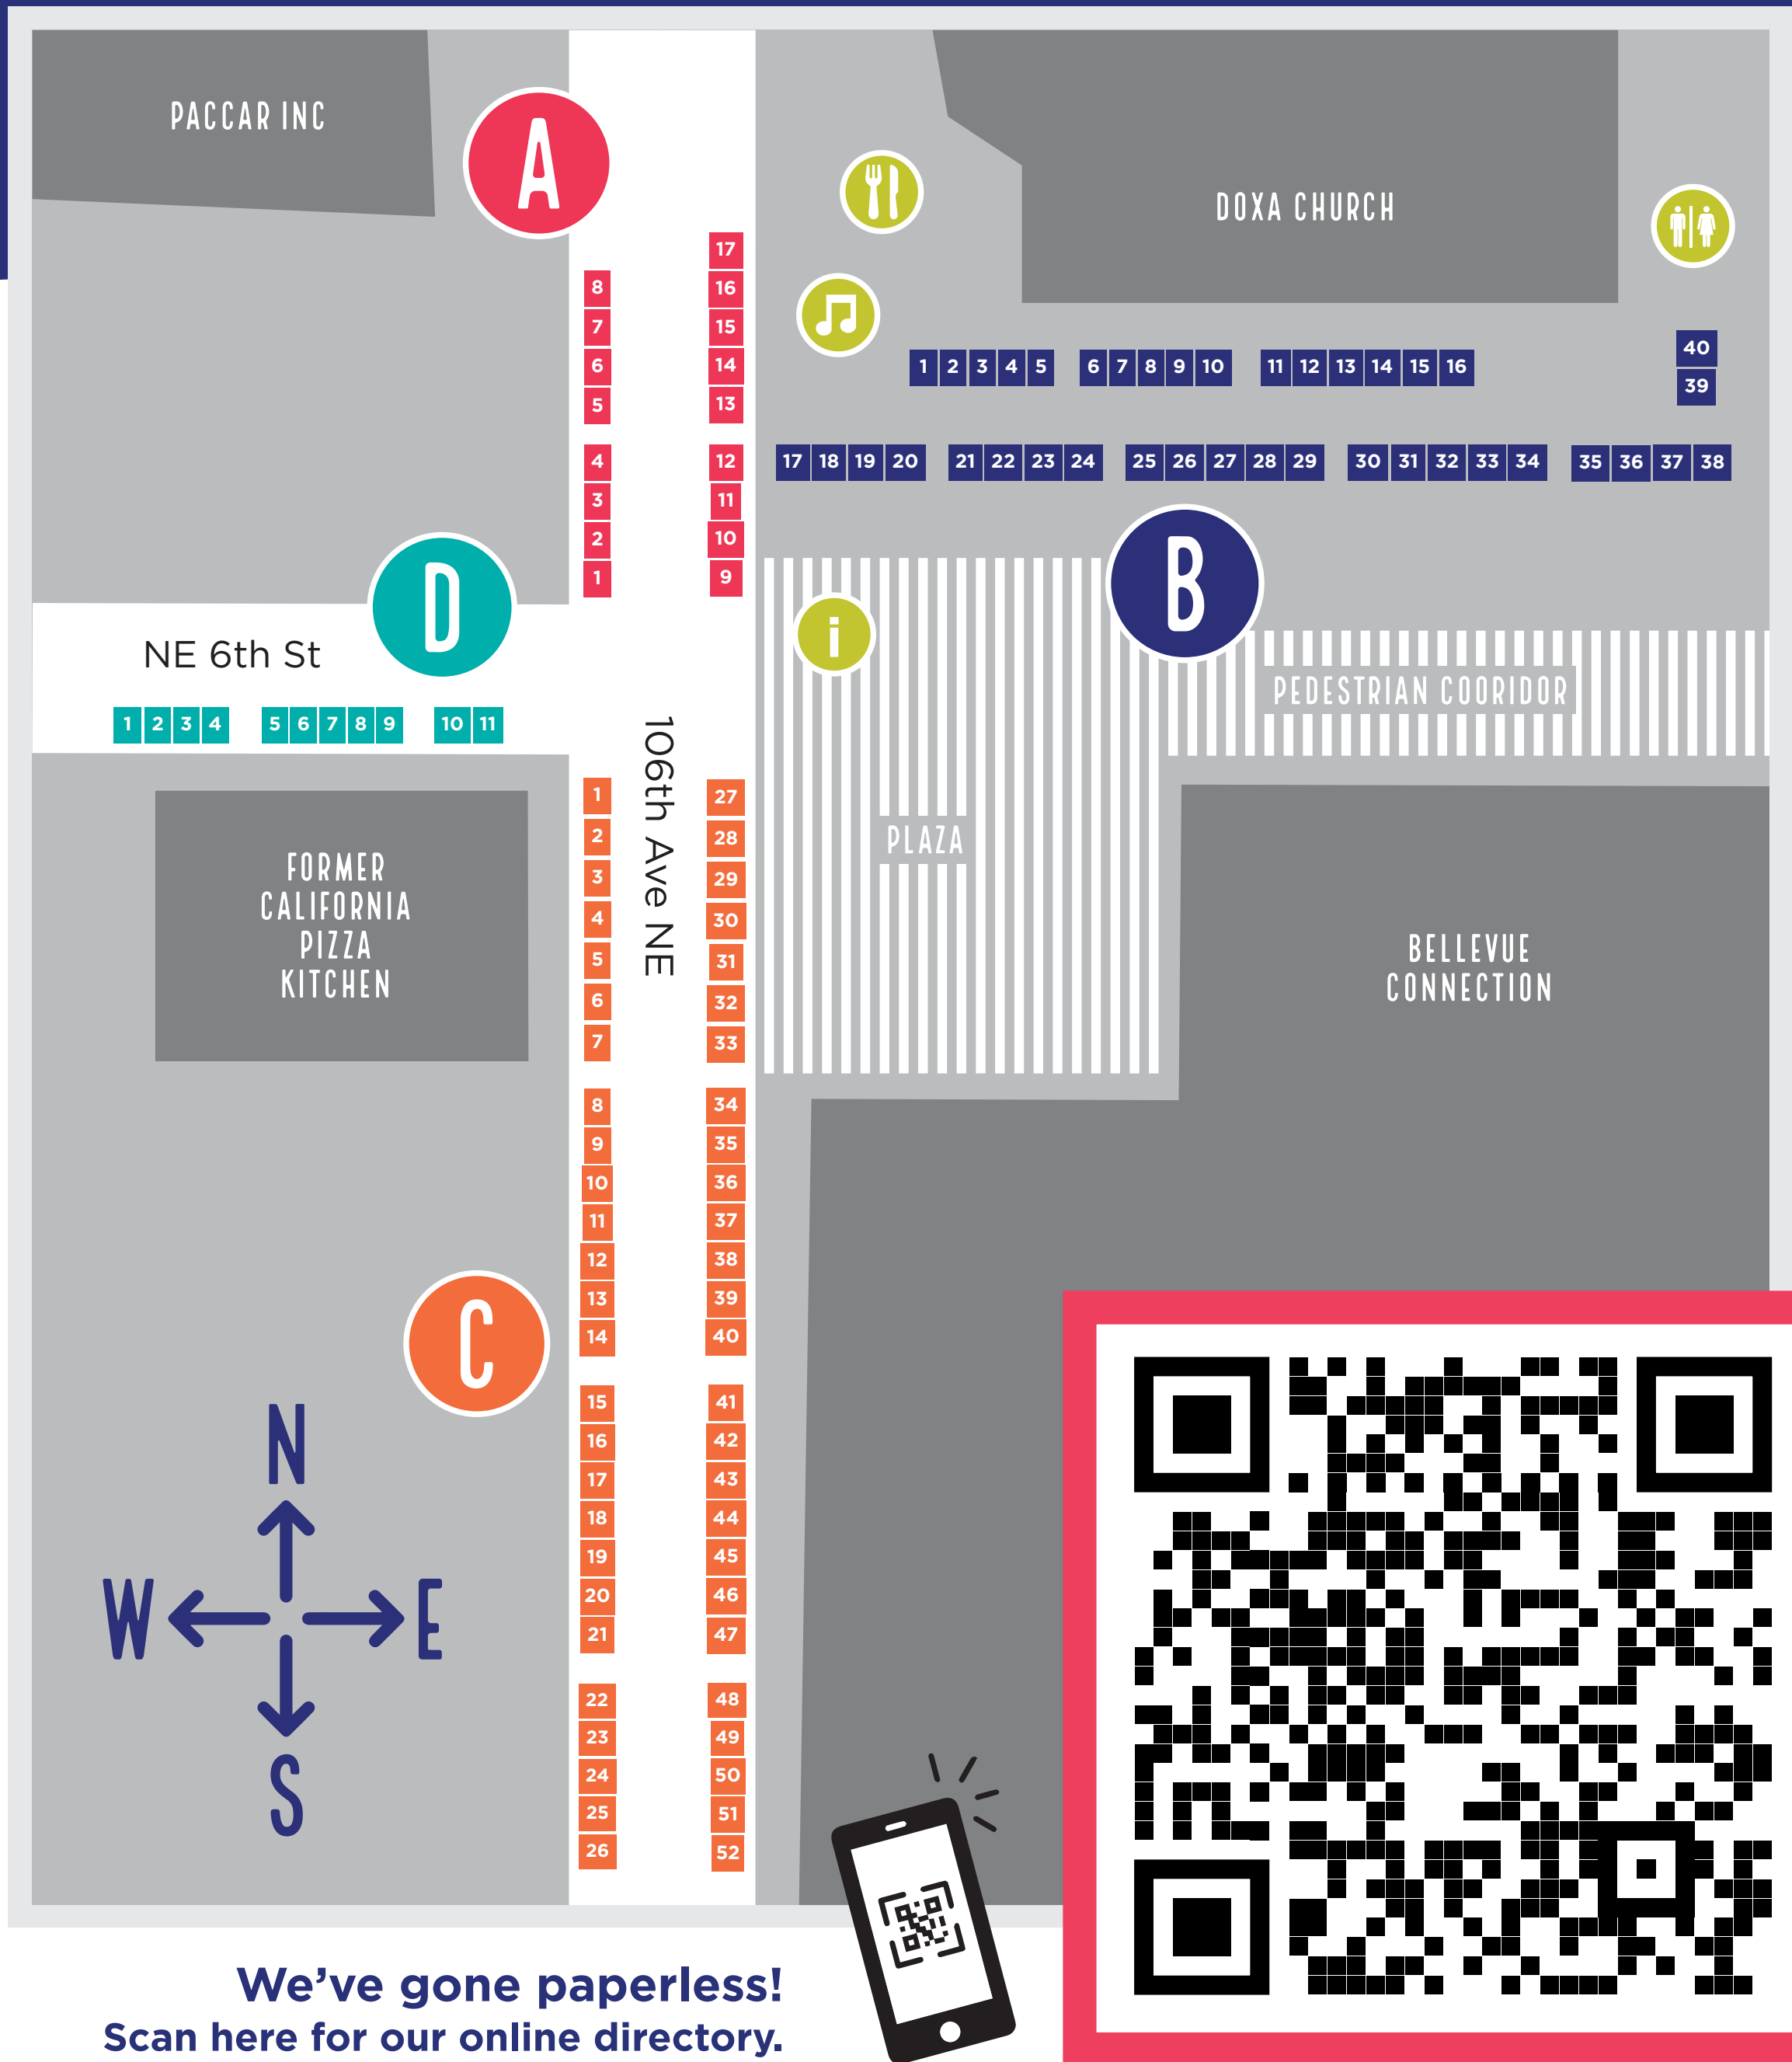

BELLEVUE DOWNTOWN ARTS MARKET

SEPTEMBER 4-6, 2021 • LABOR DAY WEEKEND • BELLEVUEDOWNTOWN.COM

HOURS: SATURDAY & SUNDAY: 10AM - 7PM, MONDAY: 10AM - 6PM #HEARTOFBELLEVUE

We've gone paperless!
Scan here for our online directory.