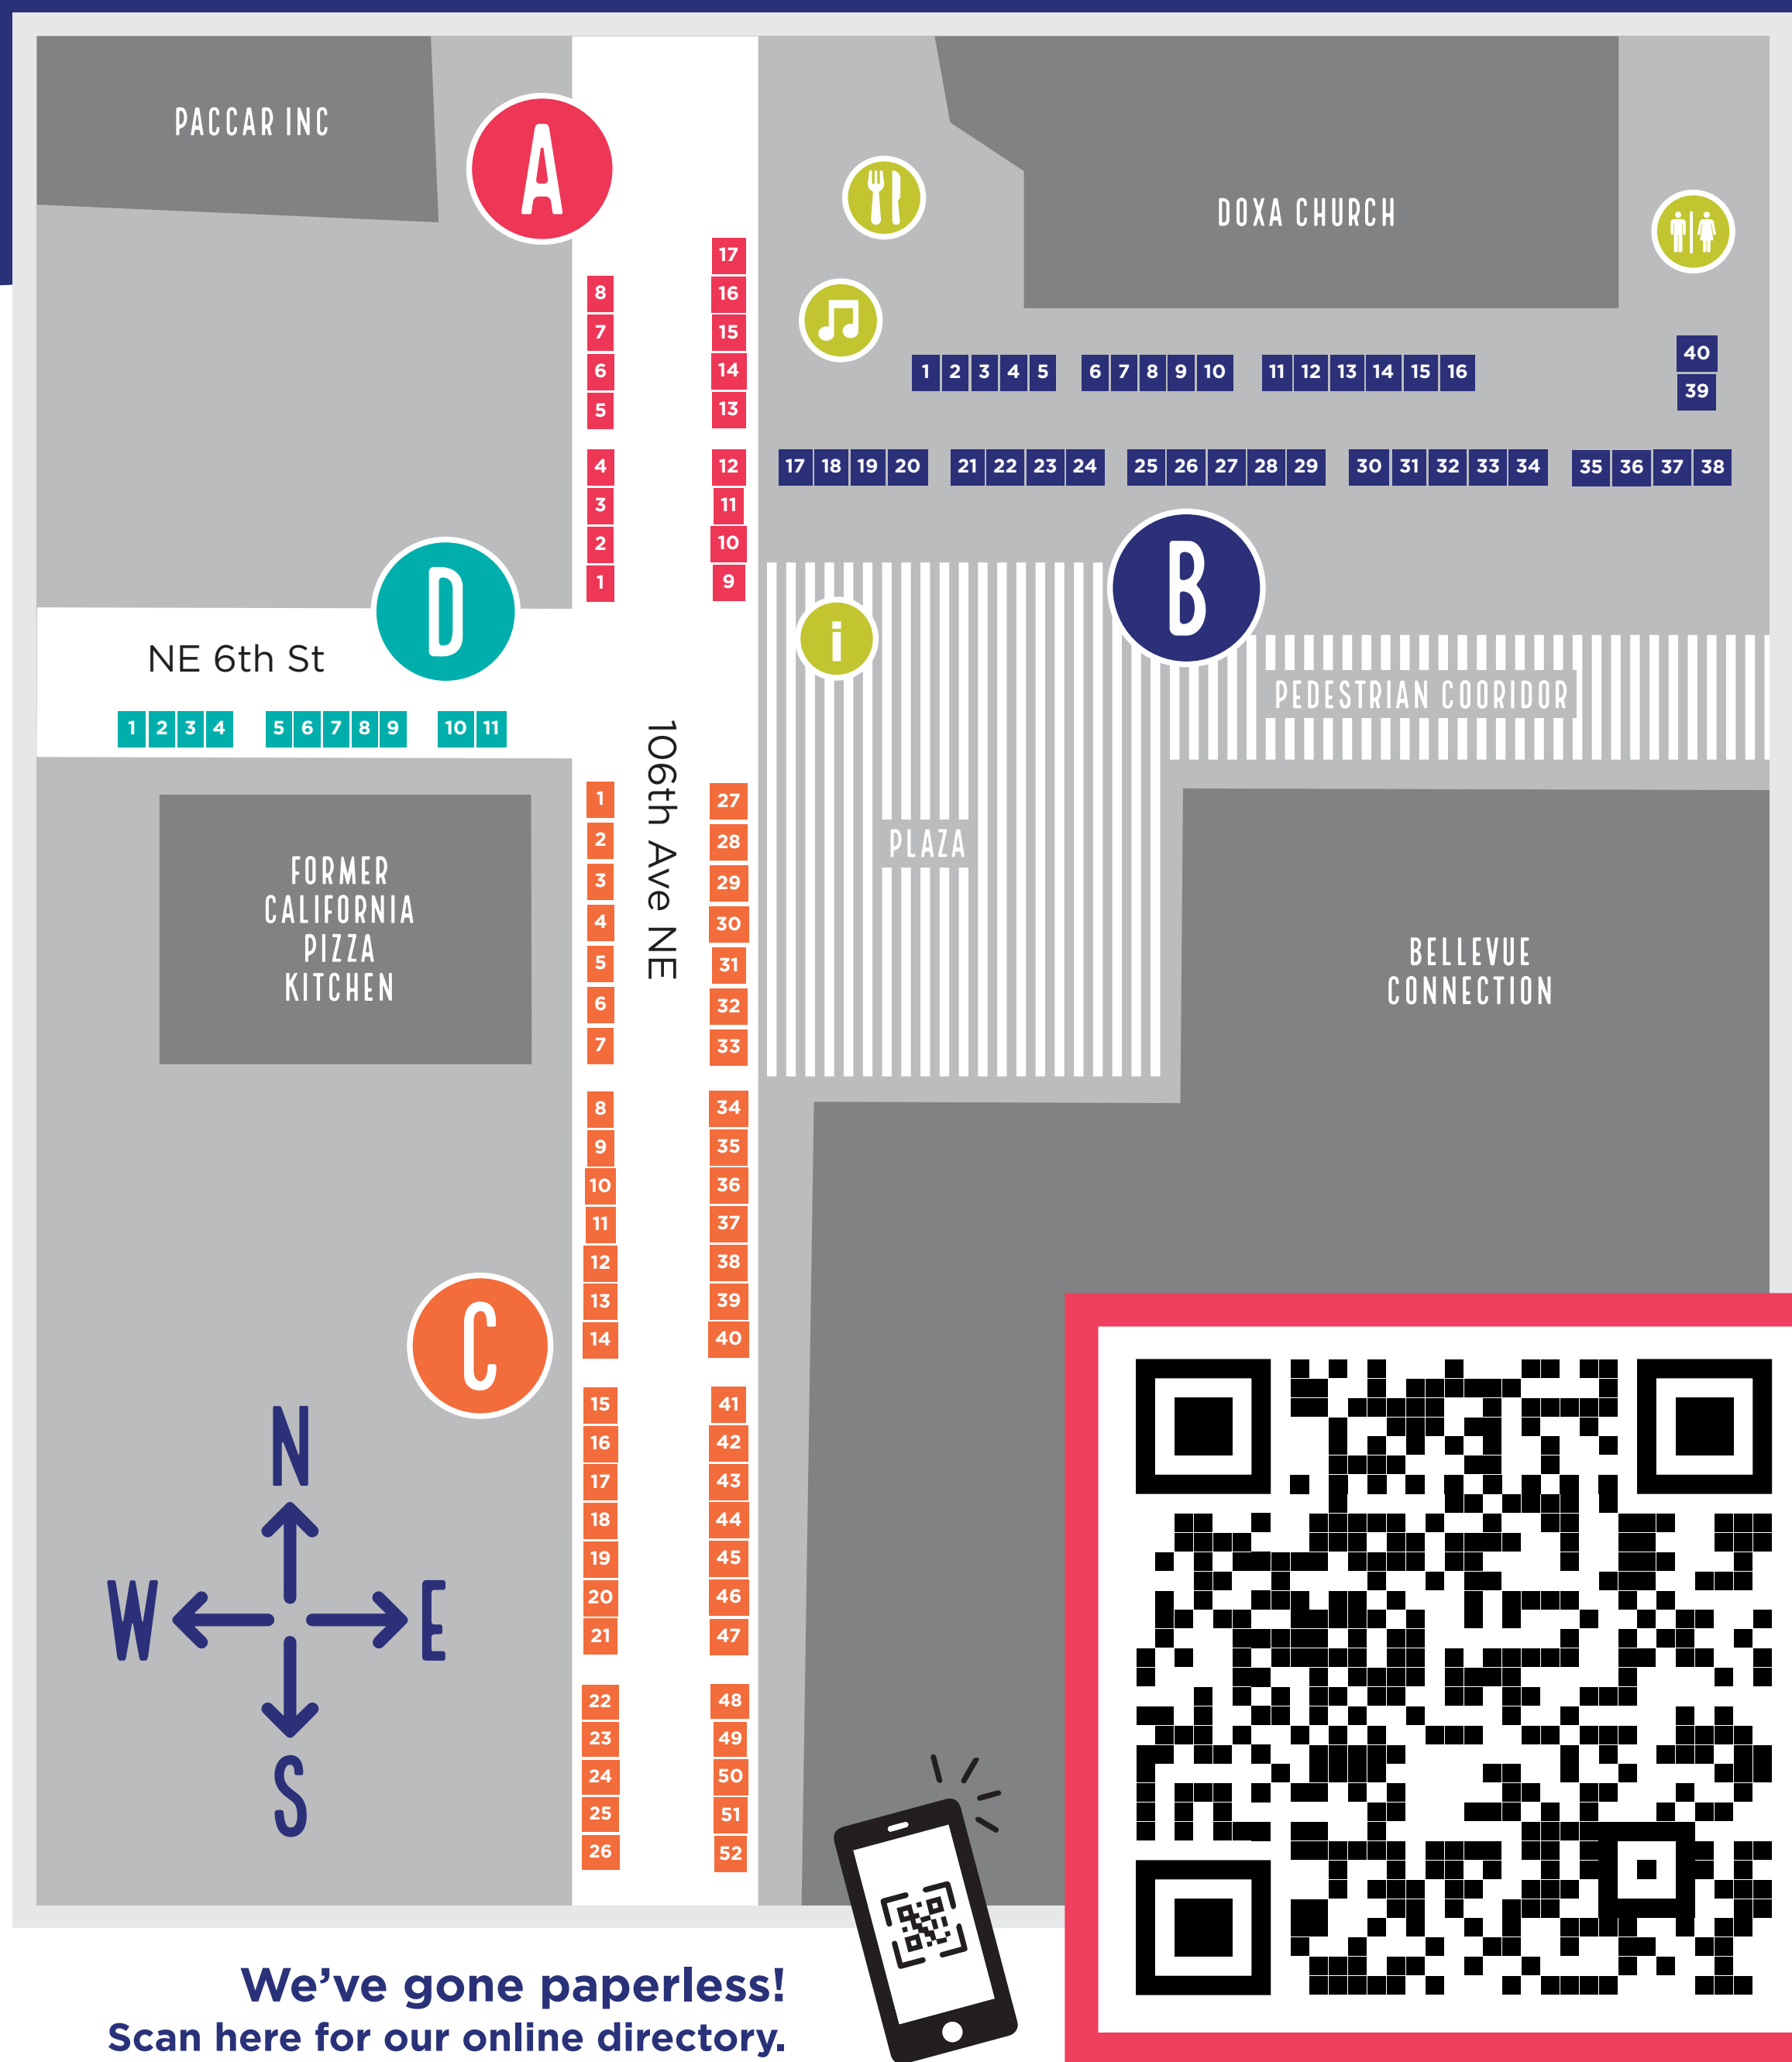

BELLEVUE DOWNTOWN ARTS MARKET

SEPTEMBER 4-6, 2021 • LABOR DAY WEEKEND • BELLEVUEDOWNTOWN.COM

HOURS: SATURDAY & SUNDAY: 10AM - 7PM, MONDAY: 10AM - 6PM #HEARTOFBELLEVUE

We've gone paperless!
Scan here for our online directory.

C23	ONEILS ARTS GLASS
B20	OTHER WORLDS GLASS
B16	PAPERWINGS STUDIO PAINT/PRINT
C41	PEACE OF THE EARTH JEWELRY JEWELRY - WIRE WORK
B38	POSIE SOAP HEALTH/ WELLNESS
B13	REDACTED PHOTOGRAPHY™ PHOTOGRAPHY
B36	REVIVE PAINT/PRINT
B26	REX LYNX JEWELRY JEWELRY - METAL
C1	ROB TILLEY PHOTOGRAPHY PHOTOGRAPHY
B17-18	SCOTT CORDNER PHOTOGRAPHY PHOTOGRAPHY
C9	SHAMILA FINE JEWELRY JEWELRY - PEARL/GEMSTONE
C31	SHELLY CORBETT PHOTOGRAPHY
C29	SHINING SEA STUDIOS SCULPTURE
C40	SIBBETT STUDIO WOODWORK
C11	SILVER ELEMENT JEWELRY JEWELRY - METAL
C28	SOME GIRLS JEWELRY JEWELRY - METAL
C34	STUDIO RYNKIEWICZ GLASS
B35	SUSIE LARSSON DESIGN JEWELRY - BEADED
A7	TACANA DESIGNS SCULPTURE
C51	TAI VAUTIER JEWELRY - METAL
A6	TEN2MIDNIGHT STUDIOS HOME ACCESSORIES
C30	THE VINTAGE JEWEL JEWELRY - BEADED
C32	TORI TORNADO PAINT/PRINT
A5	TREE MYRIAH JEWELRY - PEARL/GEMSTONE
B7	TREKSALOT PAINT/PRINT
C10	TRUE RED BETTY PAINT/PRINT
C35	ULA NERO ART PAINT/PRINT
B39-40	VICKNAIR ARTS PAINT/PRINT
B10	VS QUALITY WOODWORK
D6	WILD BY DESIGN JEWELRY - METAL
A13	ZETAMARI MOSAIC ARTWORKS GLASS
	FOOD TRUCKS EL GRAN TACO SEOUL BOWL HP'S SMOKEHOUSE BBQ
	LIVE MUSIC SAT/SUN: NOON - 7:00 PM MON: NOON - 5:30 PM SEE MUSIC LINEUP ON WEBSITE