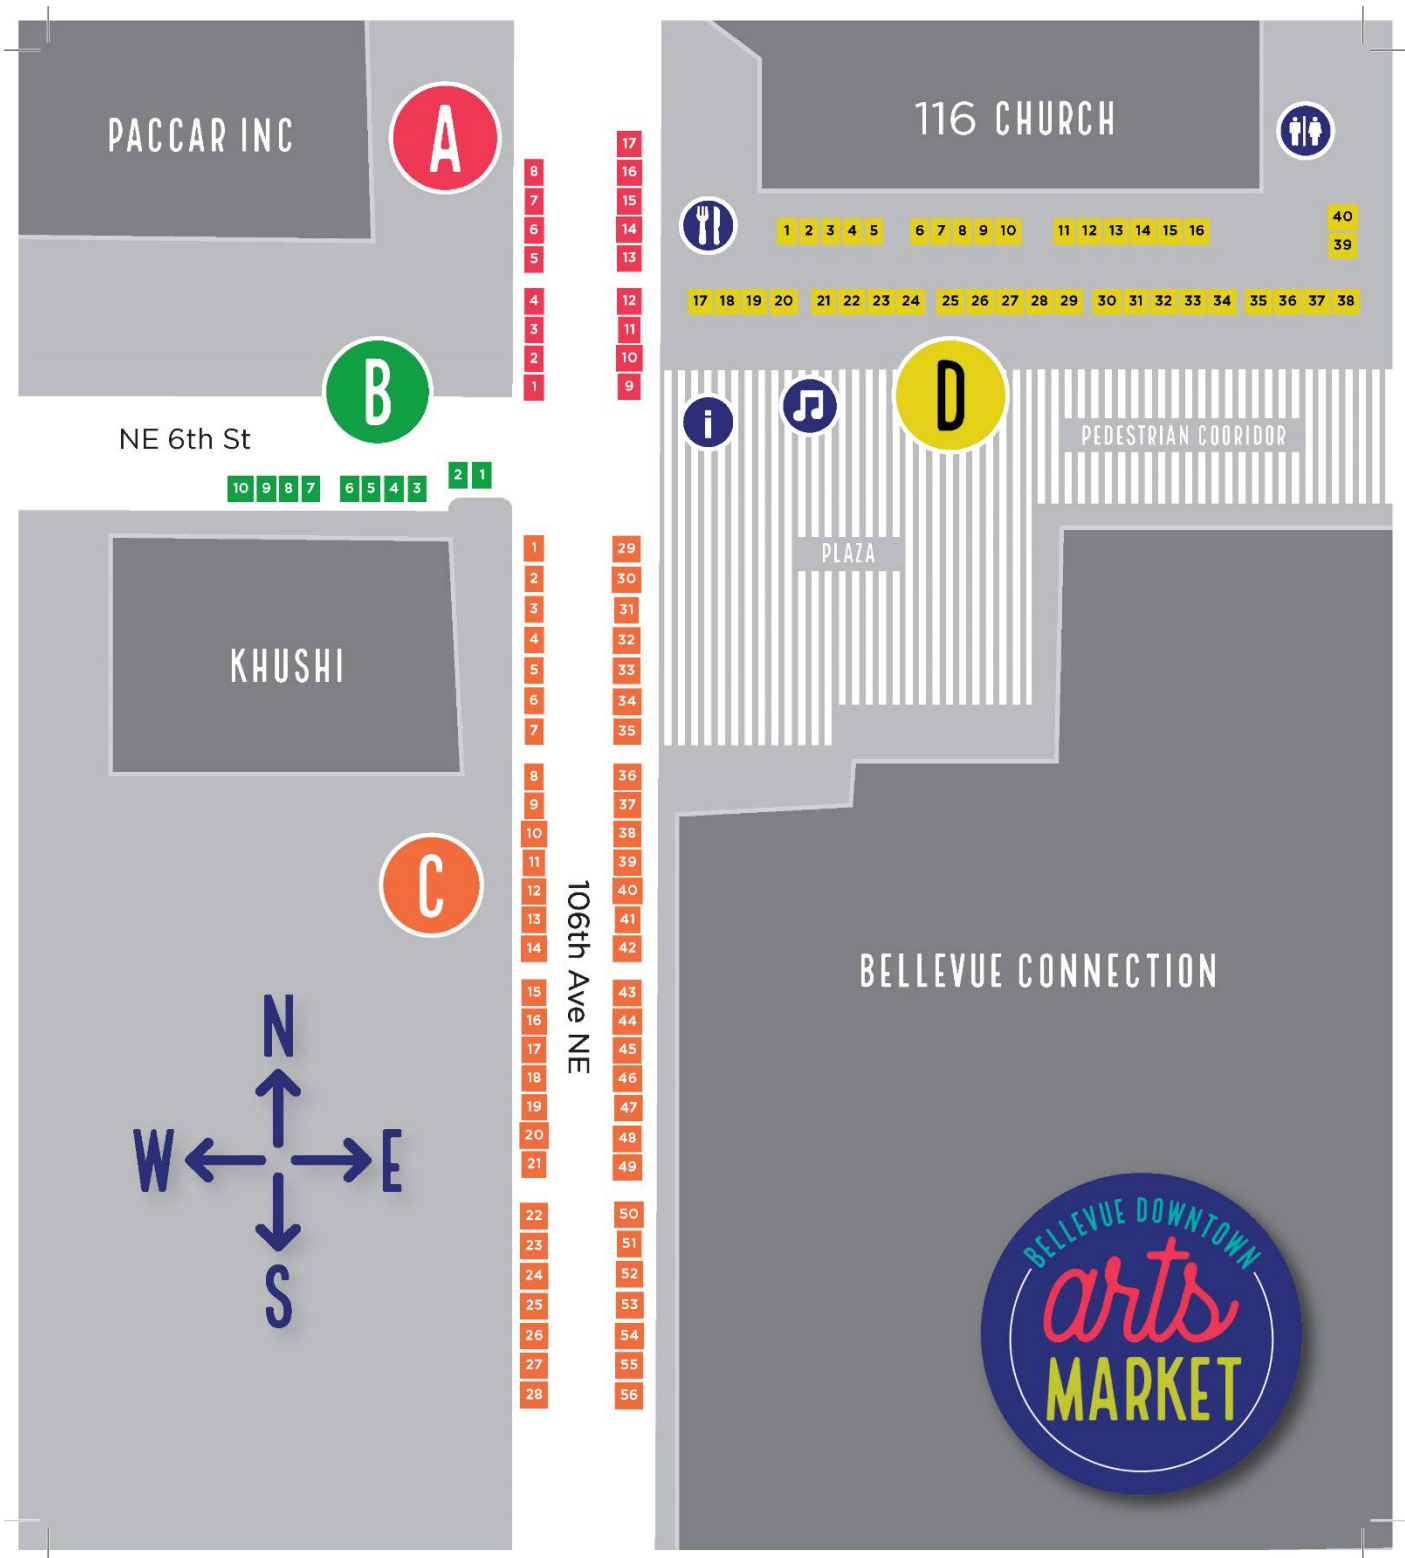

NE 8th Street

D section parking – enter off 106th Ave NE from NE 8th Street
 116 Church lot = 620 106th Ave NE; Bellevue 98004

A, B, C section parking – enter off 106th Ave NE from NE 4th Street
 Bellevue Park Plaza lot = 505 106th Ave NE; Bellevue 98004 (+D section oversize)

NE 4th Street