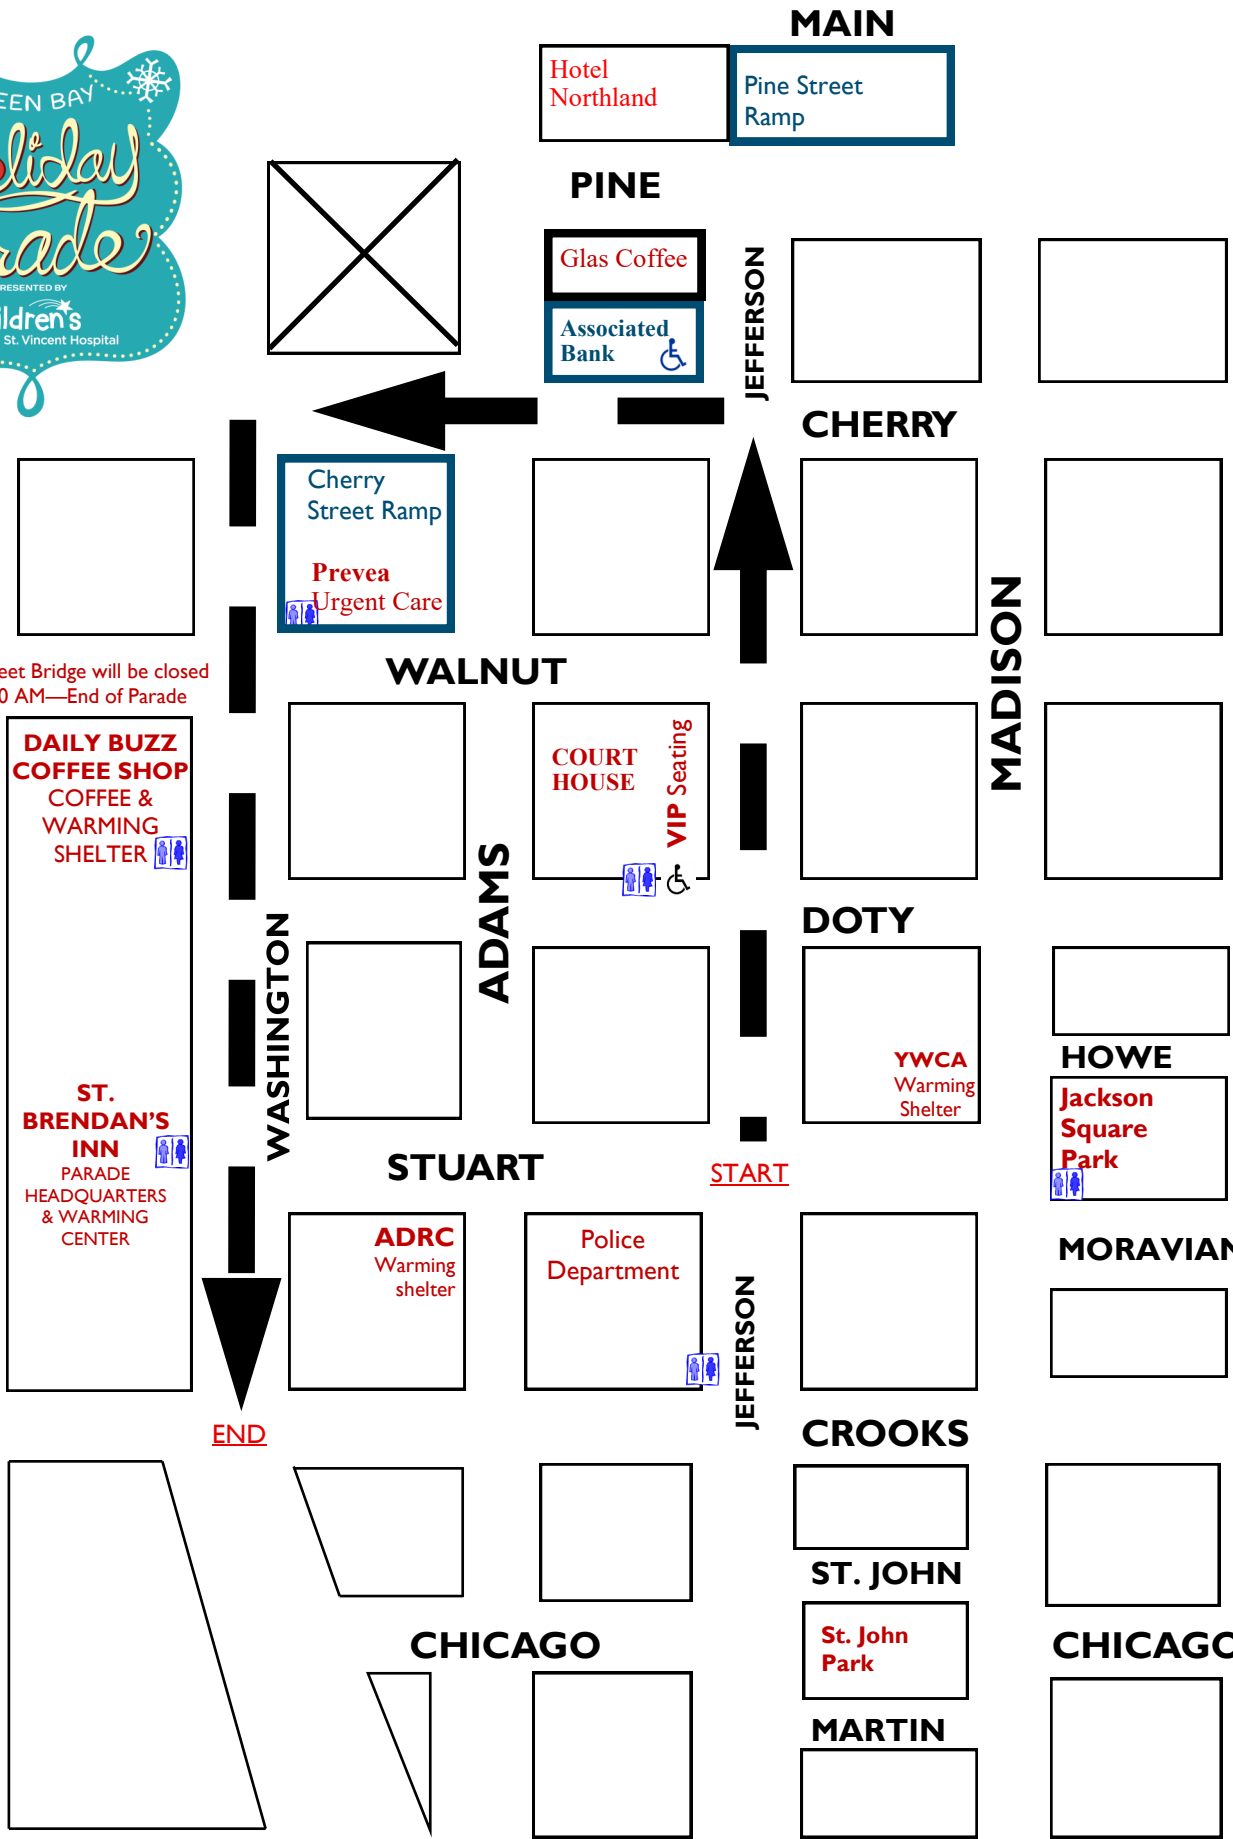

# PARADE ROUTE & SITE MAP

Walnut Street Bridge will be closed from 7:30 AM—End of Parade

**FOX RIVER**

**DAILY BUZZ COFFEE SHOP**  
COFFEE & WARMING SHELTER

**ST. BRENDAN'S INN**  
PARADE HEADQUARTERS & WARMING CENTER

**END**

**START**

**E. MASON**